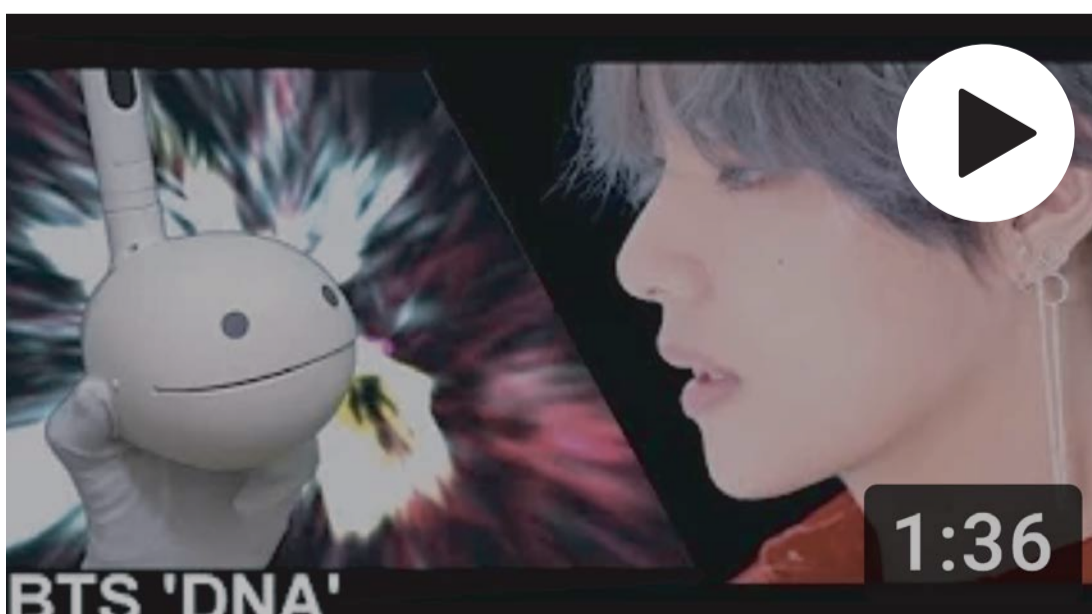

# Otamatone

is a note-shaped electronic musical instrument with distinctive sound.

\*Otamatone : オタマジャクシ(Japanese for "tadpole") + "Tone"

# Otamatone in action

Enjoy the unique sound across any music style or genre.

Source : <https://youtu.be/00xqzvx0ADc>

Source : <https://youtu.be/XYCnkfVhBfg>

Source : <https://www.youtube.com/watch?v=JqcuiU8Oq1I>