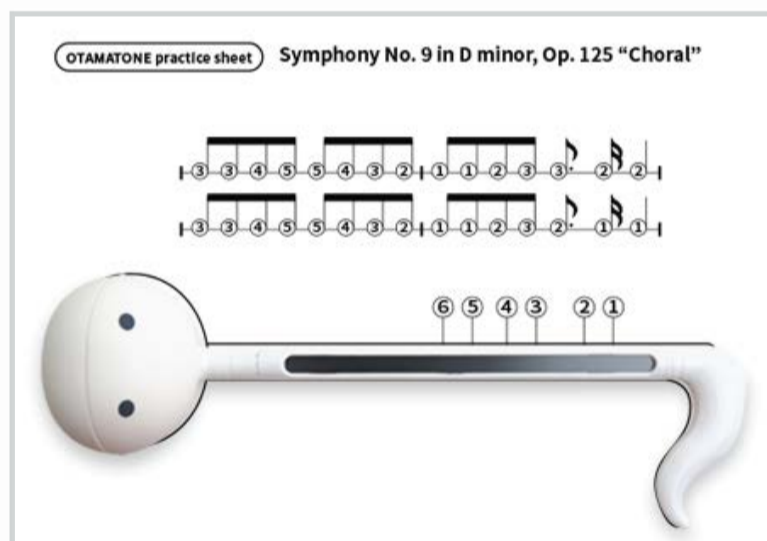

Regular

How to use the practice sheet

There are no note position markers on the Otamatone. Align your Otamatone with the practice sheet as shown in the image. Follow the sheet music and practice by pressing the stem.

*Otamatone Regular comes with a 1:1 sized practice sheet.

Deluxe

How to use the strap

Attach the strap to experiment with different performance styles.