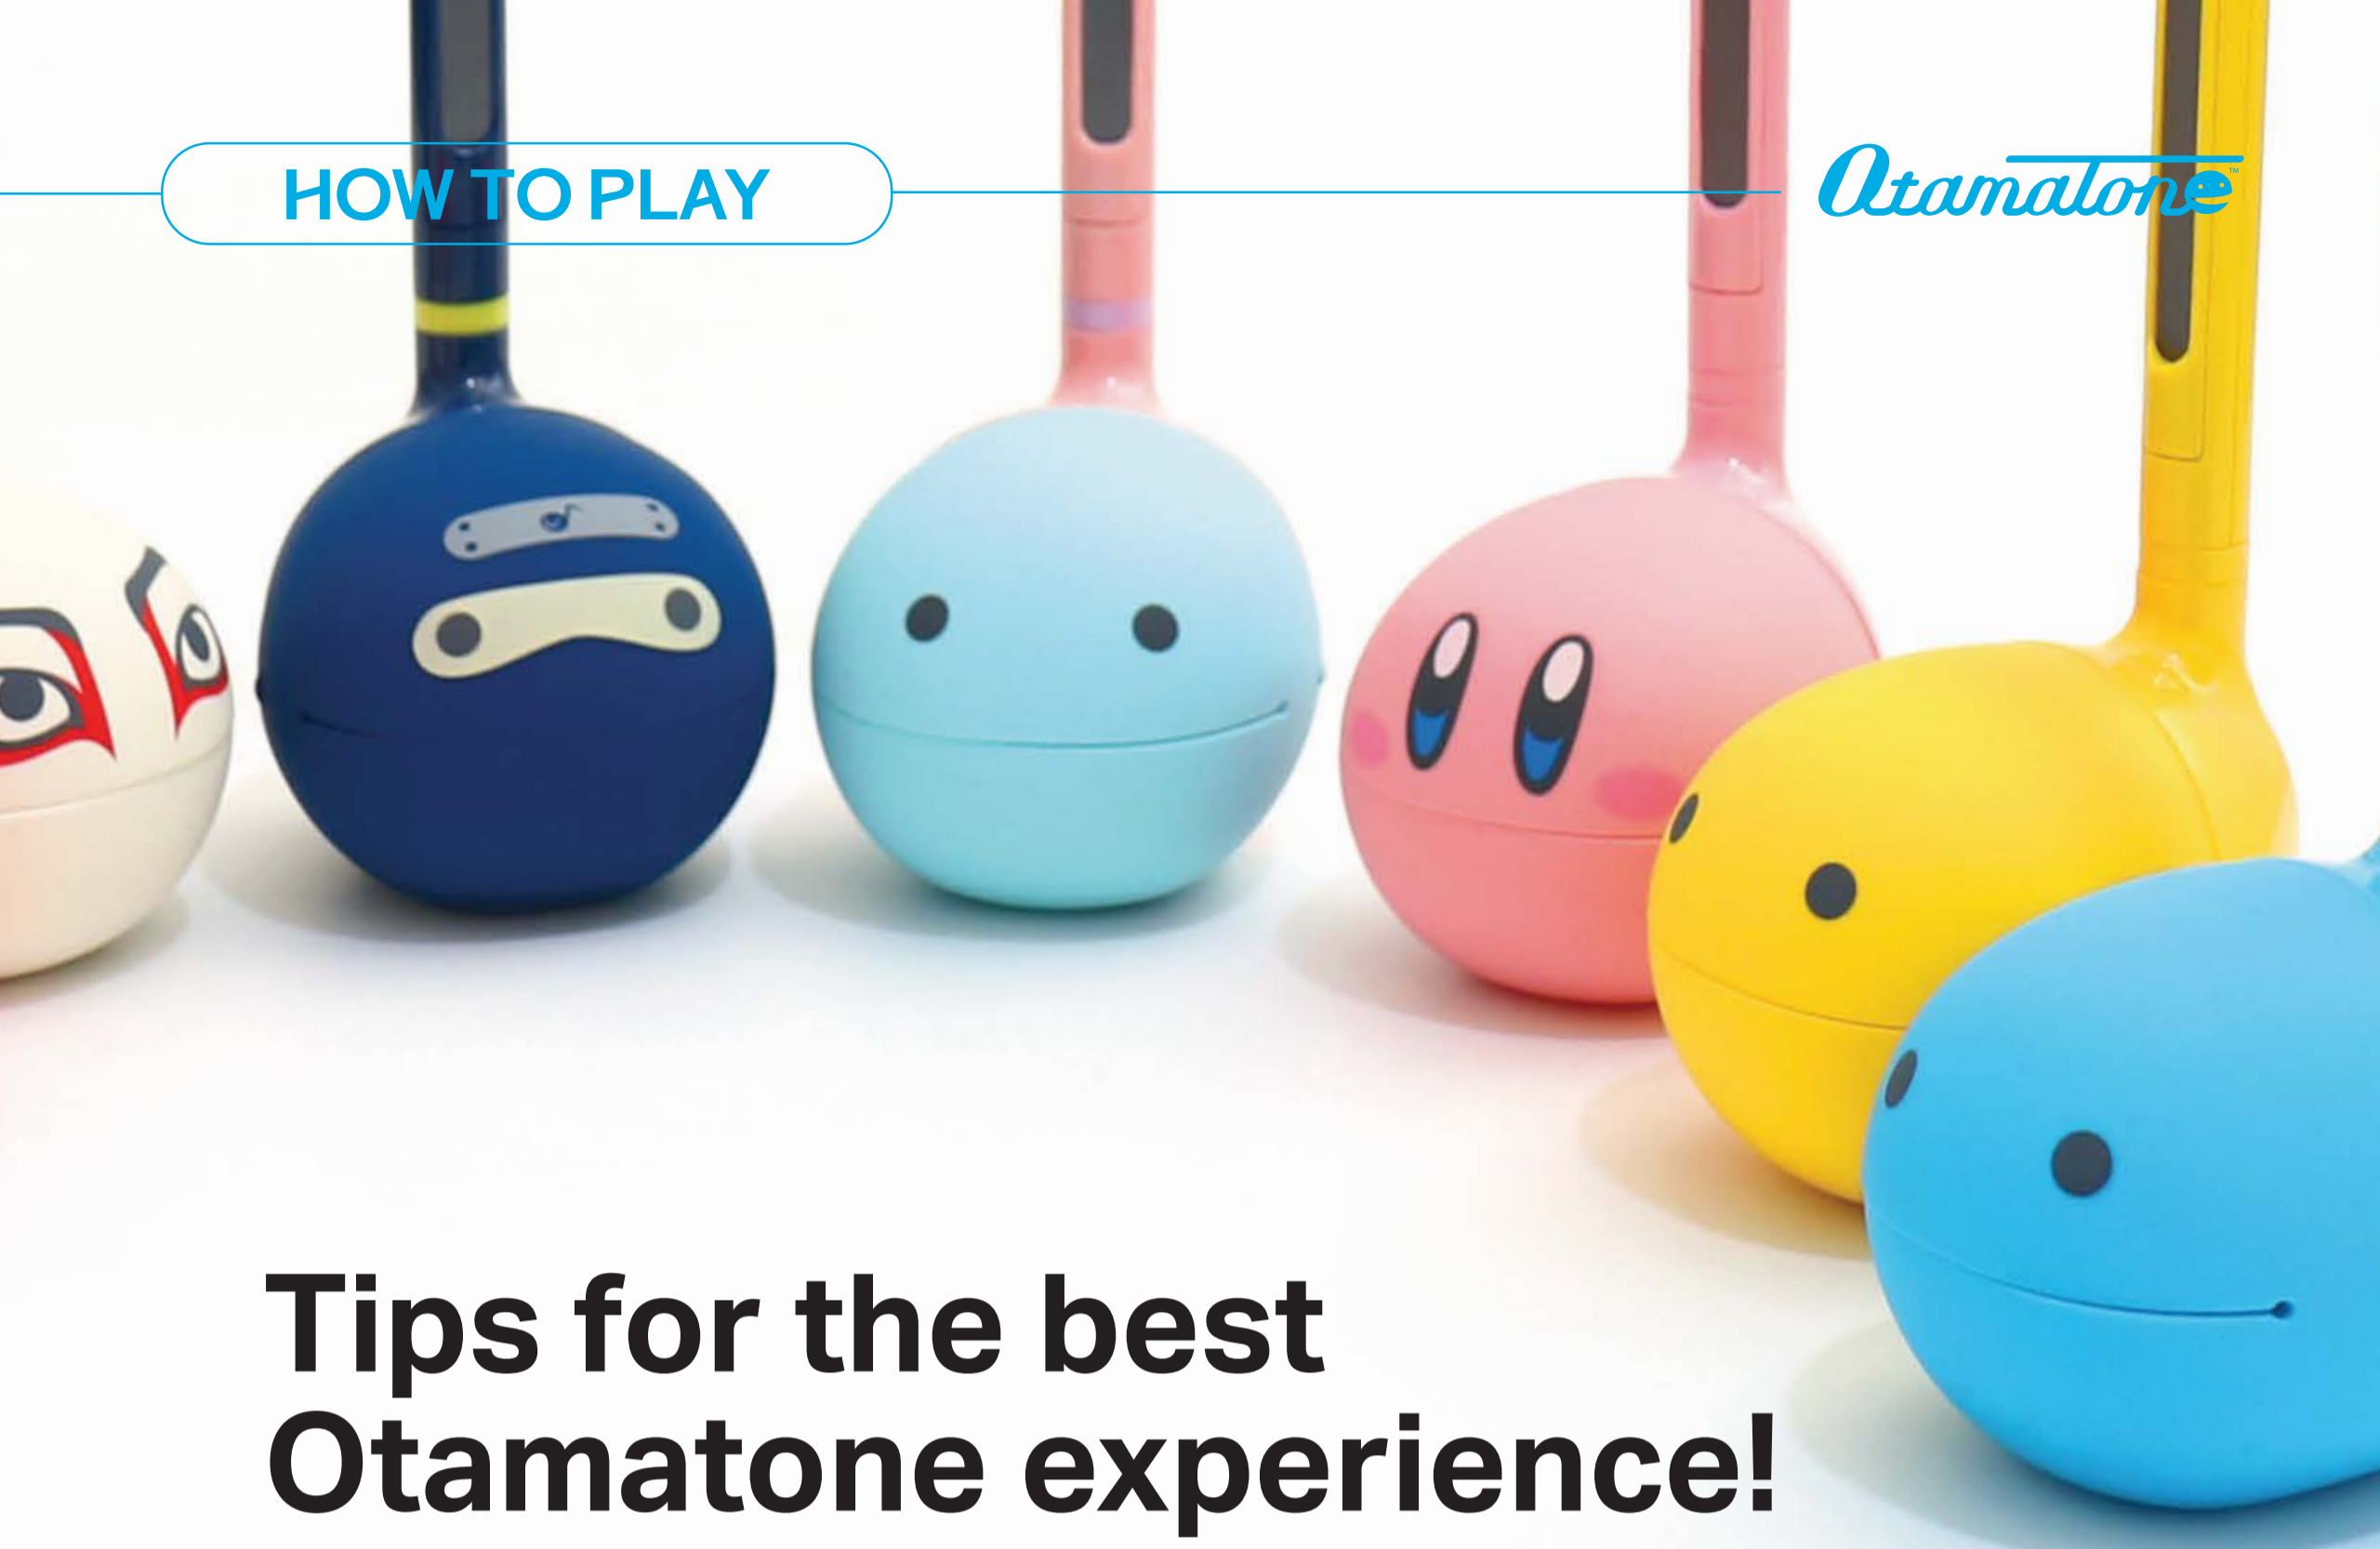

Tips for the best Otamatone experience!