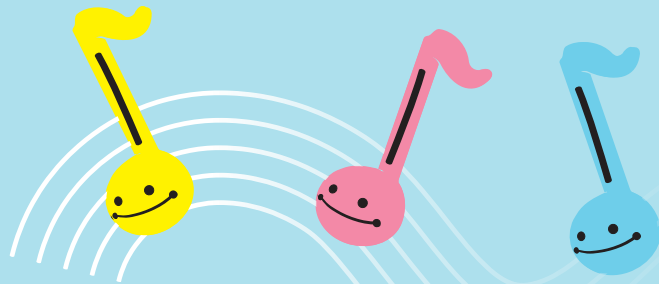

WHAT IS OTAMATONE?

“

Otamatone is

a cute, quirky, and fun to play electronic musical toy characterized by its eighth note-shaped body, adorable moving mouth, and silly, buzzing, amusingly off-key "voice."

Developed by the design firm Maywa Denki, it was first released in Japan in 2009 and has been the country's best-selling musical toy ever since.

Let's Play! with Otamatone

Otamatone.com

Get in Touch with us

For USA (e-mail) : hello_usa@otamatone.com

For global_non US (e-mail) : hello_global@otamatone.com

Follow us

@otamatone_kr

@otamatone_global

Otamatone

OFFICIAL
Official Global
Distributor

Otamatone.com