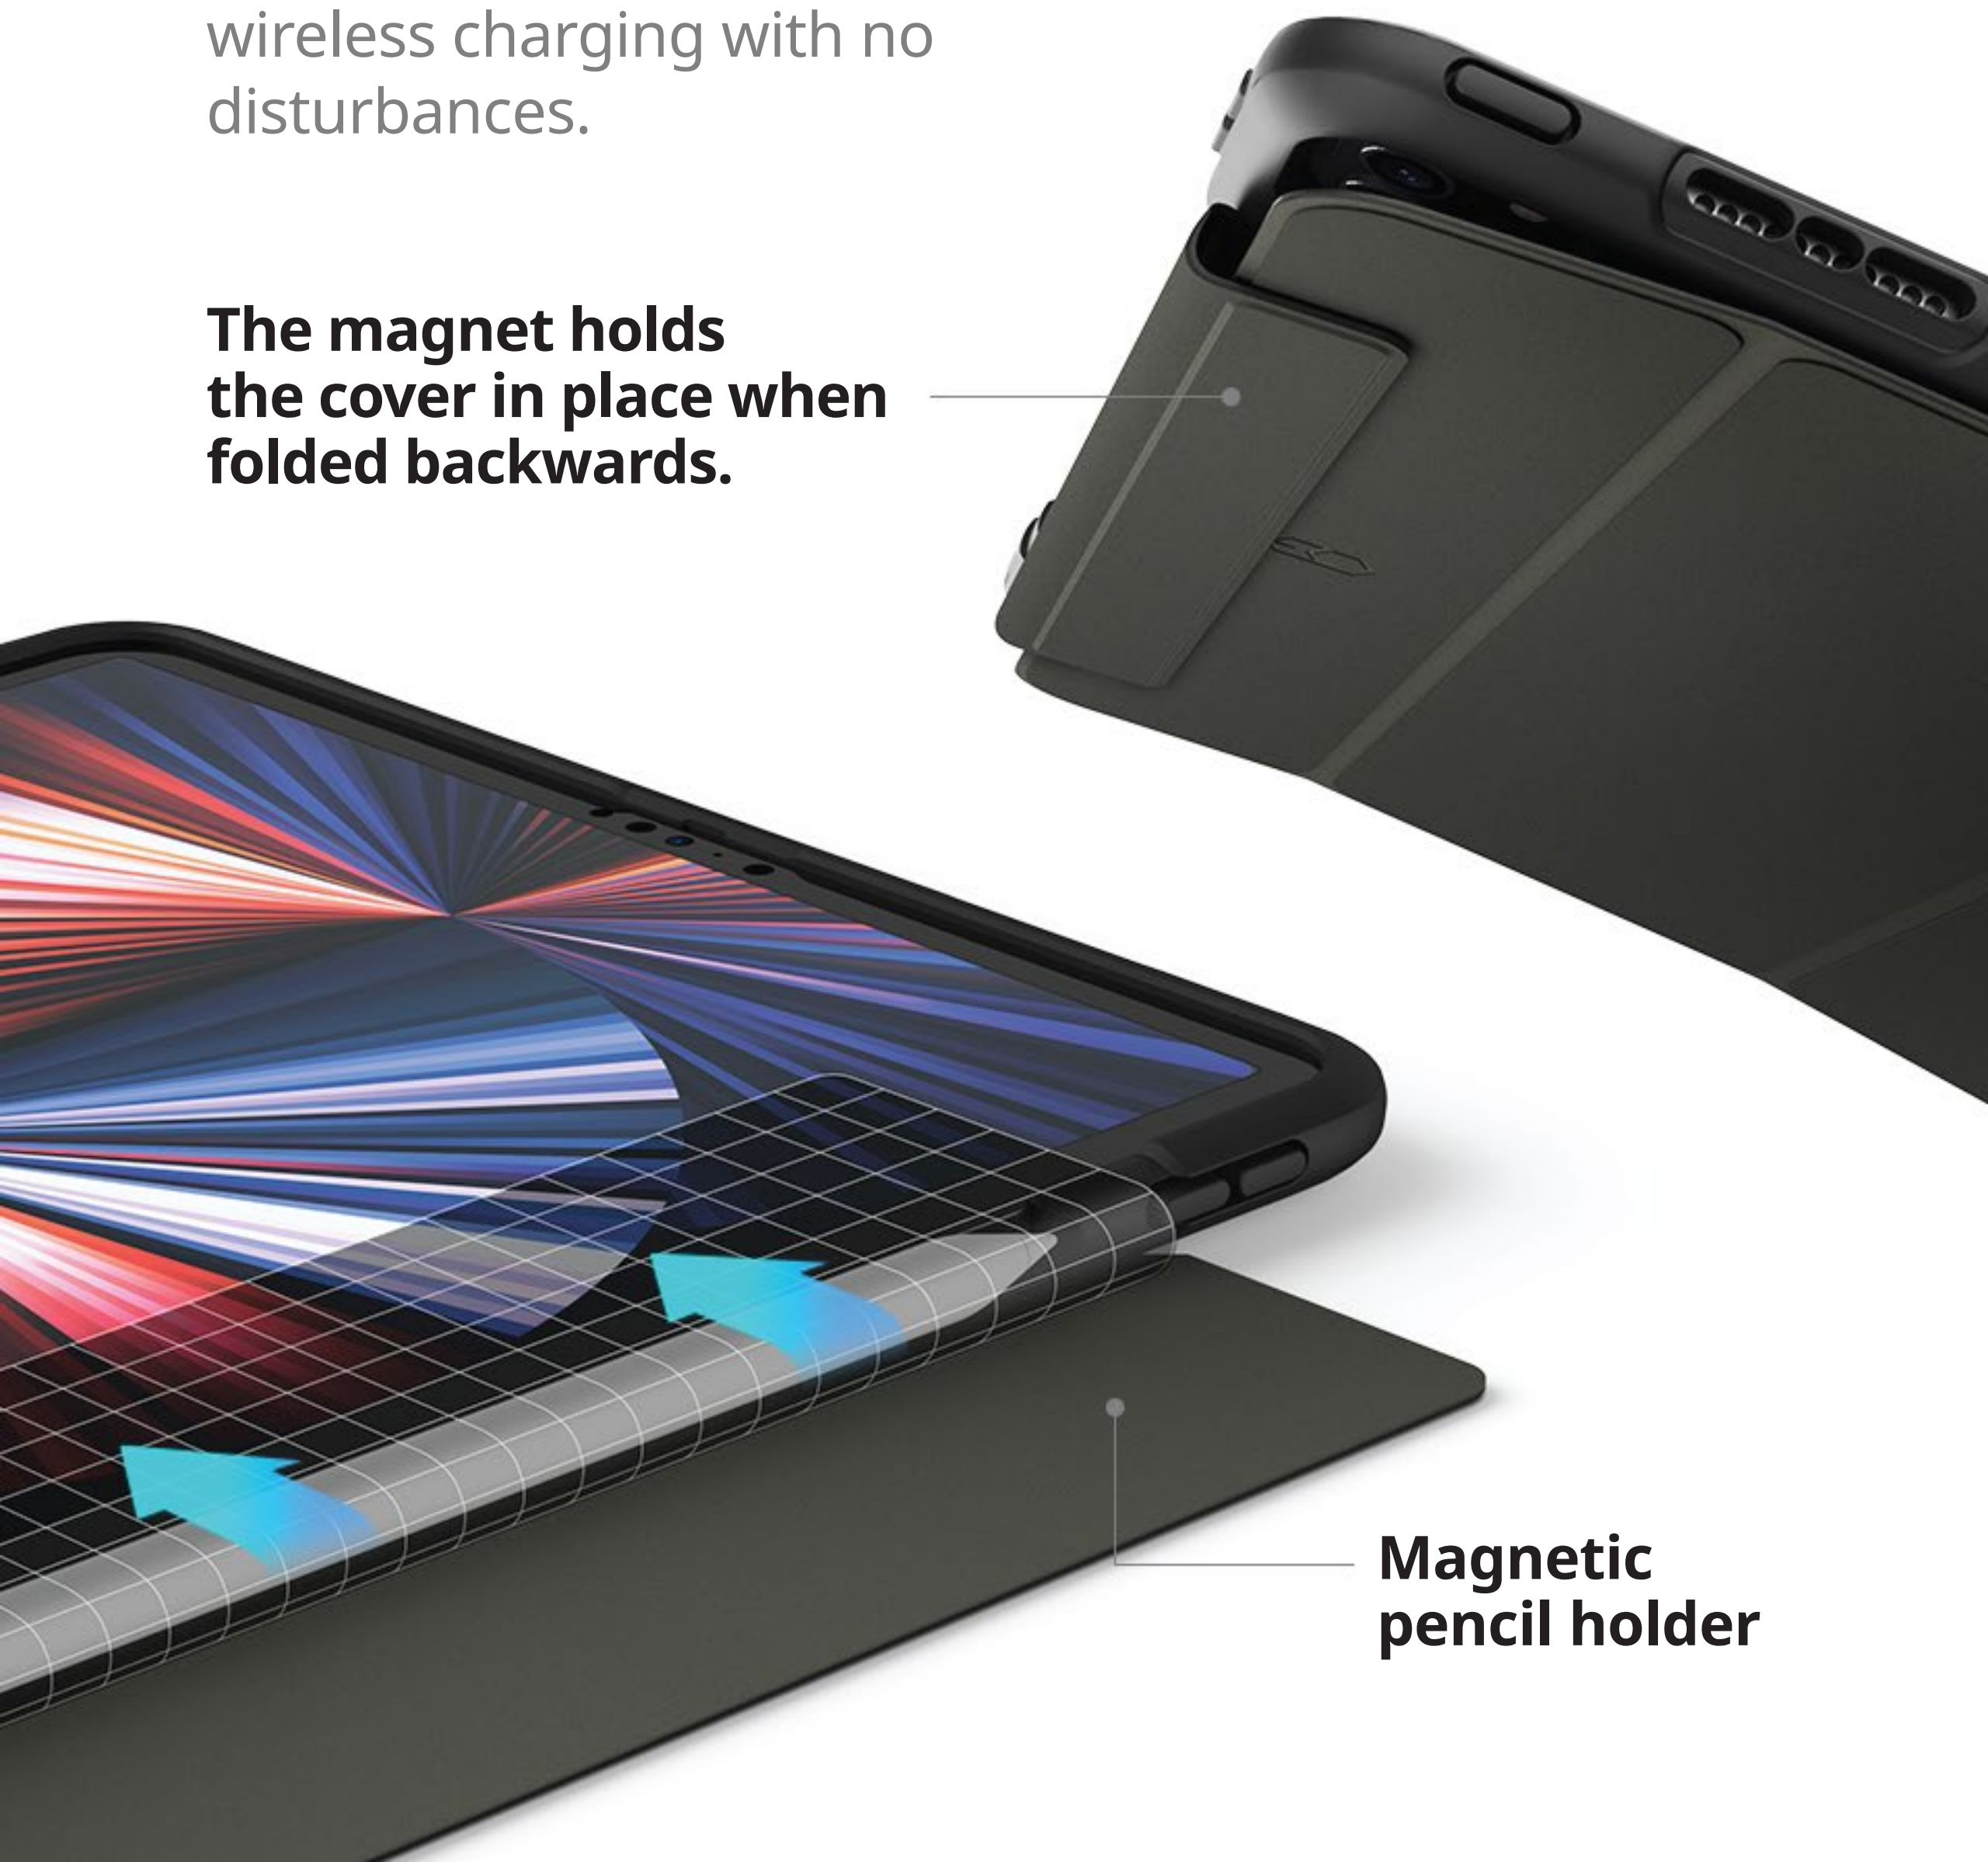

Solid Series

for iPad Pro / iPad Air / iPad mini

360° Full body protection.

Perfect protection from external impacts for your iPad proven by the U.S Military Drop Test.

Military Standard
Drop Protection

1.2 Meters

Premium PU Leather

Soft touch and strong durability perfect for display protection.

Inner: Microfiber fabric

Different angles for different purposes.

Enjoy the best setup for viewing, typing, and sketching. Find the best position fit for your working environment.

**Viewing /
Searching Angle**

**Typing /
Sketch Angle**

Smart ON/OFF feature.

When you aren't using your iPad, switch it to the sleep mode using the smart cover feature to avoid excess battery usage.

Auto-sleep/wake function wakes up your iPad when opened and puts it to sleep when closed.

Sophisticated magnetic cover.

Designed to prevent your Apple Pencil from getting lost and supports wireless charging with no disturbances.

The magnet holds the cover in place when folded backwards.

Magnetic pencil holder