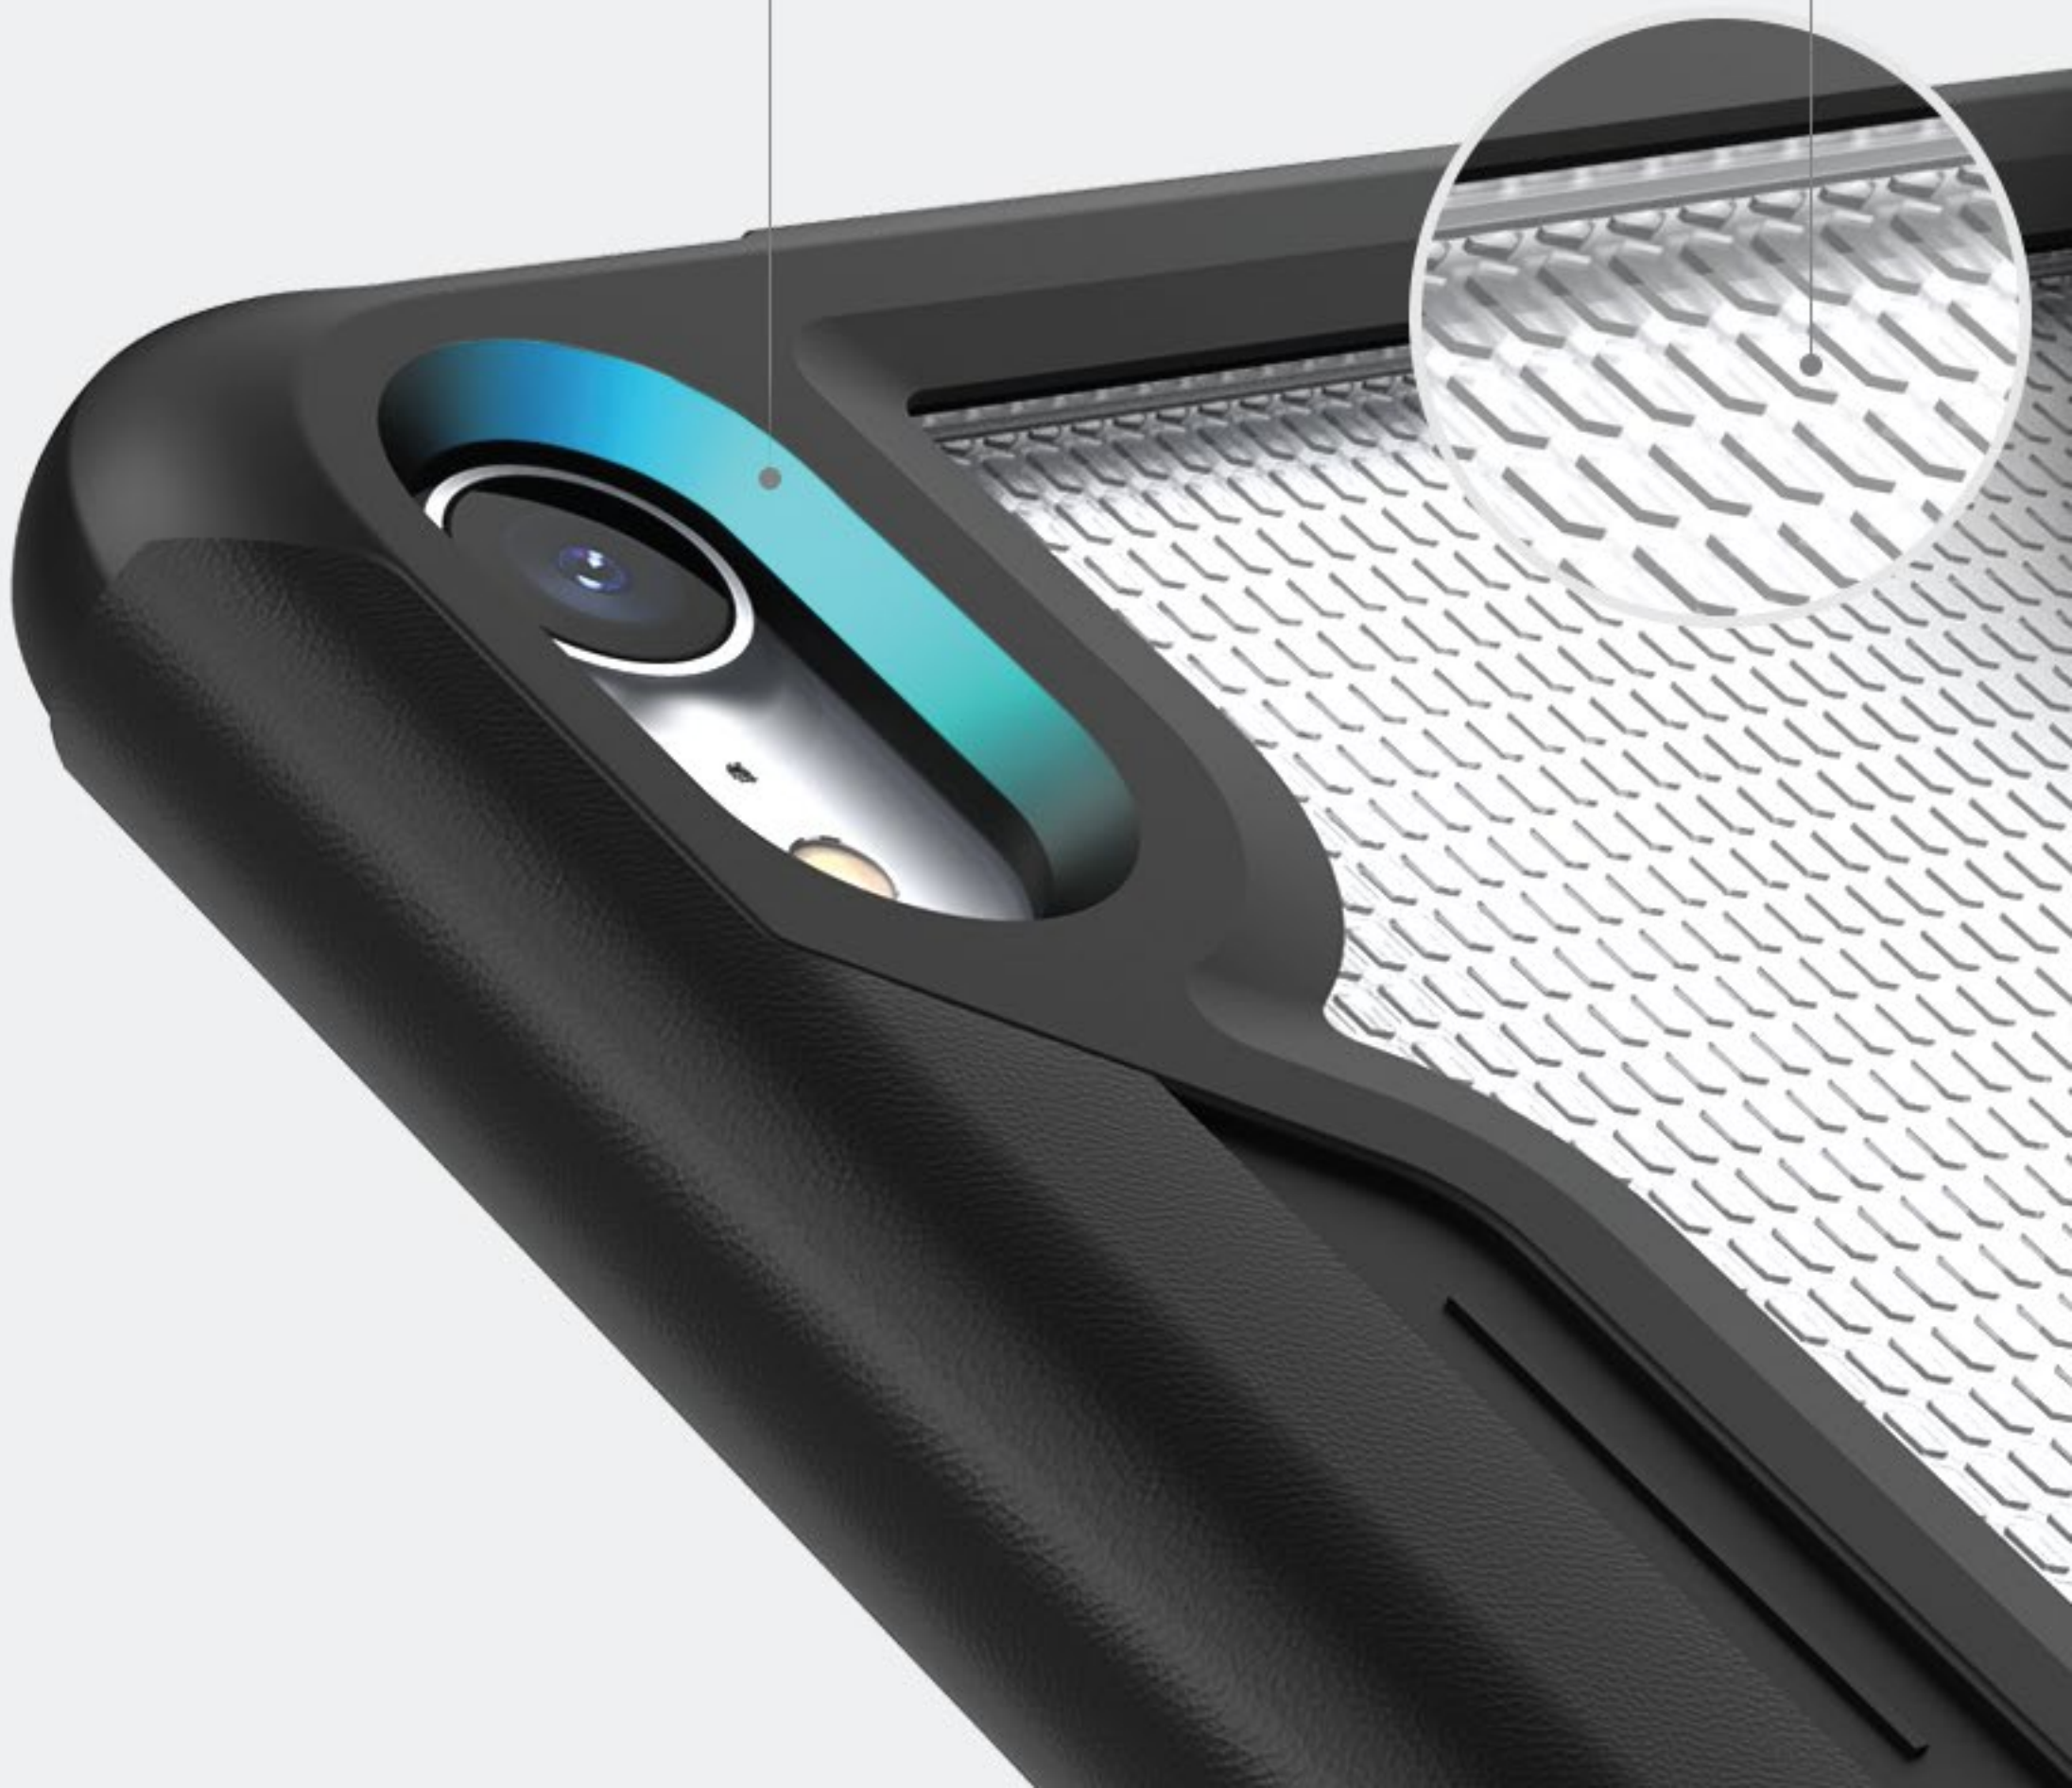

Solid Series

for iPad Pro / iPad Air / iPad mini

360° Full body protection.

Perfect protection from external impacts for your iPad proven by the U.S Military Drop Test.

Military Standard
Drop Protection

1.2 Meters

Premium PU Leather

Soft touch and strong durability perfect for display protection.

Inner: Microfiber fabric

Different angles for different purposes.

Enjoy the best setup for viewing, typing, and sketching. Find the best position fit for your working environment.

Sophisticated magnetic cover.

Designed to prevent your Apple Pencil from getting lost and supports wireless charging with no disturbances.

The magnet holds the cover in place when folded backwards.

Magnetic pencil holder

Extra protection with sleek design.

Raised Edges

Camera protection

Translucent hexagonal pattern

Identity of the Solid series

SPEC

Device	iPad Air 10.9-inch (2020: A2316, A2324, A2325, A2072)
Material	PU, PC, TPU
Color	Black
Product Size	194.3 x 259.7 x 15.9 (WHD) mm
Package Size	197 x 269 x 20 (WHD) mm
Product Weight	326.3 g
Include	Solid Series case