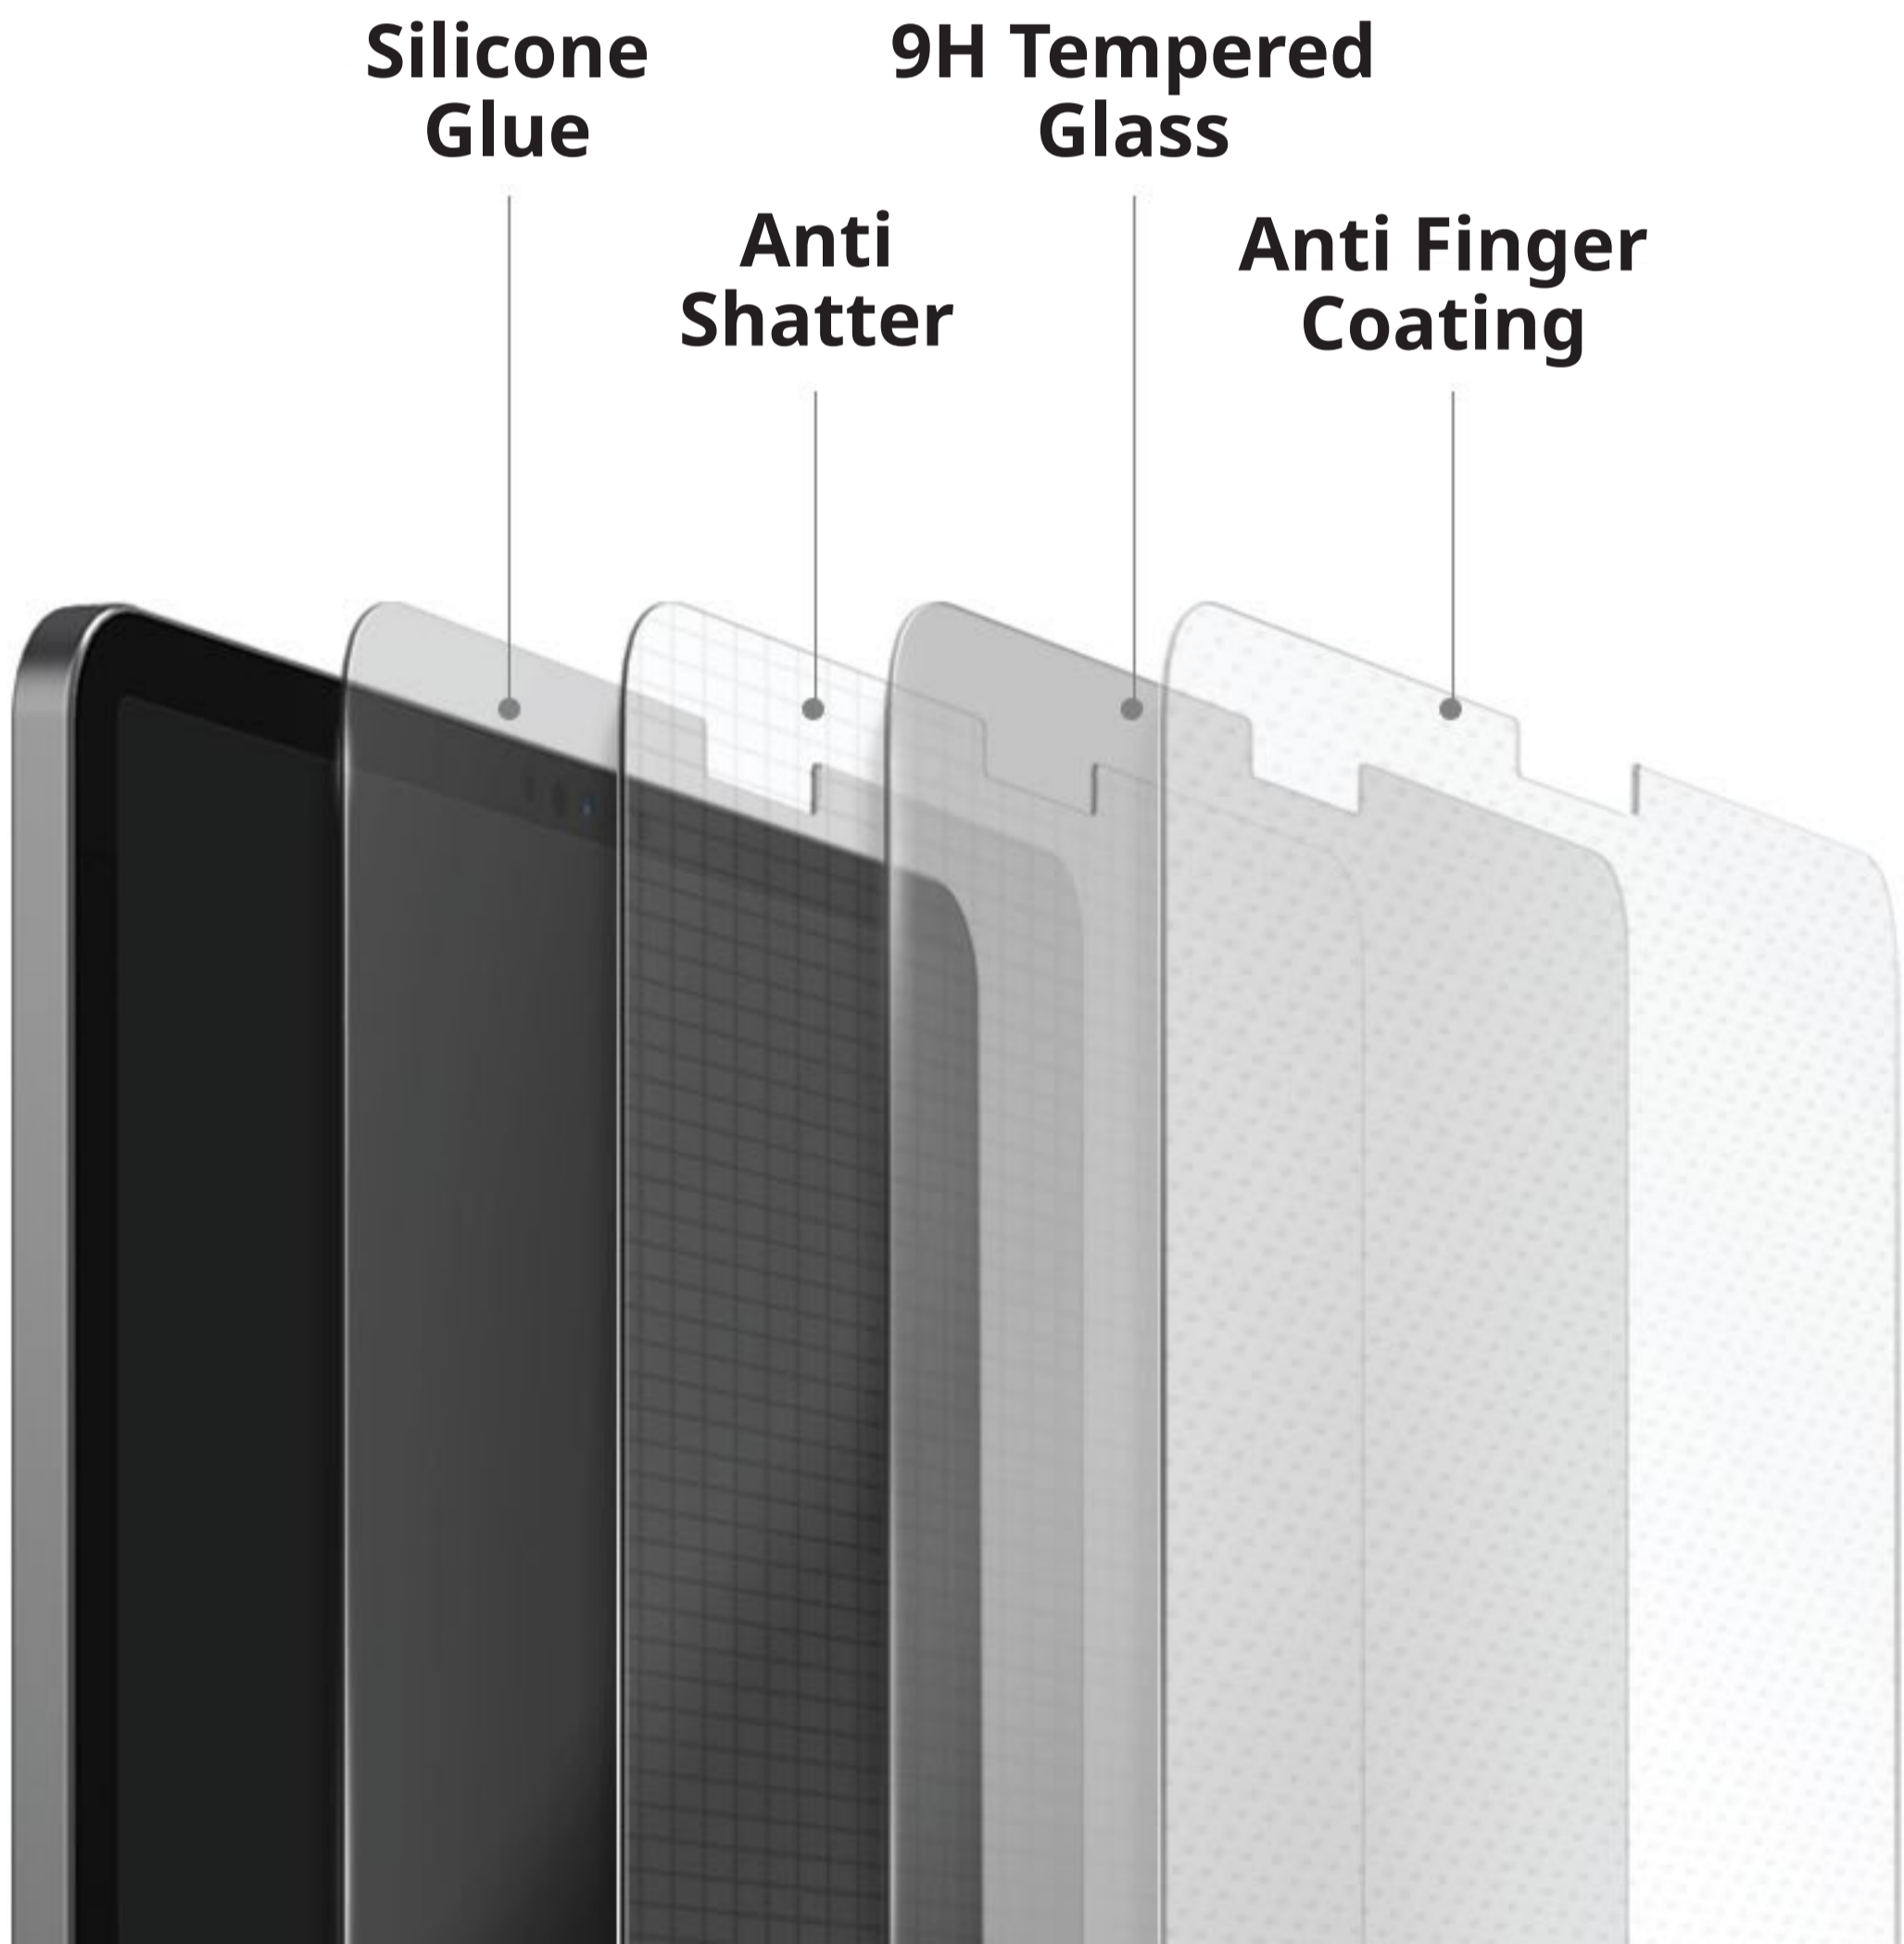

# Excellent transmittance

It is designed for ultra high resolution and offers perfect clarity and accurate color optimized for retina screens.

# Multi layer technology

Invisible, superior quality, 4-Layer film that will not distort the High Definition screen clarity/colors. It can be effectively reduced to prevent the screen from scratching and bursting.