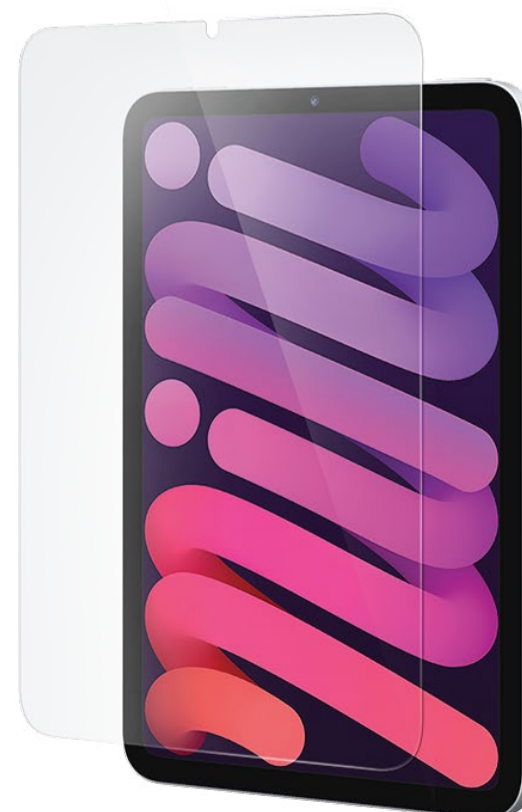

# ITG Pro Plus

for iPad Pro / iPad Air / mini

Eng Ver. 4.0

# Excellent transmittance

It is designed for ultra high resolution and offers perfect clarity and accurate color optimized for retina screens.

# Maximum strength

Made of the premium 9H surface Hardness tempered glass, iPad screen protector could effectively protect the screen from scratch and smudge.