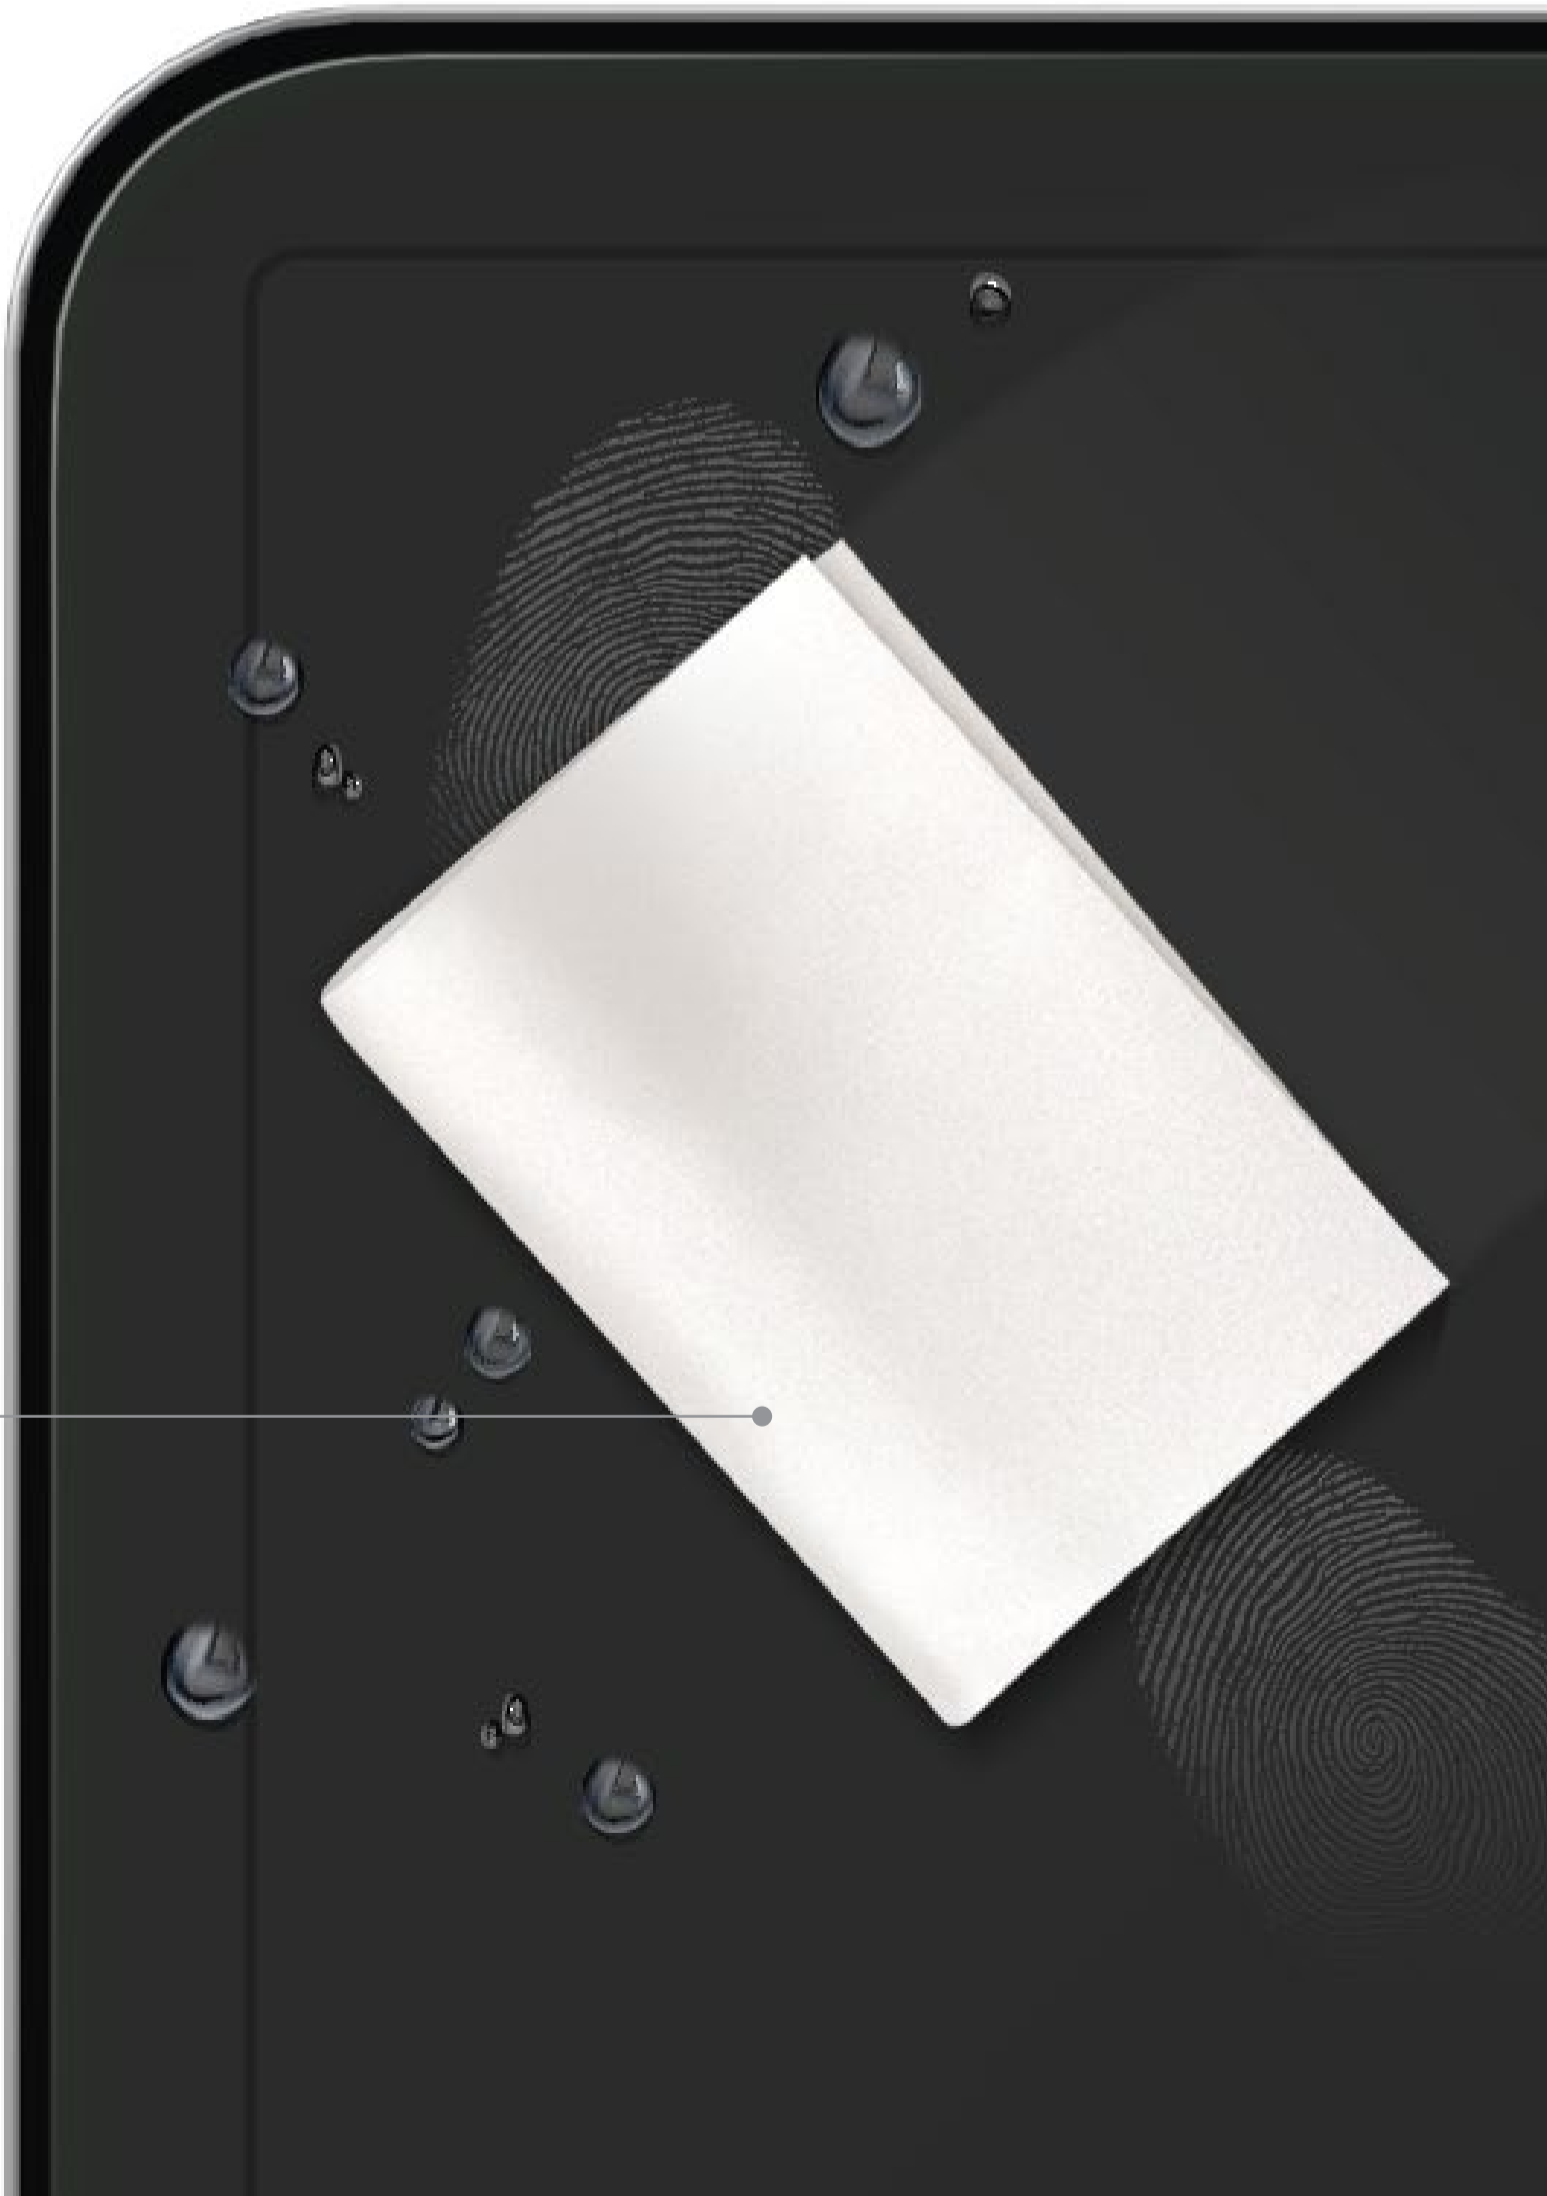

Anti-fingerprints

Oleophobic coating reduces fingerprints and sweat for easy clean.

**Cleaning wipe
included**