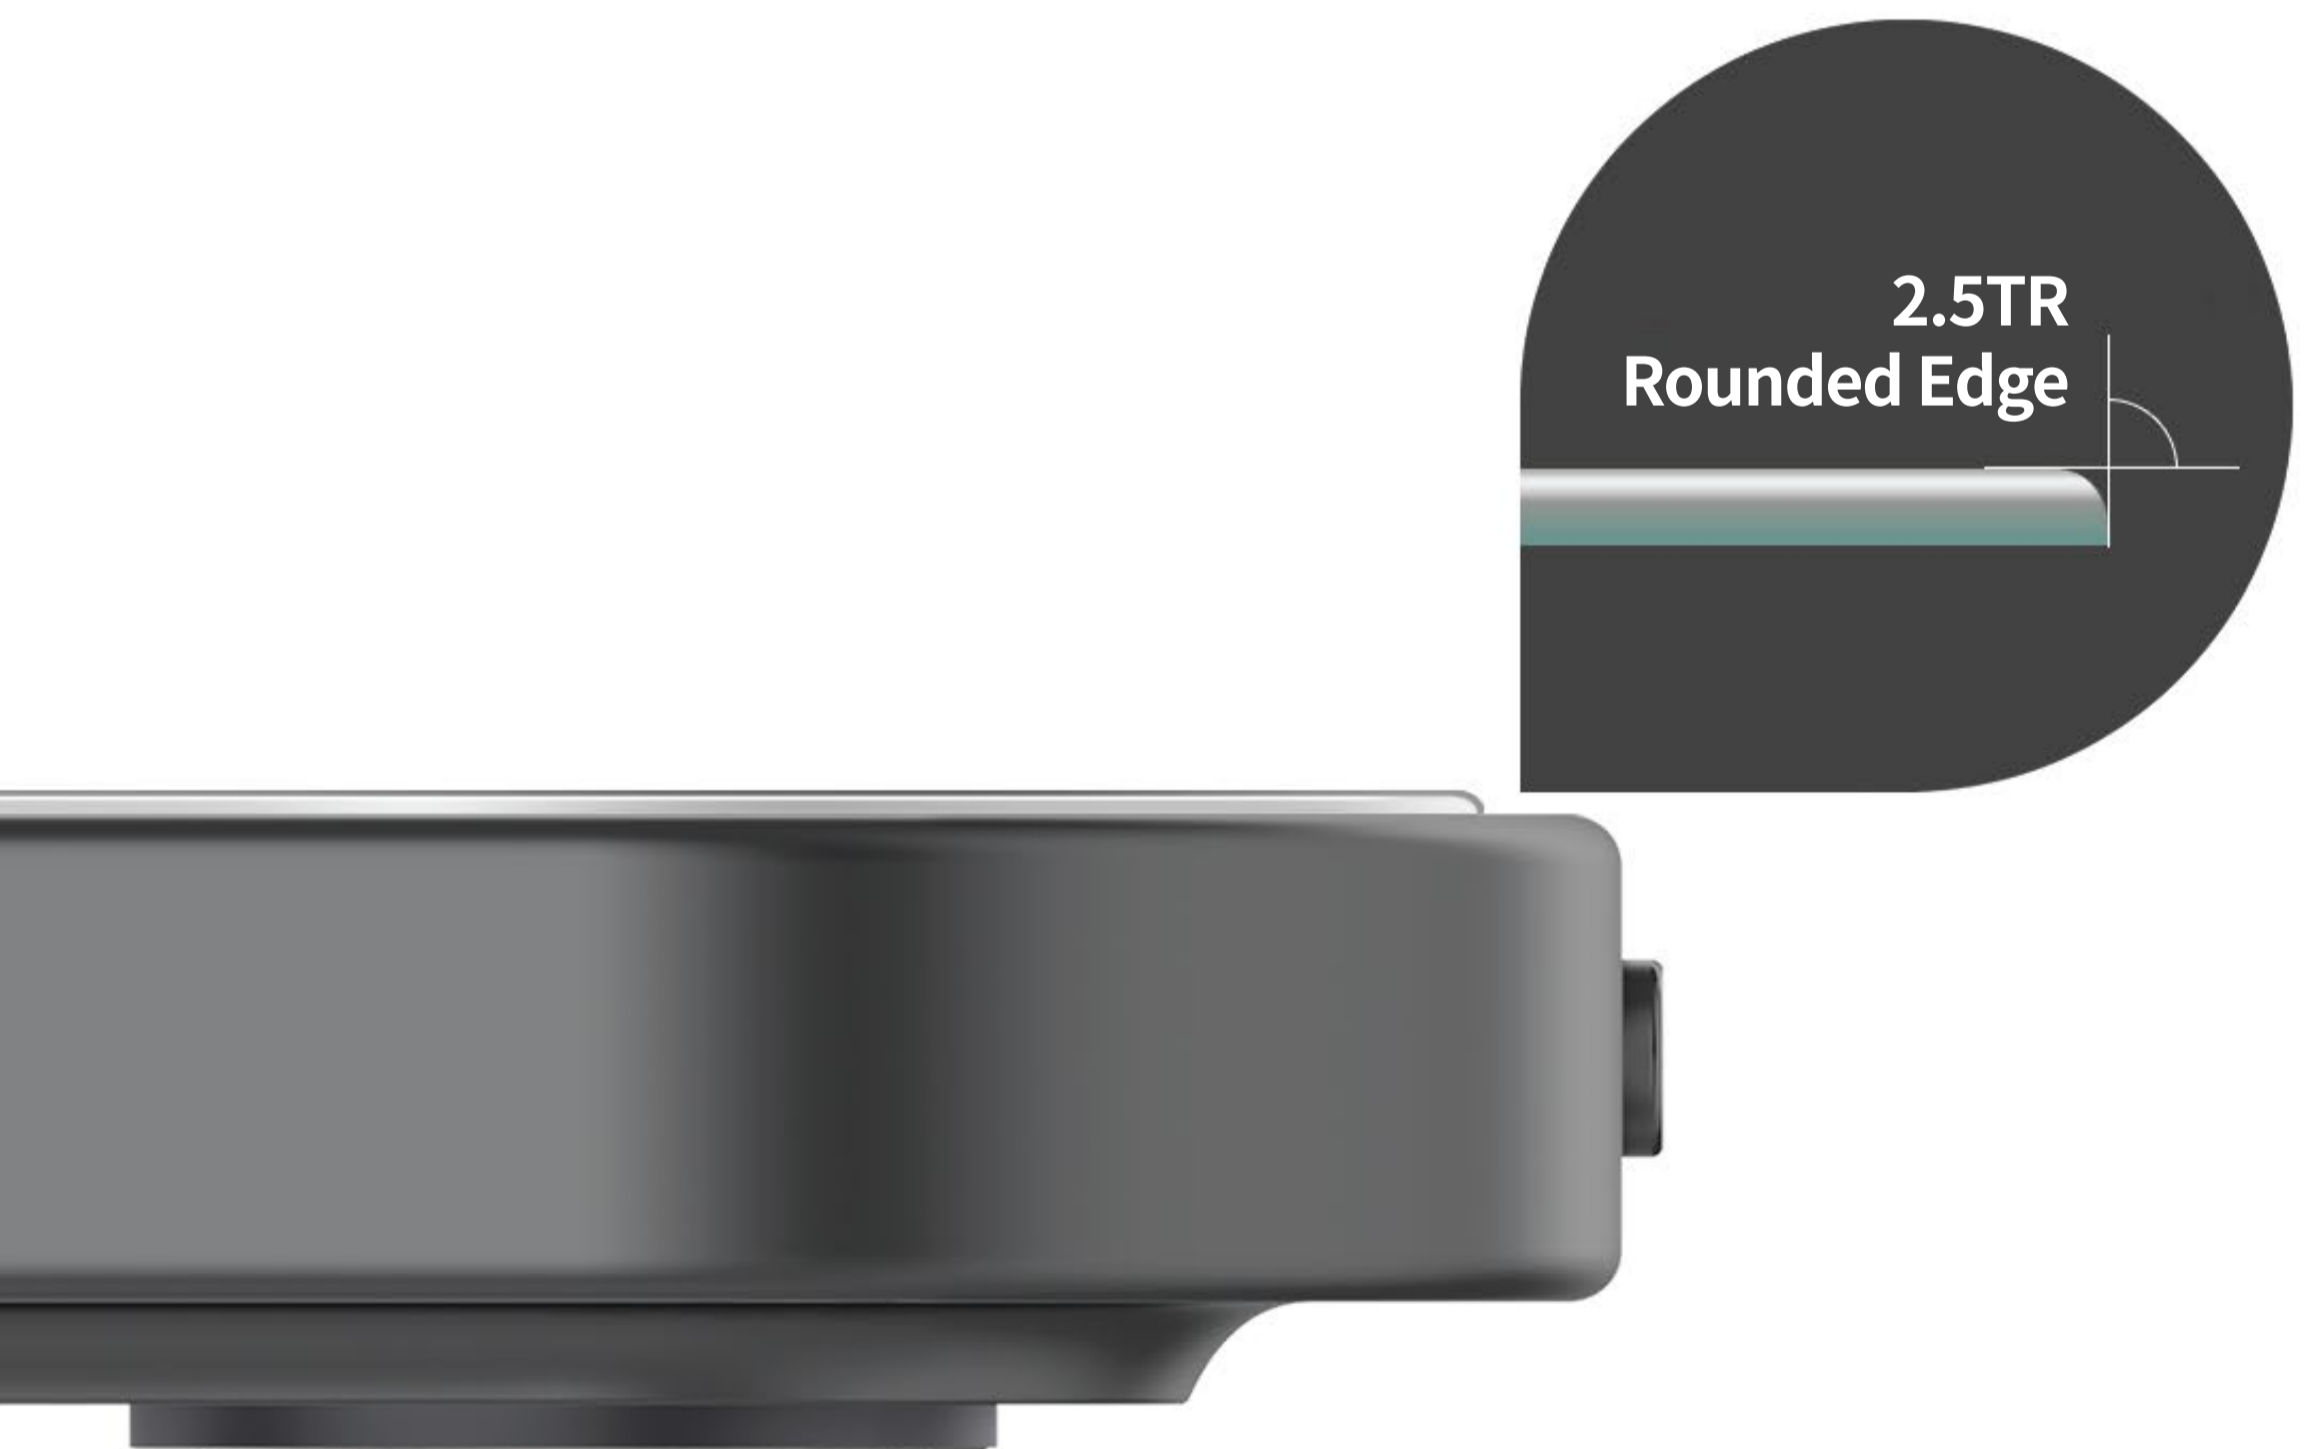

# Optimized edge design for full body protection.

Extra polished beveled edge design provides stronger impact protection.

Also, enhancing the experience of super smooth swiping across the display.

The 2.5TR curved edge design makes fingers and hands feel comfortable.