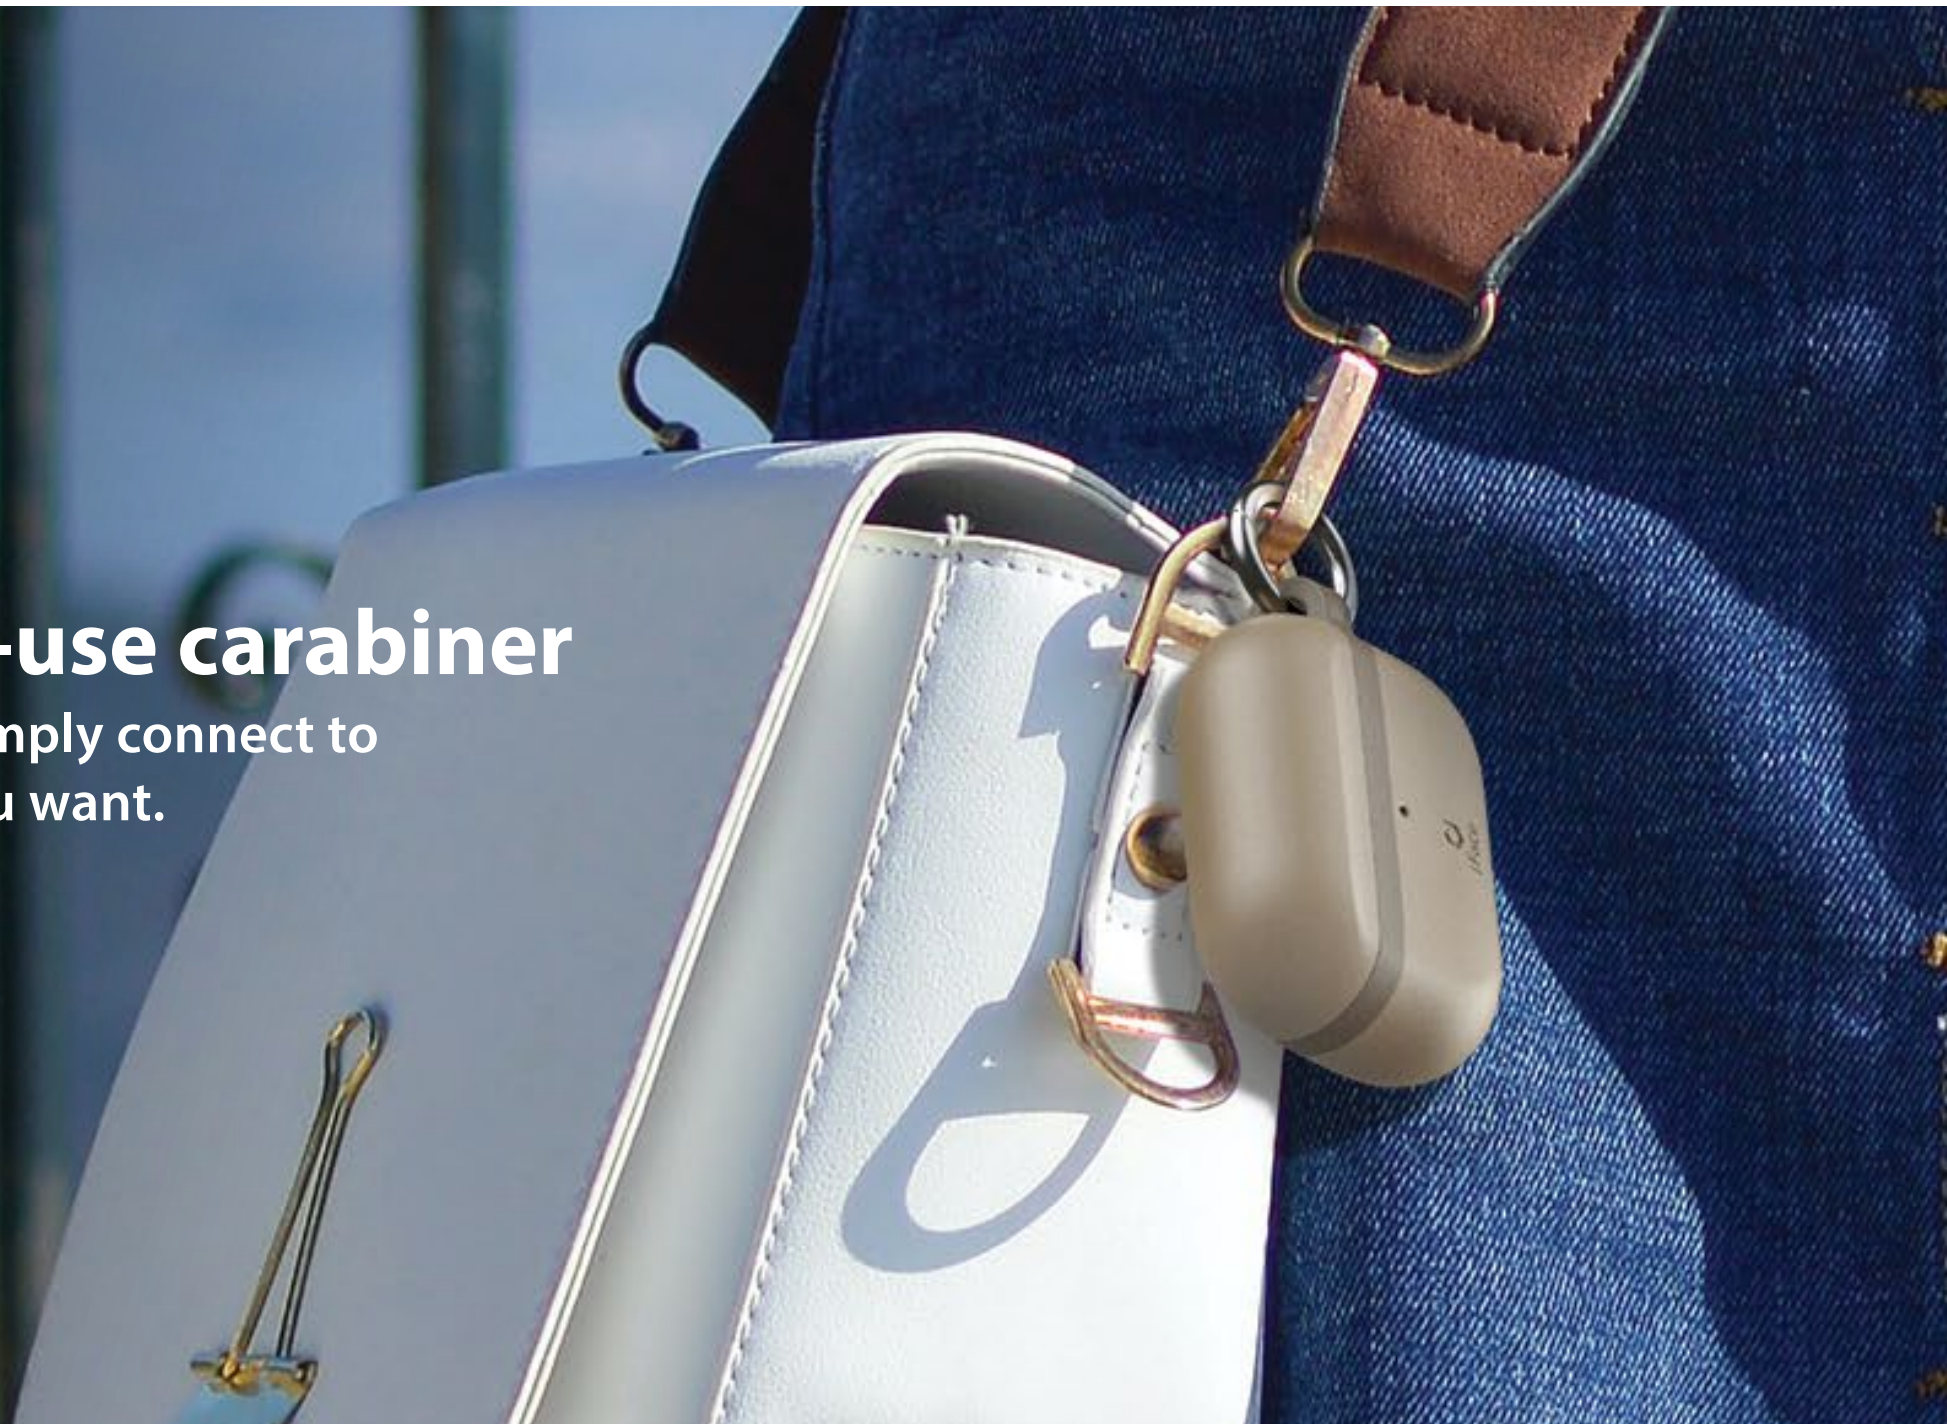

Grip on case keeps the curves of your AirPods case beautifully intact! The silicone material holds your AirPods securely tight.

Premium Silicone

Clean and free from shock, scratches, and dust.

Easy to open and close

Grip on case is designed to be easily opened even with one hand, ideal for using on the go.

Careful perfect design

The bottom plug design gives you easy access to the lightning port, no need to take out of the case when charging.

Dust Cover

Prevents influx of dust and other matters.

Easy-to-use carabiner

Easily and simply connect to whatever you want.

Wireless charging

NFC function can be used
with the case attached.

Grip On for AirPods