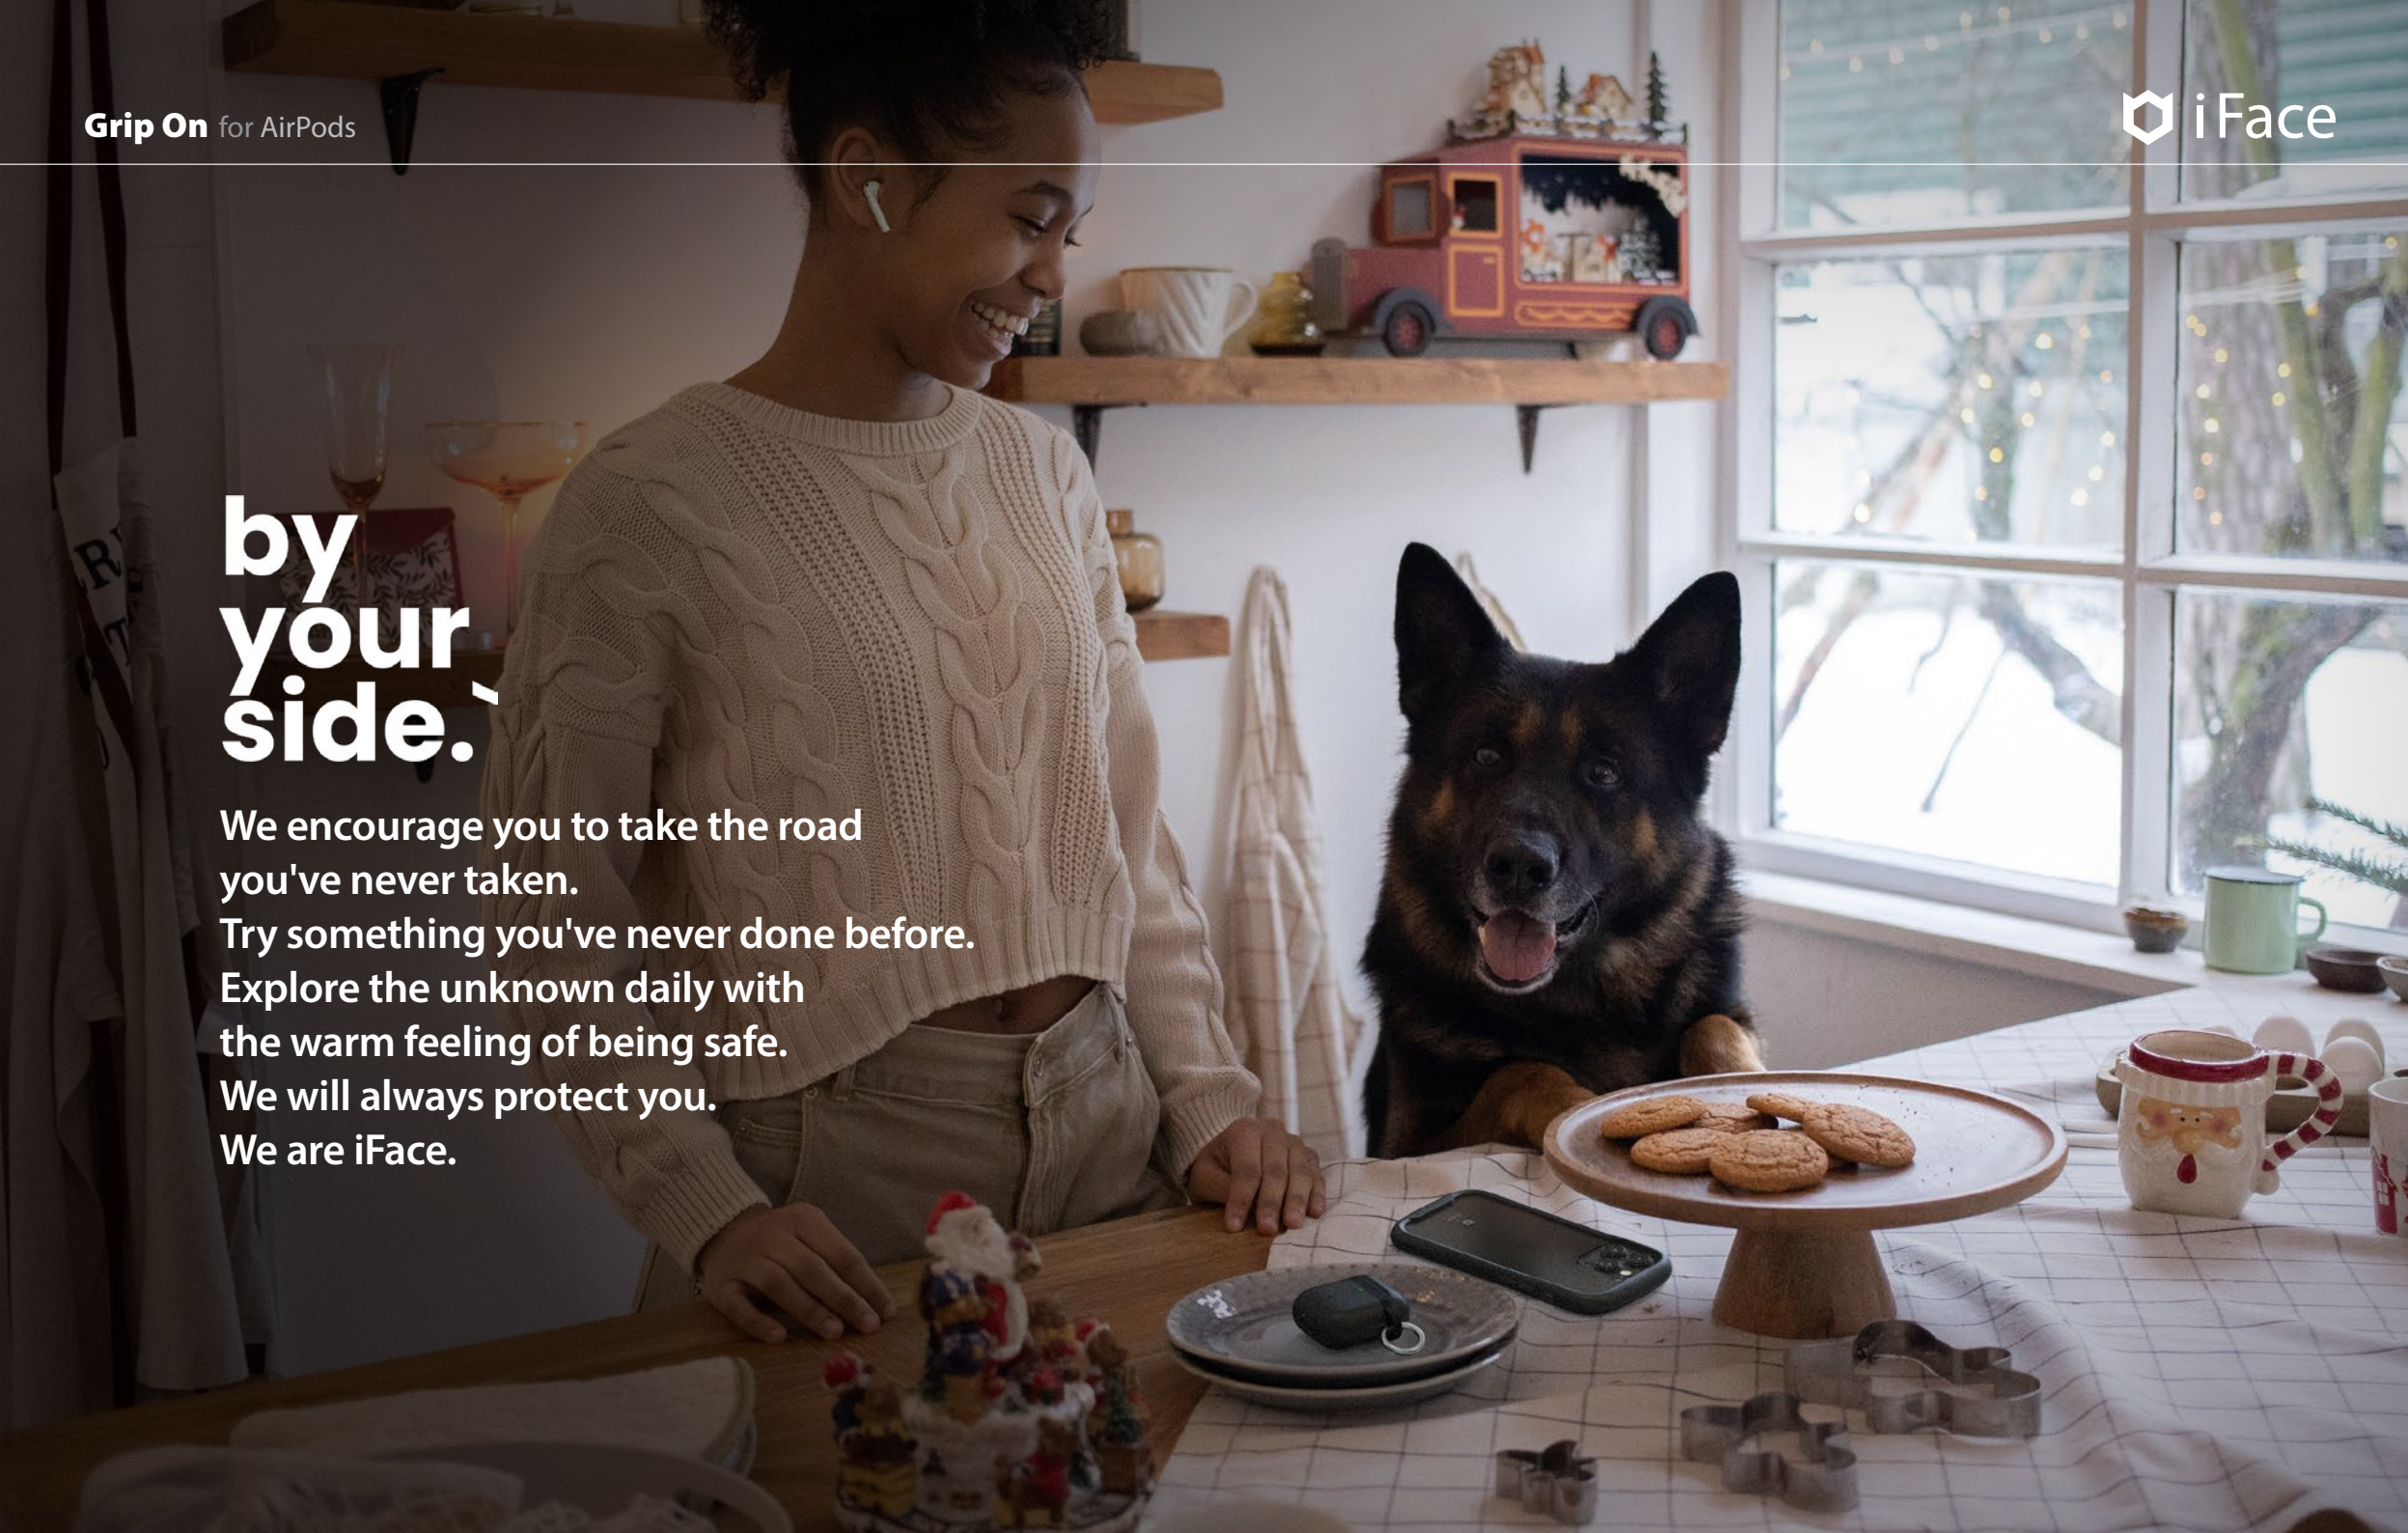

Grip on case is designed to be easily opened even with one hand, ideal for using on the go.

Careful perfect design

The bottom plug design gives you easy access to the lightning port, no need to take out of the case when charging.

Dust Cover

Prevents influx of dust and other matters.

Easy-to-use carabiner

Easily and simply connect to whatever you want.

Wireless charging

NFC function can be used
with the case attached.

Grip On for AirPods

iFace

**by
your
side.**

We encourage you to take the road
you've never taken.
Try something you've never done before.
Explore the unknown daily with
the warm feeling of being safe.
We will always protect you.
We are iFace.