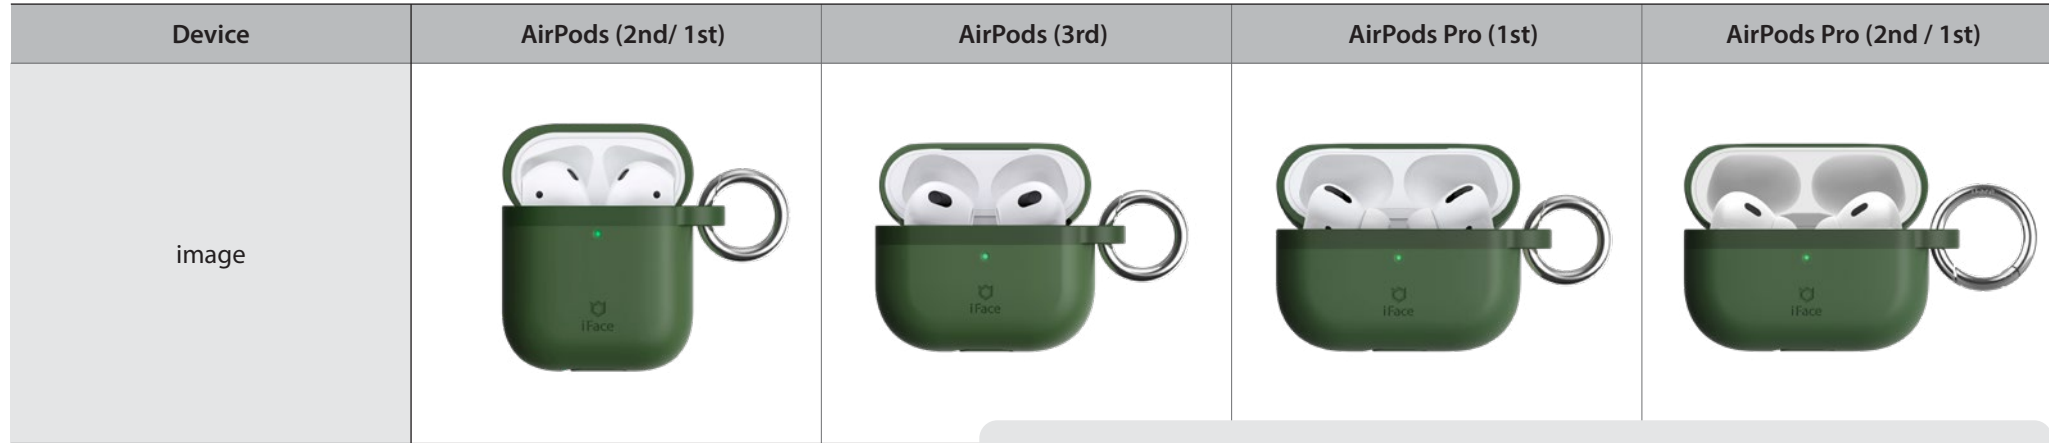

Product Details

Product Size(WHD)	Case	57 x 59 x 26 mm	68 x 52 x 27 mm	74 x 50 x 27 mm	74 x 50 x 28 mm
	Carabiner(∅)	25 mm	25 mm	25 mm	30 mm
Product Weight	Case	22.1 g	22.1 g	23.8 g	23.8 g
	Carabiner	5 g	5 g	5 g	6.4 g
Package Size(WHD)		78 x 111 x 31 mm	88 x 103.5 x 31 mm	94.5 x 102 x 31 mm	95 x 106 x 30 mm
Material	Case	Silicone			
	Carabiner	Zinc Alloy			
Include		Grip On AirPods Case, Carabiner Ring