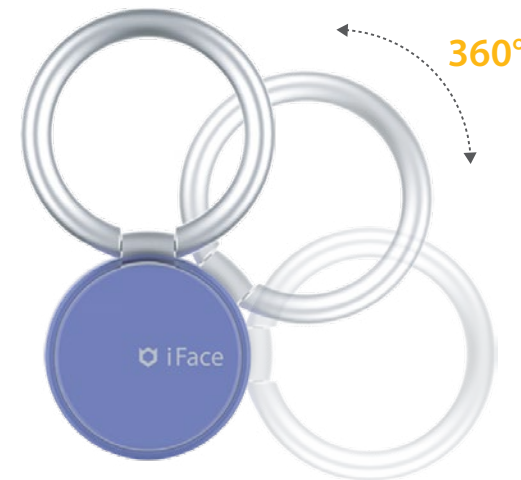

## Smart Ring

Finger Ring Holder (Skinny Type)

Smart Ring (Inner Circle / Outer Circle)

## Highly-adjustable kickstand.

Ring also functions as a highly-adjustable kickstand, allowing you to prop your phone up at the perfect angle for watching videos, video chatting, reading, and more.

**Various use angle**  
Rotated at various angles

## Freely with One Hand.

With the iFace fingering holder, you can easily touch parts that were difficult to reach with one hand. For larger smart phones, you can more clearly see the difference.

## Slim Design.

The iFace fingering holder has a slim design compared to the existing ring. The circular ring shape can be removed from the finger more gently than the angled shape.