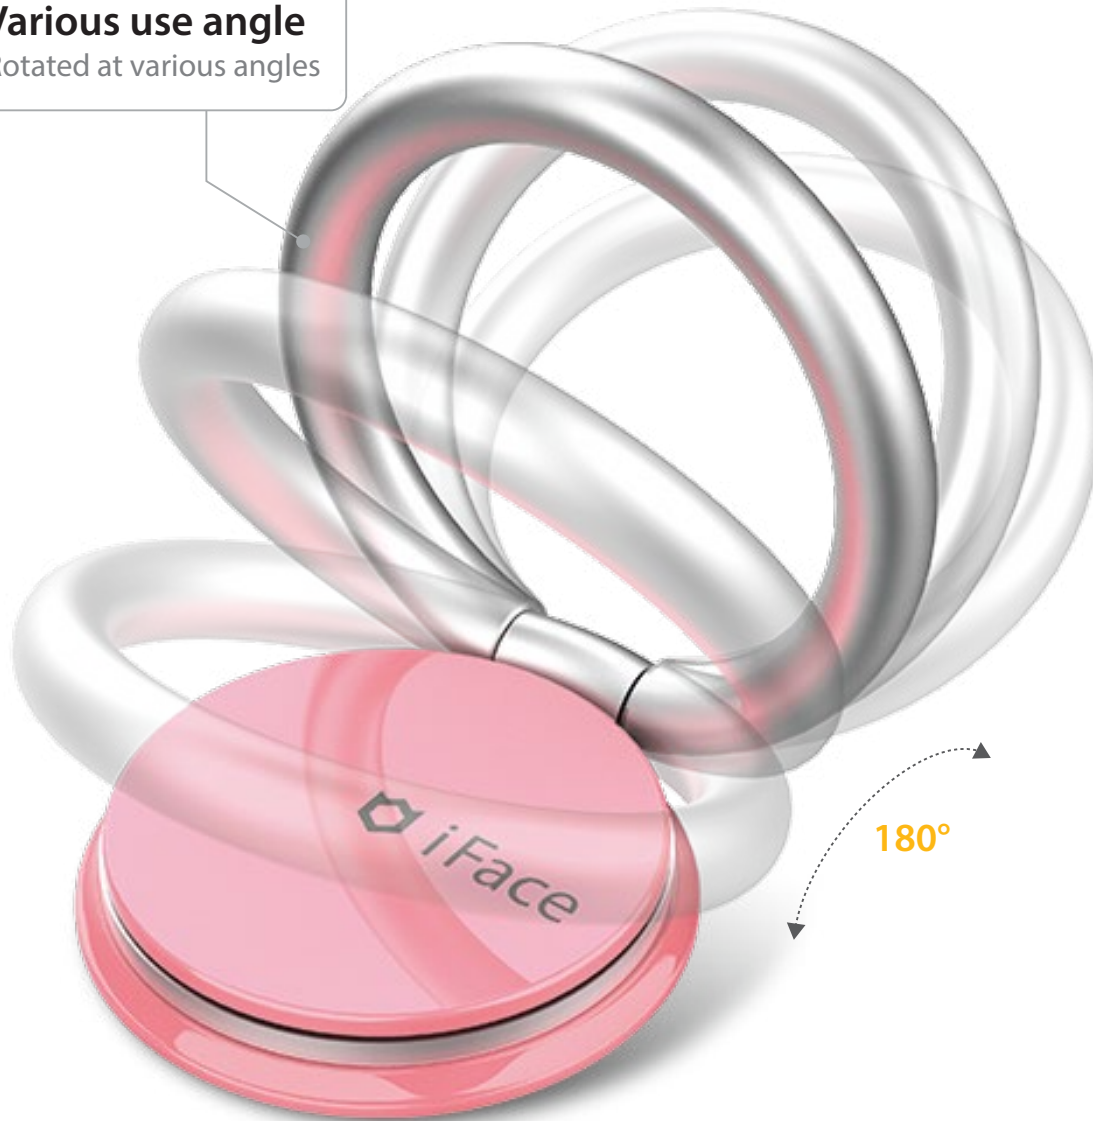

## Smart Ring

Finger Ring Holder (Skinny Type)

Smart Ring (Inner Circle / Outer Circle)

## Highly-adjustable kickstand.

Ring also functions as a highly-adjustable kickstand, allowing you to prop your phone up at the perfect angle for watching videos, video chatting, reading, and more.

**Various use angle**  
Rotated at various angles

## Freely with One Hand.

With the iFace fingering holder, you can easily touch parts that were difficult to reach with one hand. For larger smart phones, you can more clearly see the difference.

## Slim Design.

The iFace fingering holder has a slim design compared to the existing ring. The circular ring shape can be removed from the finger more gently than the angled shape.