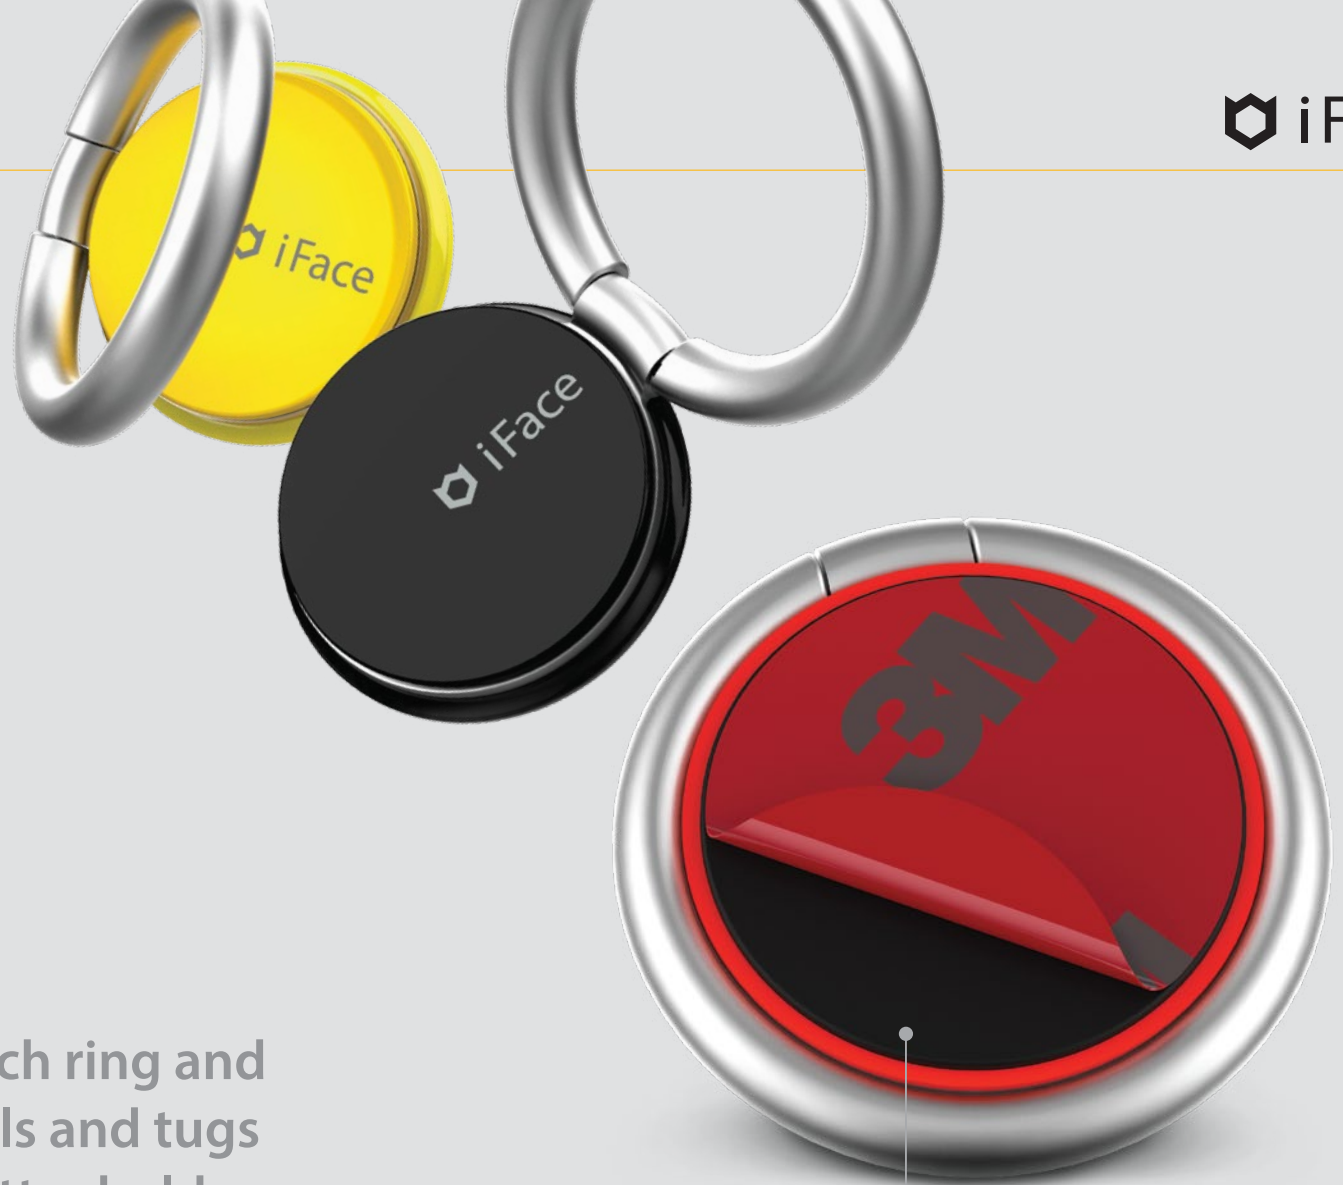

## Adjustable viewing angle.

Rotates 360° around center ring  
moves up or down 180° for  
maximum comfort.

## Freely with One Hand.

With the iFace fingering holder, you can easily touch parts that were difficult to reach with one hand. For larger smart phones, you can more clearly see the difference.

## Slim Design.

The iFace fingering holder has a slim design compared to the existing ring. The circular ring shape can be removed from the finger more gently than the angled shape.

## Strong, durable adhesive.

Ready-to-use on the back of each ring and stays put through repeated pulls and tugs at any angle, providing a far better hold than rings employing a separate stick-on adhesive pad.