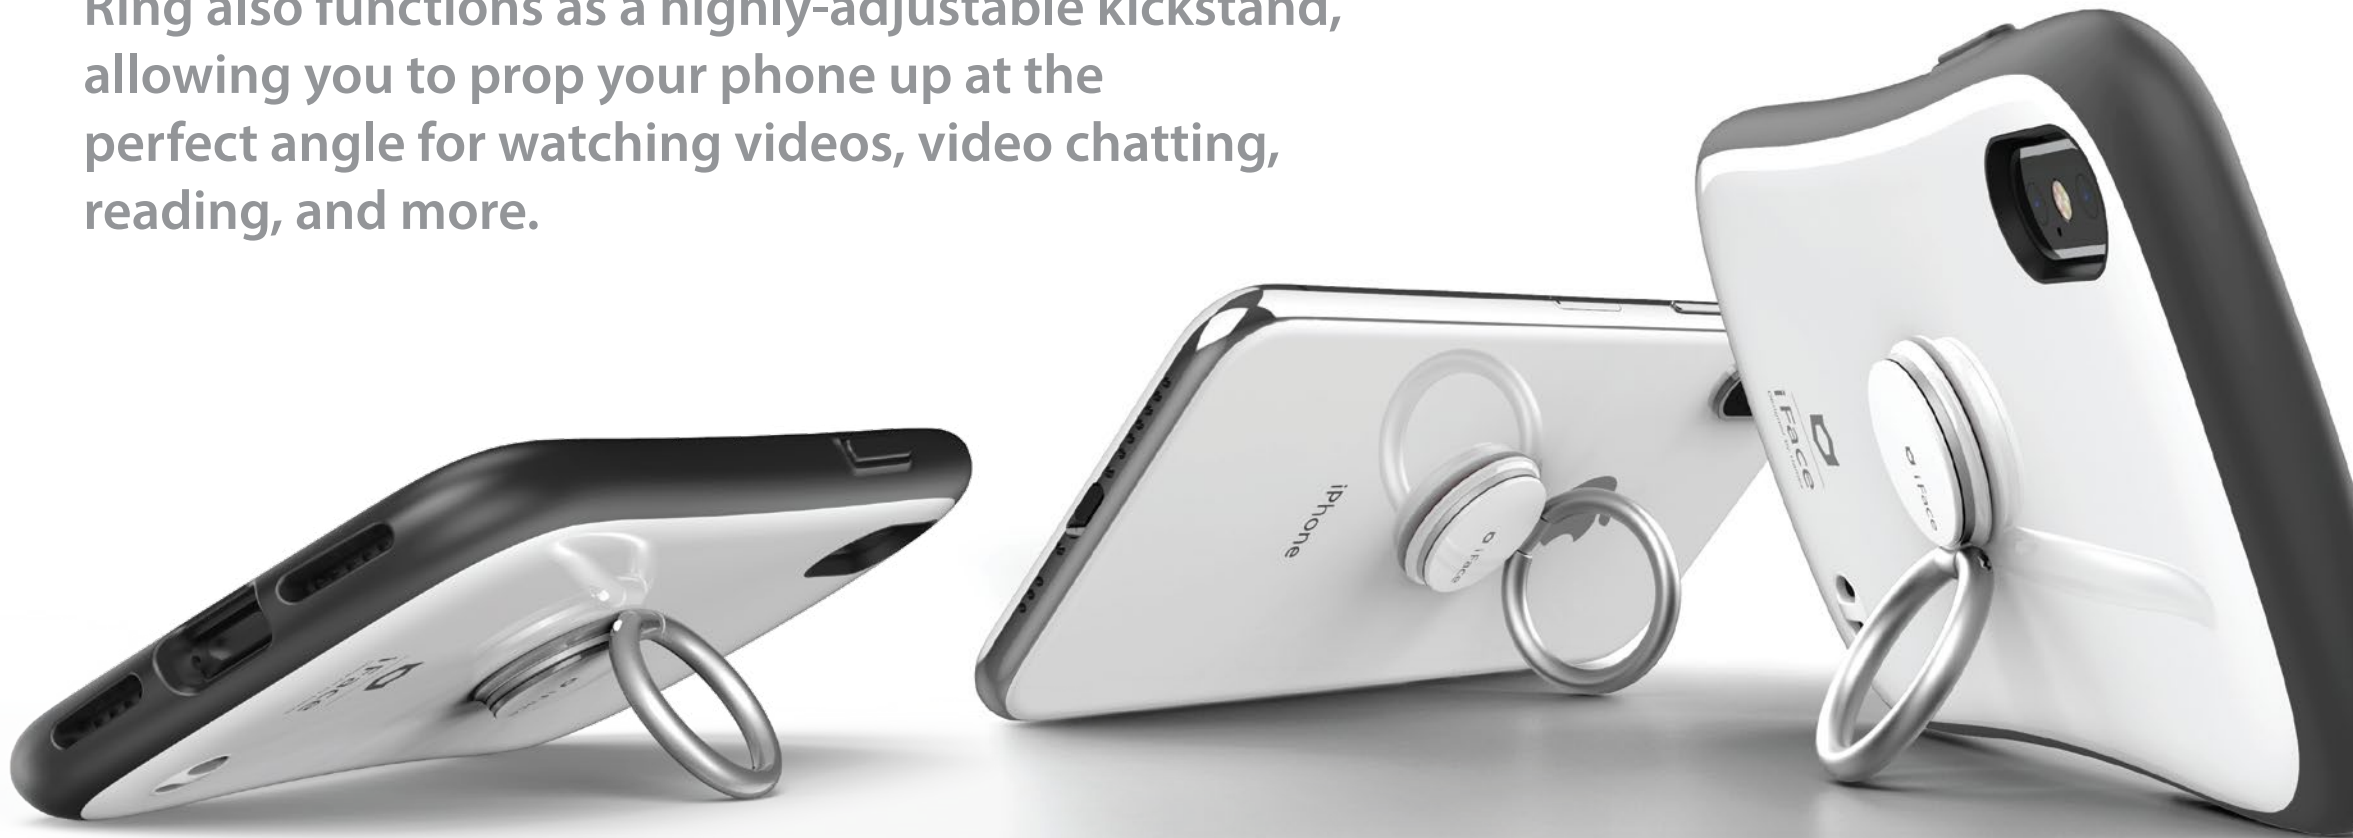

## Smart Ring

Finger Ring Holder (Skinny Type)

Smart Ring (Inner Circle / Outer Circle)

## Highly-adjustable kickstand.

Ring also functions as a highly-adjustable kickstand, allowing you to prop your phone up at the perfect angle for watching videos, video chatting, reading, and more.

**Various use angle**  
Rotated at various angles

## Freely with One Hand.

With the iFace fingering holder, you can easily touch parts that were difficult to reach with one hand. For larger smart phones, you can more clearly see the difference.

## Slim Design.

The iFace fingering holder has a slim design compared to the existing ring. The circular ring shape can be removed from the finger more gently than the angled shape.