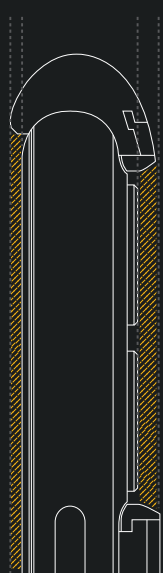

Front display protection

Designed for your safe display by constructed **1mm** higher than screen.

Rear camera protection

Perfect protection for your rear camera by constructed **2.14mm** higher than camera hole position.

1mm 2.14mm

Sophisticated details.