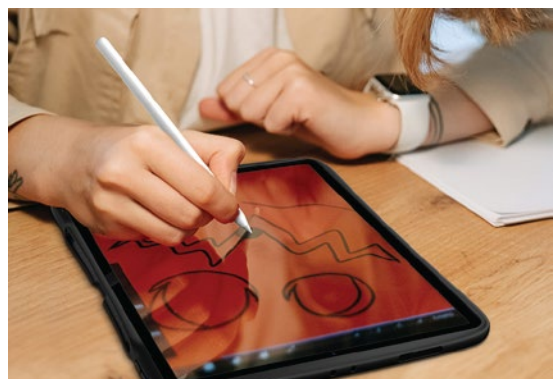

Canvas for Creators

Turn imagination into reality

Reflection

for iPad

Ignite your creativity

For those moments where inspiration and expressive ideas flow in, iFace is with you in every creative moment.

Safely tucked away

A secure holder for your Apple Pencil.
Charge it on the go without
worrying about losing it.

* Only iPad Pro & iPad Air case

Notch for easy grip

Designed for easy
attaching and detaching
of Apple Pencil

Secure pencil holder

Optimally designed to safely
secure Apple Pencil

Elevate the beauty of iPad design

The reinforced PC transparent back with clear finish reveals the beauty of your iPad.

TPU

Supreme shock absorption through excellent elasticity

PC

Strong protection from external shock and scratches

Protection in one line

The signature curve enhances shock absorption and protection against impacts.

Soft-touch button

The precise inner-dual design offers greater smoothness