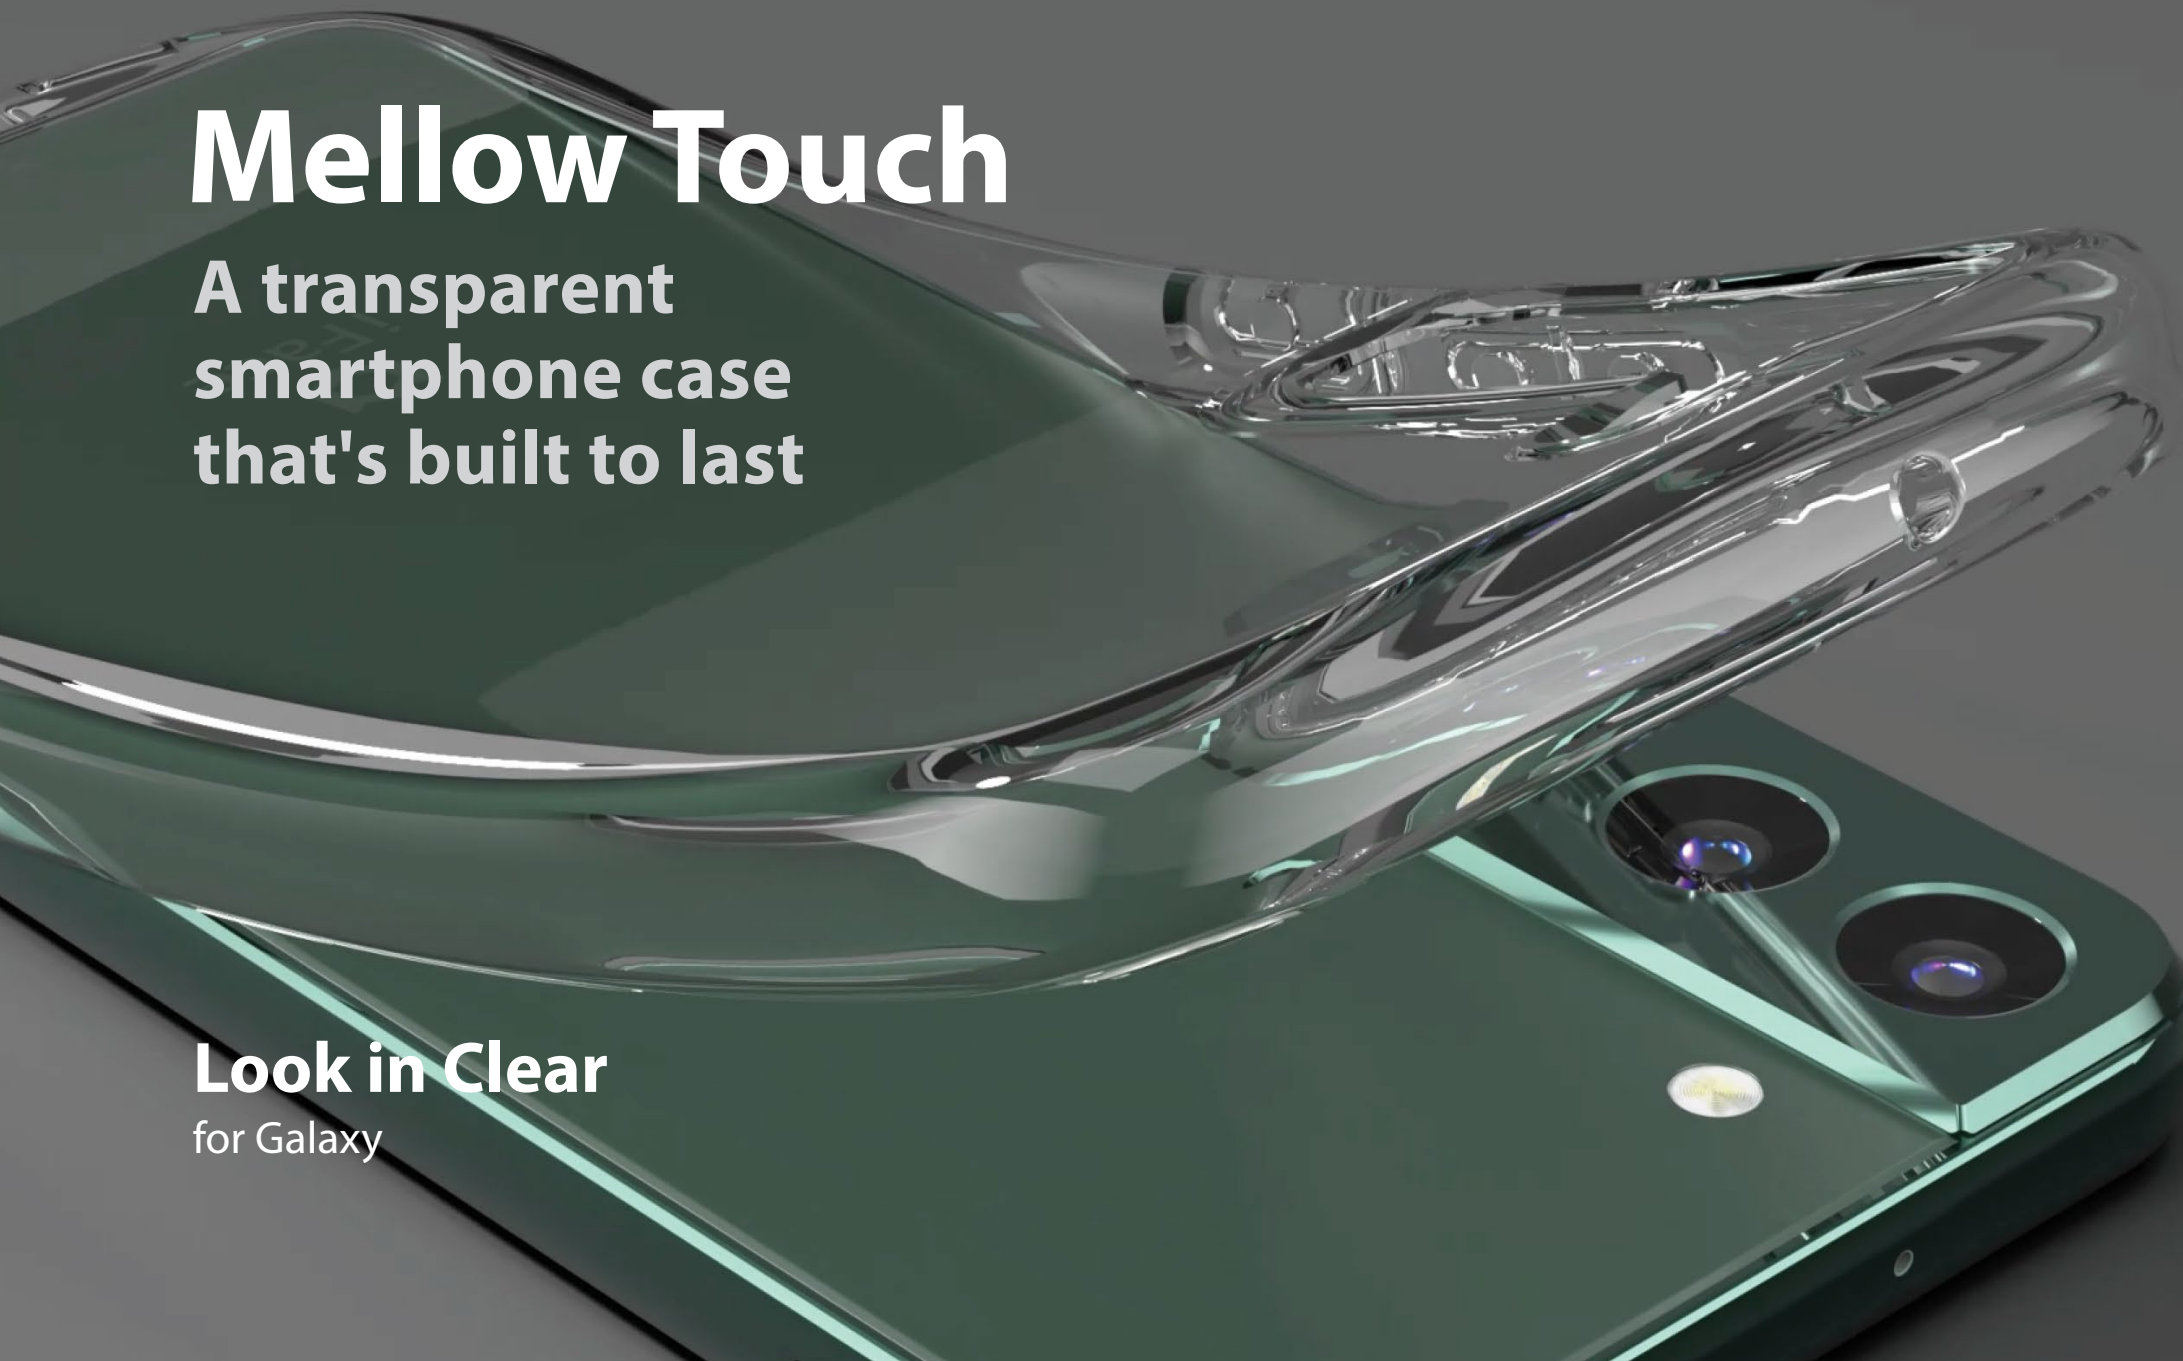

# Mellow Touch

A transparent  
smartphone case  
that's built to last

**Look in Clear**  
for Galaxy

**Look in Clear** for Galaxy

 iFace

# No more devastating drops

We've tested our design  
over 26 drops from 1.22m high with  
no damage or abnormalities.

## MIL-STD-810G Test is

passed when the device operates well without any problems after dropped 26 times at 1.2 meters height. We pass this kind of tough test and our case perfectly protects the device itself from the unexpected external shocks.

## **Clear with no bubbles underneath**

With our unique microdot pattern, our Galaxy case fits snugly to prevent any bubbling between the case and the phone.