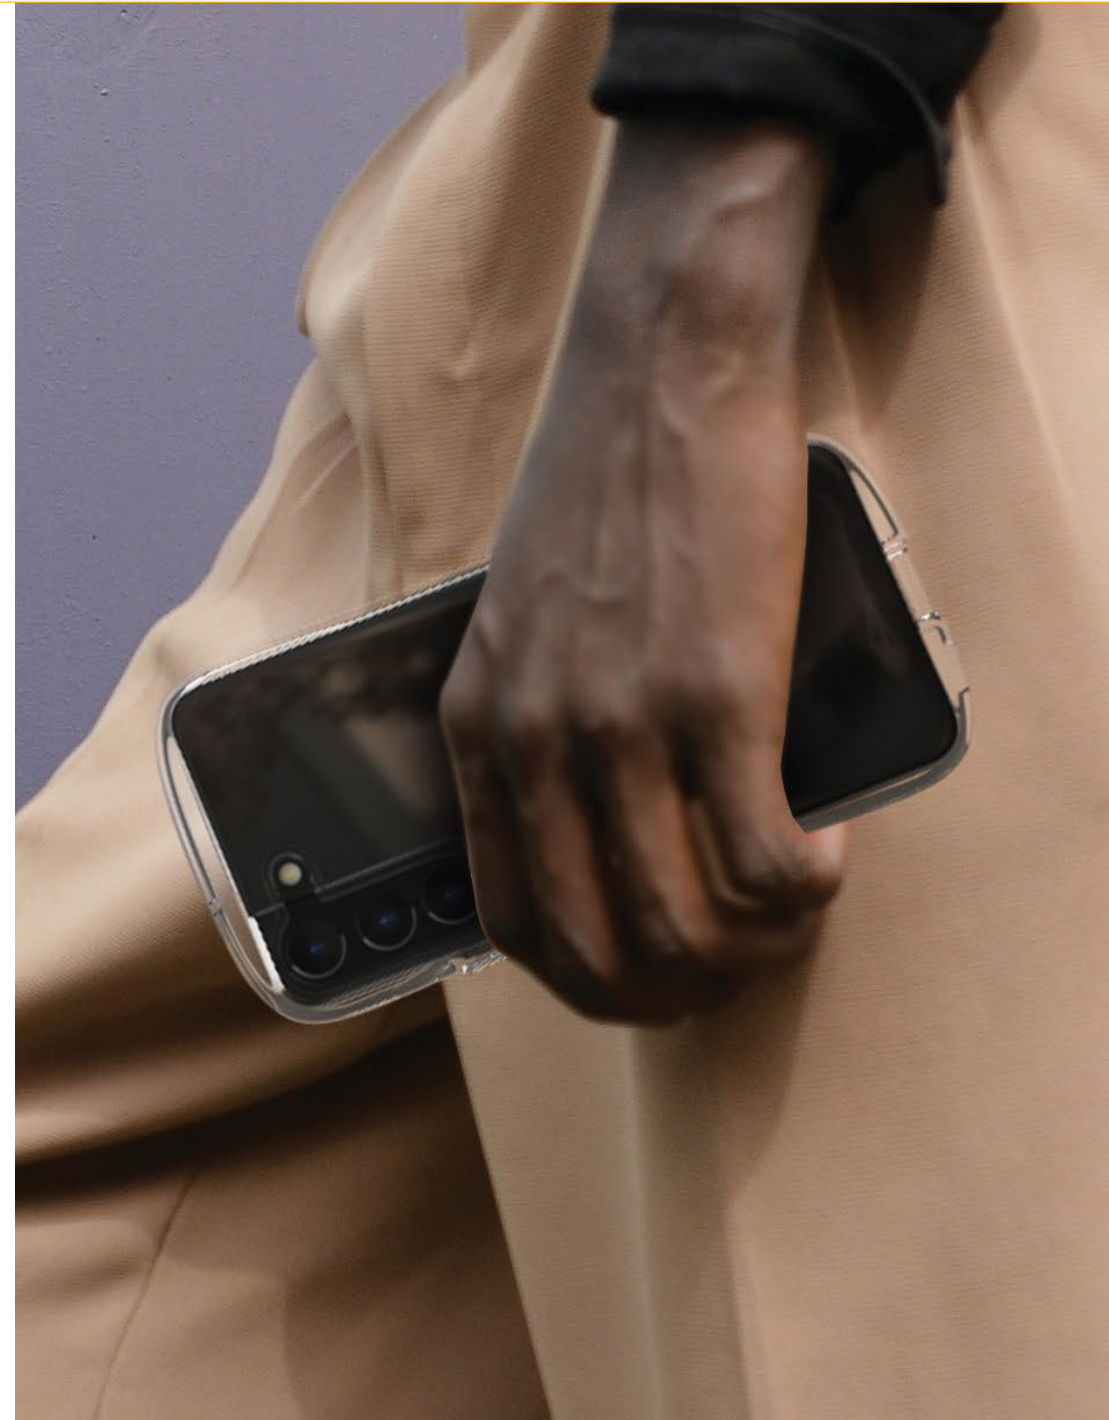

# Mellow Touch

A transparent  
smartphone case  
that's built to last

**Look in Clear**  
for Galaxy

**Look in Clear** for Galaxy

 iFace

# No more devastating drops

We've tested our design  
over 26 drops from 1.22m high with  
no damage or abnormalities.

## MIL-STD-810G Test is

passed when the device operates well without any problems after dropped 26 times at 1.2 meters height. We pass this kind of tough test and our case perfectly protects the device itself from the unexpected external shocks.

## **Clear with no bubbles underneath**

With our unique microdot pattern, our Galaxy case fits snugly to prevent any bubbling between the case and the phone.