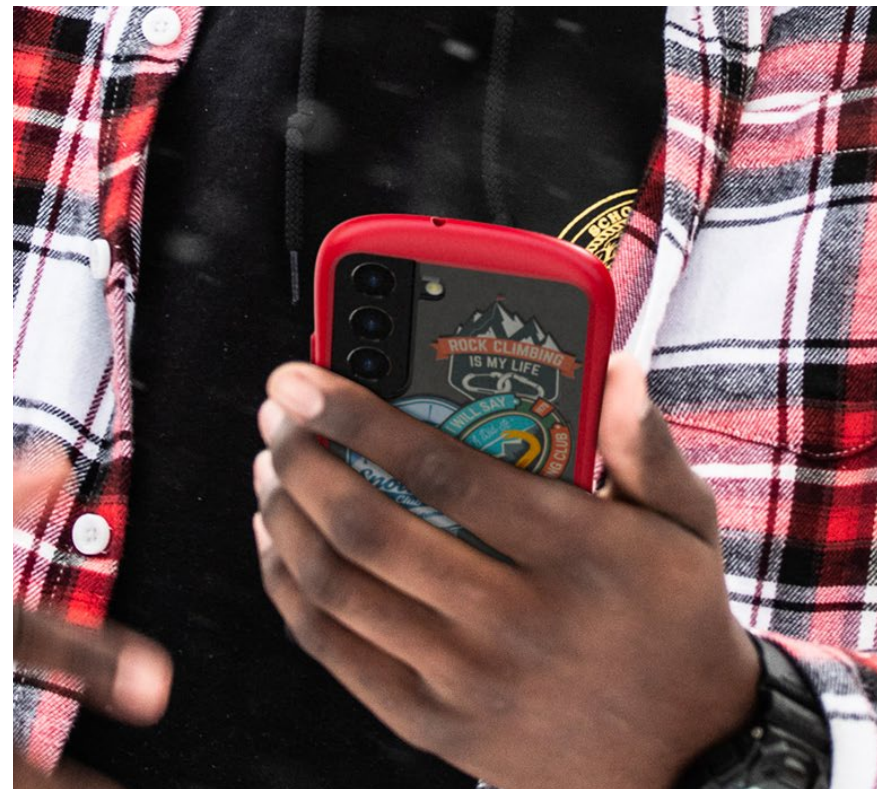

Truly be yourself

Real Glass Hybrid

Reflection
for Galaxy

Find your identity

Reflection reveals the original gorgeous Galaxy design with a transparent back panel. We added signature elegant iFace curves to make the original even more unique.

* for Galaxy S23 series

Wireless charging compatible

Easily charge your phone with the case attached and make use of NFC function anytime. (like Samsung Pay)

A phone as unique as you are

Perfect for showcasing photos, stickers, and other decorations.
Create a unique look with each different color.

Reflection for Galaxy

iFace

**by
your
side.**

We encourage you to take the road
you've never taken.
Try something you've never done before.
Explore the unknown daily with
the warm feeling of being safe.
We will always protect you.
We are iFace.