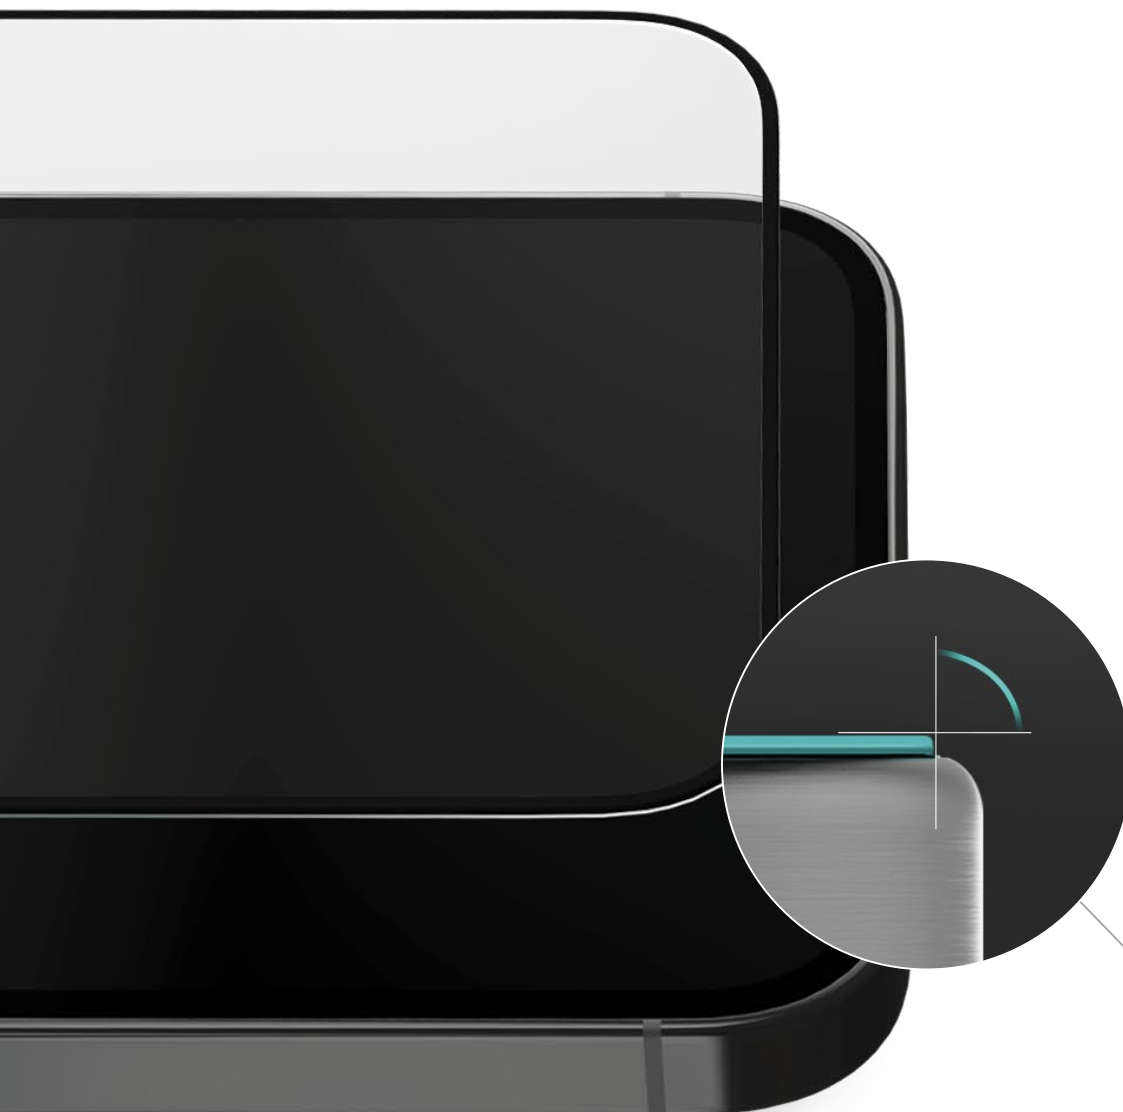

# Shatter-resistant

Special treatment helps minimize shards of glass spreading in case of breakage.

Normal tempered glass

iFace tempered glass with shatter-resistant treatment

## Perfect fit with your iPhone, even round edge

The 2.5TR curvature can perfectly fit with your iPhone nevertheless of edge round.