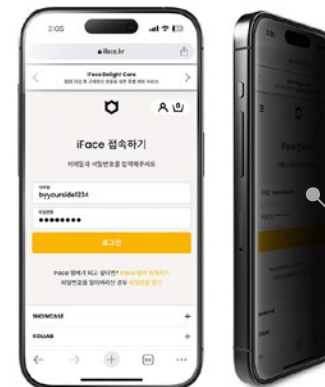

Restricts viewing angles
Protects your sensitive information from visual hacking.