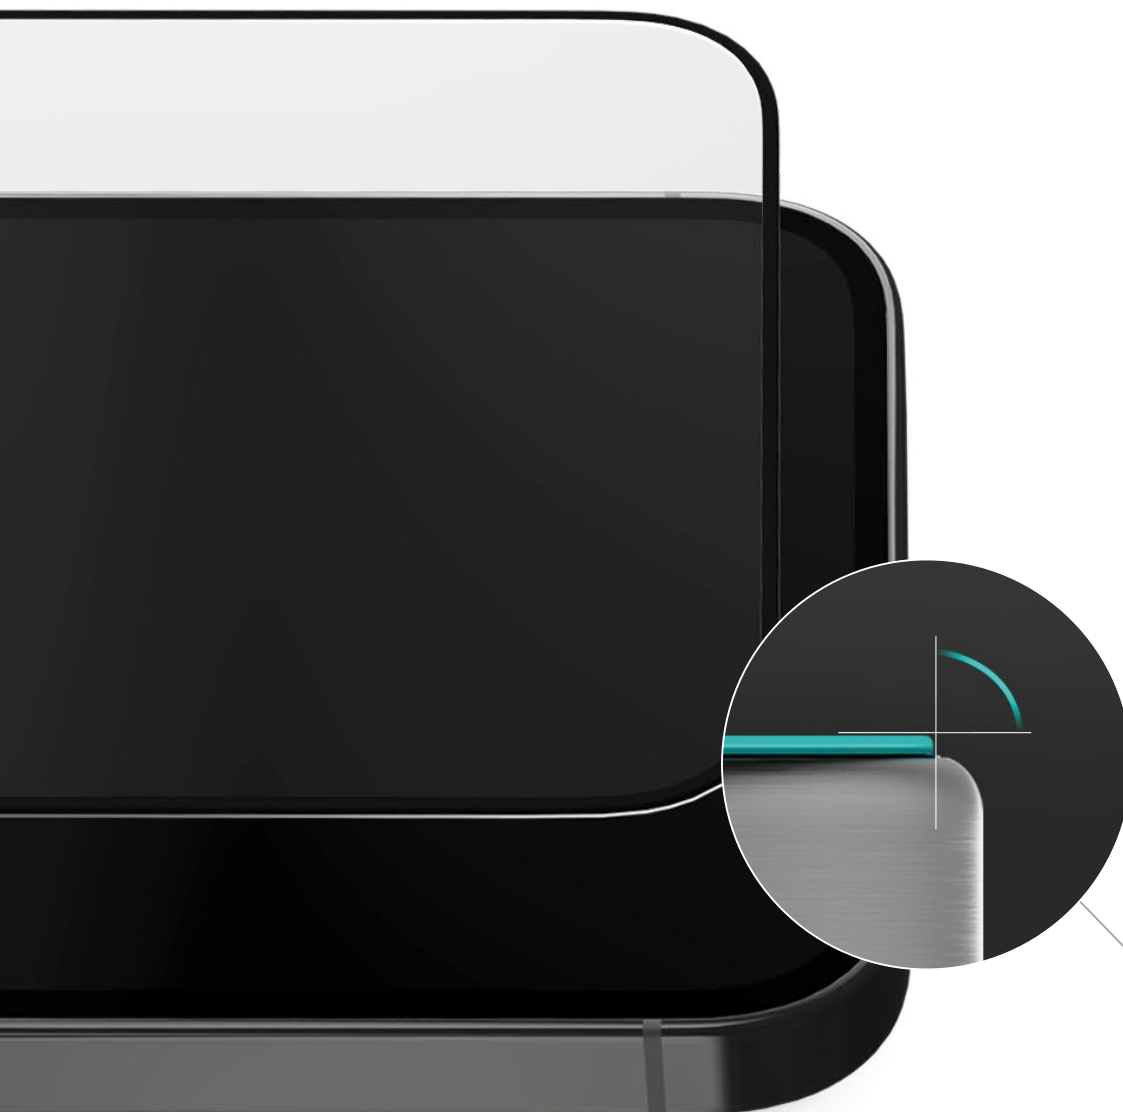

# Shatter-resistant

Special treatment helps minimize shards of glass spreading in case of breakage.

Normal tempered glass

iFace tempered glass with shatter-resistant treatment

## Perfect fit with your iPhone, even round edge

The 2.5TR curvature can perfectly fit with your iPhone nevertheless of edge round.