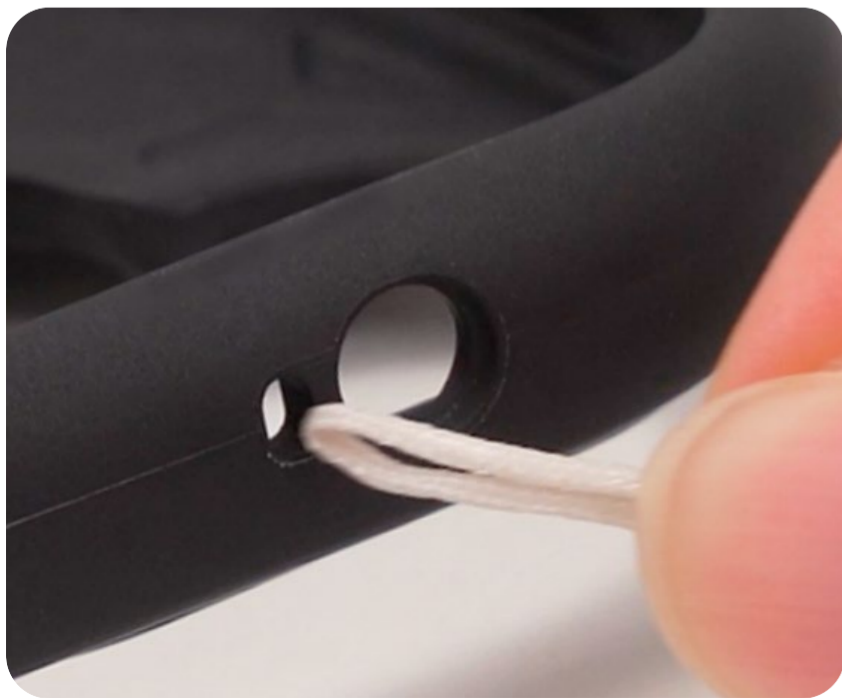

How to attach a strap to the Signature Ball :

1 Insert the strap string through the small strap hole on the side of the case.