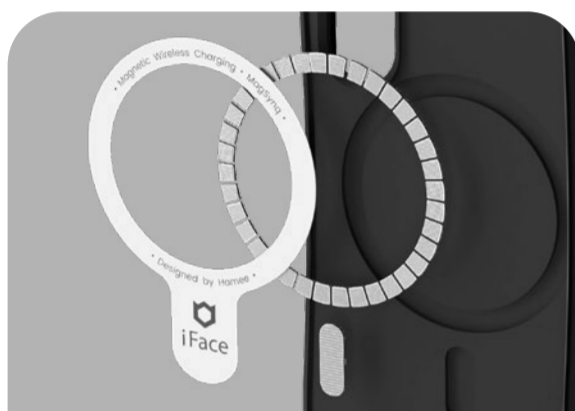

## MagSynq™

A lineup of MagSafe-exclusive accessories crafted by iFace's patent-pending design

### Signature Ball

Easy and more secure way to accessorize

### Air Pocket

For impact energy dispersion of the top

### Sensible Touch Feel

Inner rounded protrusions and integrated seams