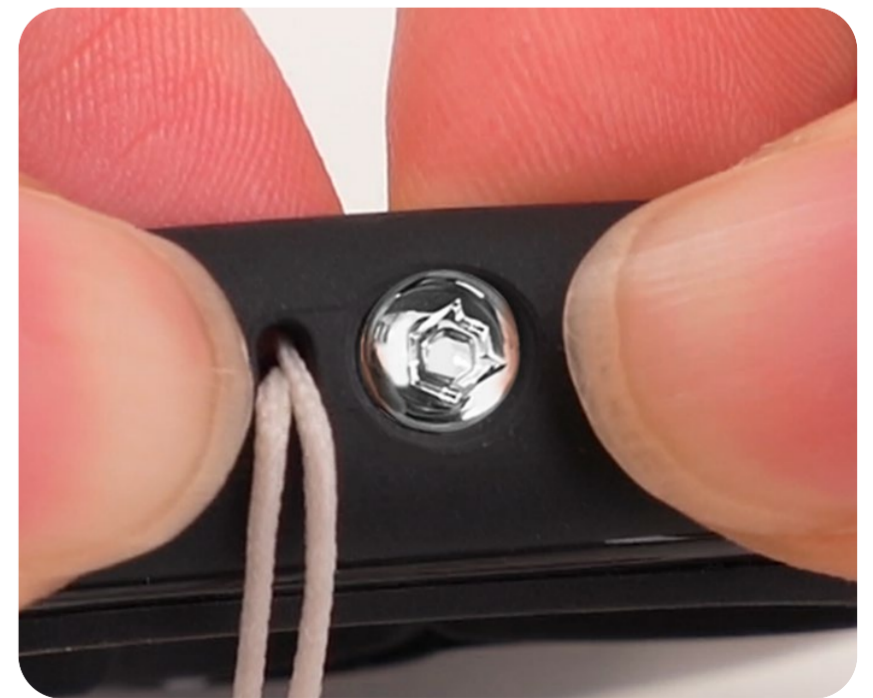

# Signature Ball

The iFace Signature Ball adds a unique design element for a striking brand identity. The functional design hole allows for attaching a hand strap or key rings.

## How to attach a strap to the Signature Ball :

**1** Insert the strap string through the small strap hole on the side of the case.

**2** Hang the strap string around the neck of the Signature Ball.

**3** Insert the Signature Ball into the Signature Ball hole and gently pull the strap.