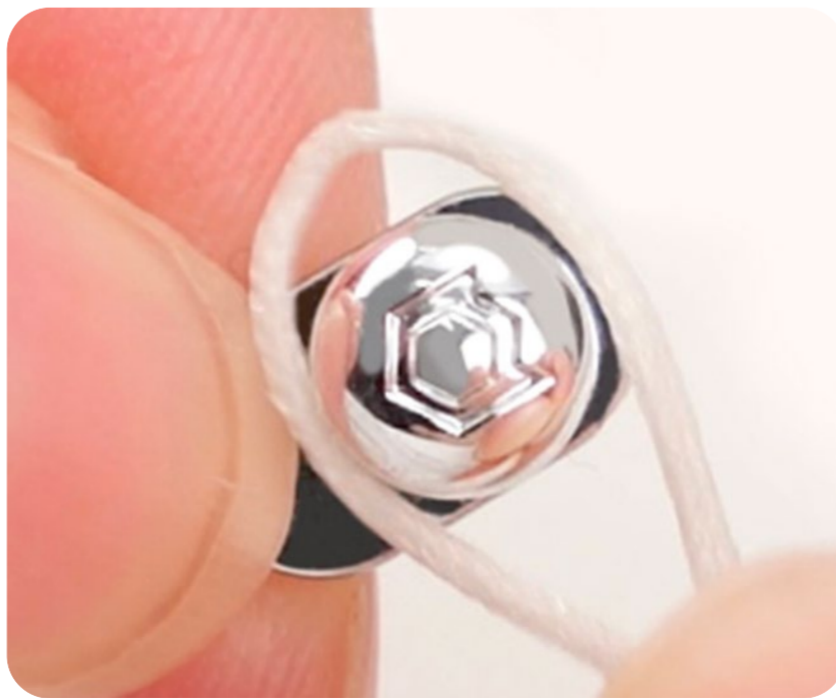

# Signature Ball

The iFace Signature Ball adds a unique design element for a striking brand identity. The functional design hole allows for attaching a hand strap or key rings.

## How to attach a strap to the Signature Ball :

**1** Insert the strap string through the small strap hole on the side of the case.

**2** Hang the strap string around the neck of the Signature Ball.

**3** Insert the Signature Ball into the Signature Ball hole and gently pull the strap.