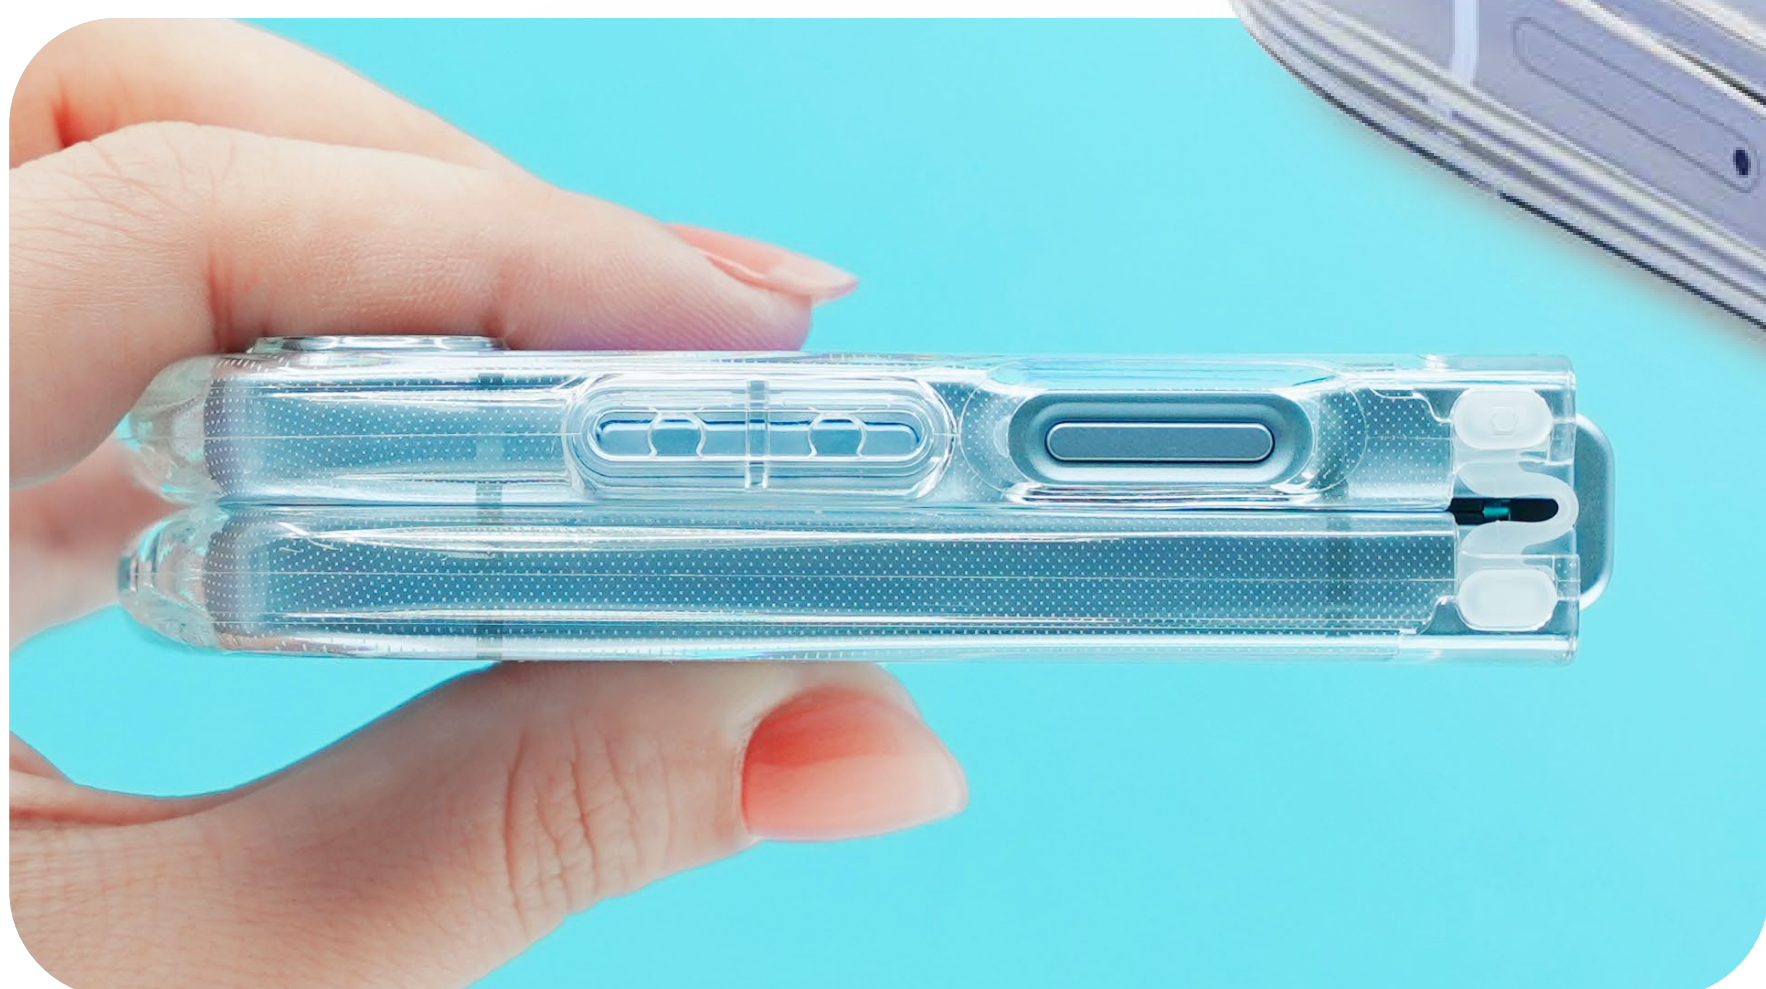

100% Original

 iFace

Look in Clear Hybrid
for Galaxy Z Flip6

Official Store

Hybrid Clear Case

Transparency to the Max

Seamless Fit, Perfect Flip

Crystal Clear

Hybrid Dual Structure

Dot Pattern

Side TPU prevents
air pockets from
forming

Supreme shock
absorption through
excellent elasticity

Compact Size

TPU

PC

Strong
protection from
external shock
and scratches

Precise Gap
Between the case
and the device

Sensible Touch Feel

Inner rounded
protusions and
integrated
seams

Side Connection Parts

Innovative Attention to Detail

Secure Rib Design

Precise Custom Design

The secure ribs keep the
case firmly in place,
preventing any unnecessary
shift or detachment

Strap Hole

Comfortable Grip

Ergonomic
Curved
Design

Folded

Unfolded

iFace

Camera and Flex Window Protection

Perfectly capturing
every detail with
unique clarity