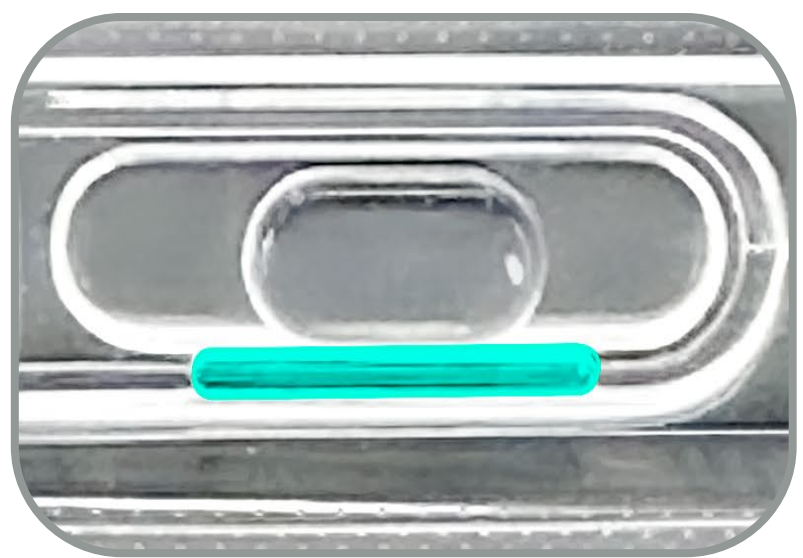

100% Original

 iFace

Look in Clear Hybrid
for Galaxy Z Flip6

Official Store

Hybrid Clear Case

Transparency to the Max

Seamless Fit, Perfect Flip

Crystal Clear

Hybrid Dual Structure

Dot Pattern

Side TPU prevents
air pockets from
forming

Supreme shock
absorption through
excellent elasticity

Compact Size

TPU

PC

Strong
protection from
external shock
and scratches

Precise Gap
Between the case
and the device

Sensible Touch Feel

Inner rounded
protusions and
integrated
seams

Side Connection Parts

Innovative Attention to Detail

Secure Rib Design

Precise Custom Design

The secure ribs keep the
case firmly in place,
preventing any unnecessary
shift or detachment

 Based on Customer Review

Side Connection Parts

Using iFace's unique design, the new Side Connection Parts offer a sturdy, one-piece feel for enhanced stability and ease of use, inspired by our commitment to customer feedback