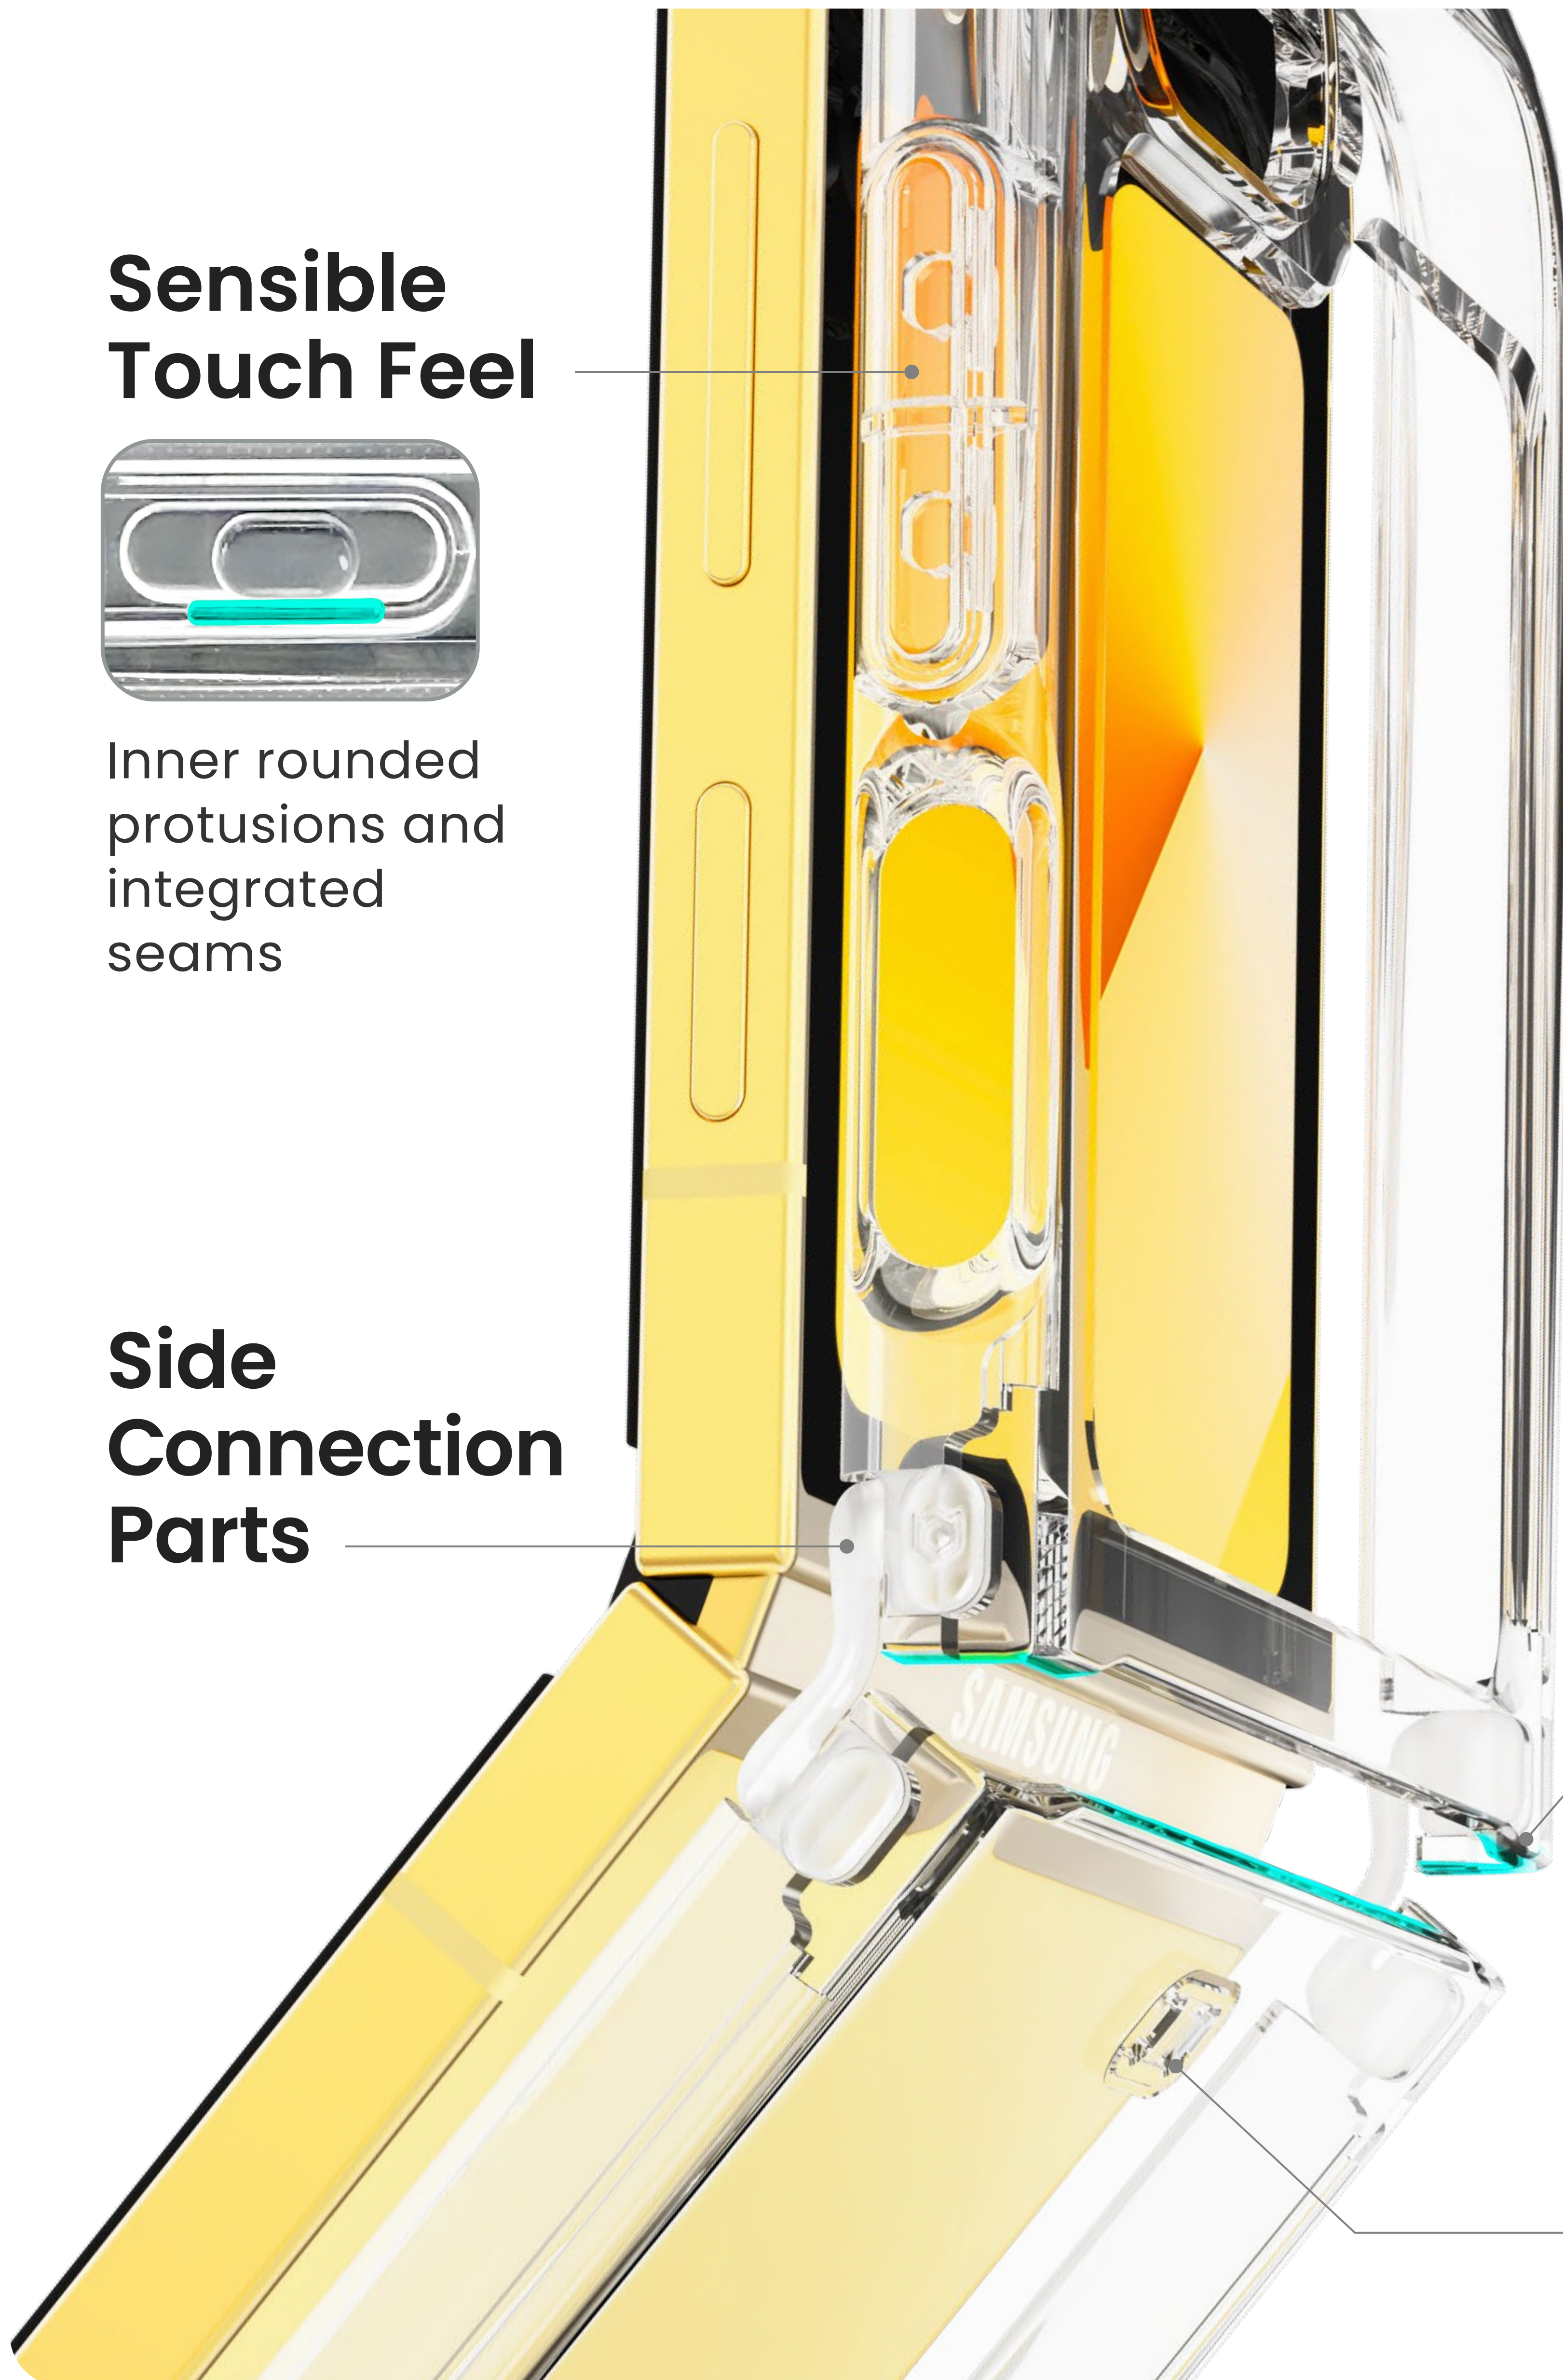

100% Original

 iFace

Look in Clear Hybrid
for Galaxy Z Flip6

Official Store

Hybrid Clear Case

Transparency to the Max

Seamless Fit, Perfect Flip

Crystal Clear

Hybrid Dual Structure

Dot Pattern

Side TPU prevents
air pockets from
forming

Supreme shock
absorption through
excellent elasticity

Compact Size

TPU

PC

Strong
protection from
external shock
and scratches

Precise Gap
Between the case
and the device

Sensible Touch Feel

Inner rounded
protusions and
integrated
seams

Side Connection Parts

Innovative Attention to Detail

Secure Rib Design

Precise Custom Design

The secure ribs keep the
case firmly in place,
preventing any unnecessary
shift or detachment

Strap Hole

Comfortable Grip

Ergonomic
Curved
Design

Folded

Unfolded

iFace

Camera and Flex Window Protection

Perfectly capturing
every detail with
unique clarity