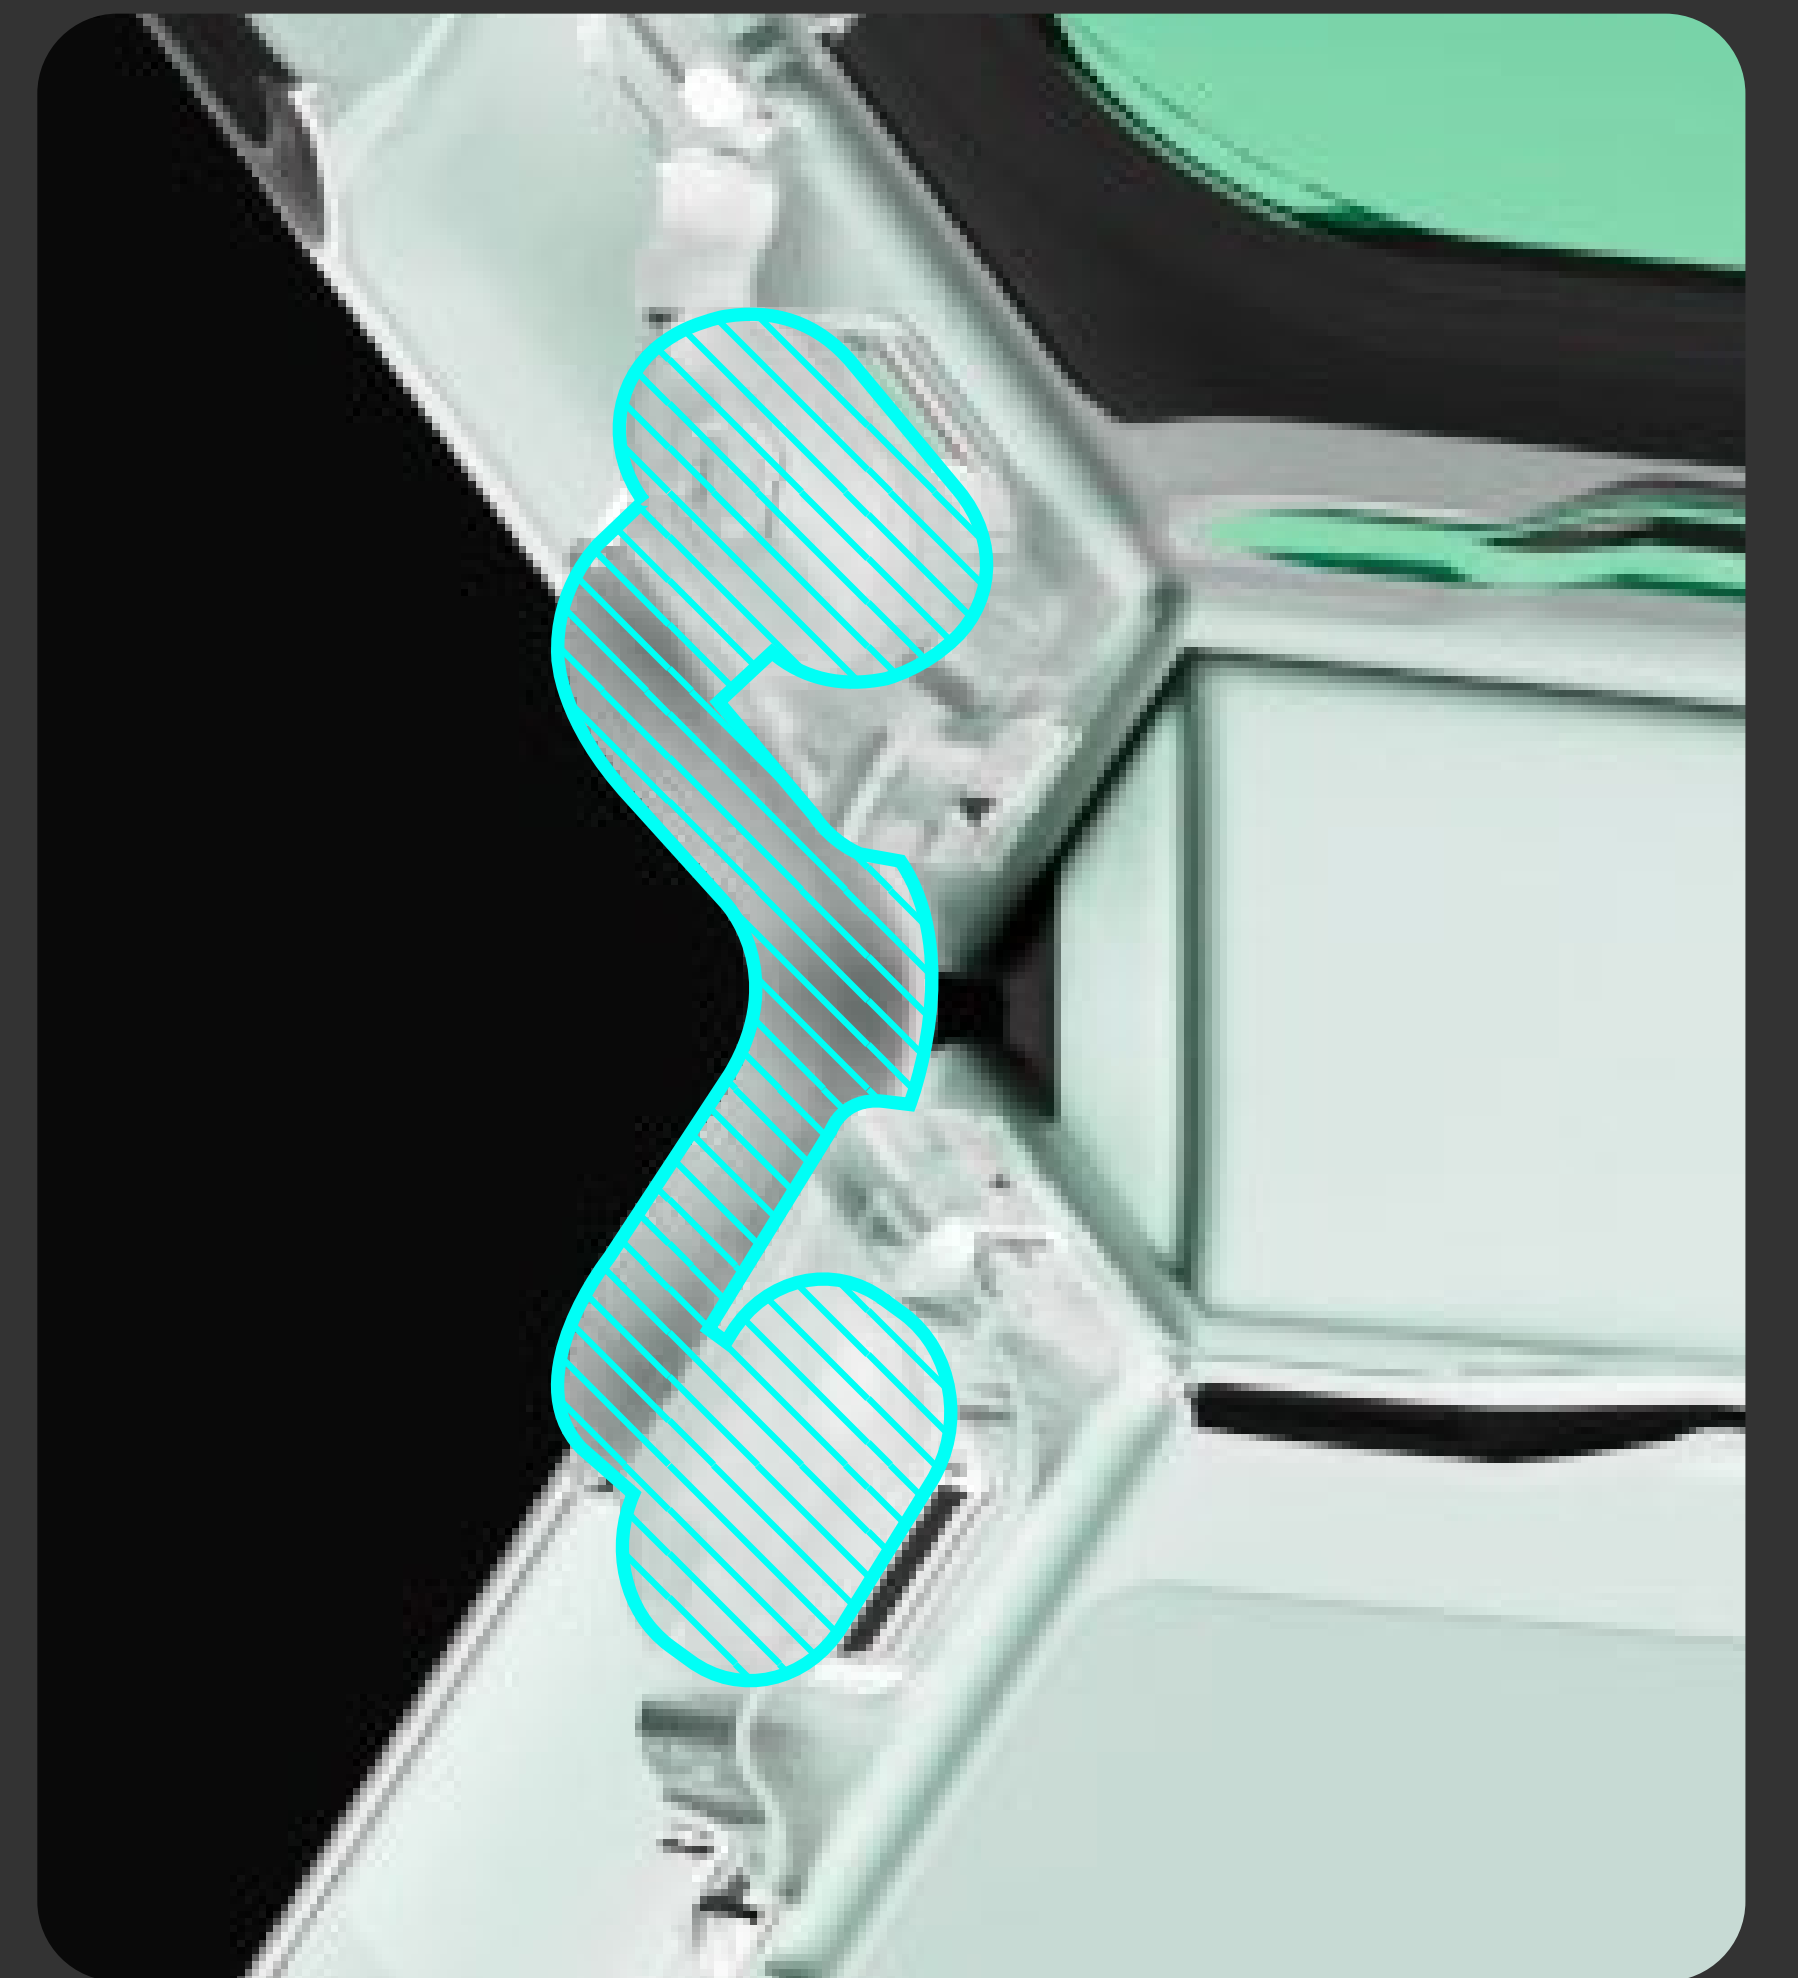

Based on Customer Review

Side Connection Parts

Using iFace's unique design, the new Side Connection Parts offer a sturdy, one-piece feel for enhanced stability and ease of use, inspired by our commitment to customer feedback

*Applicable from the Galaxy Z Flip6

Clear