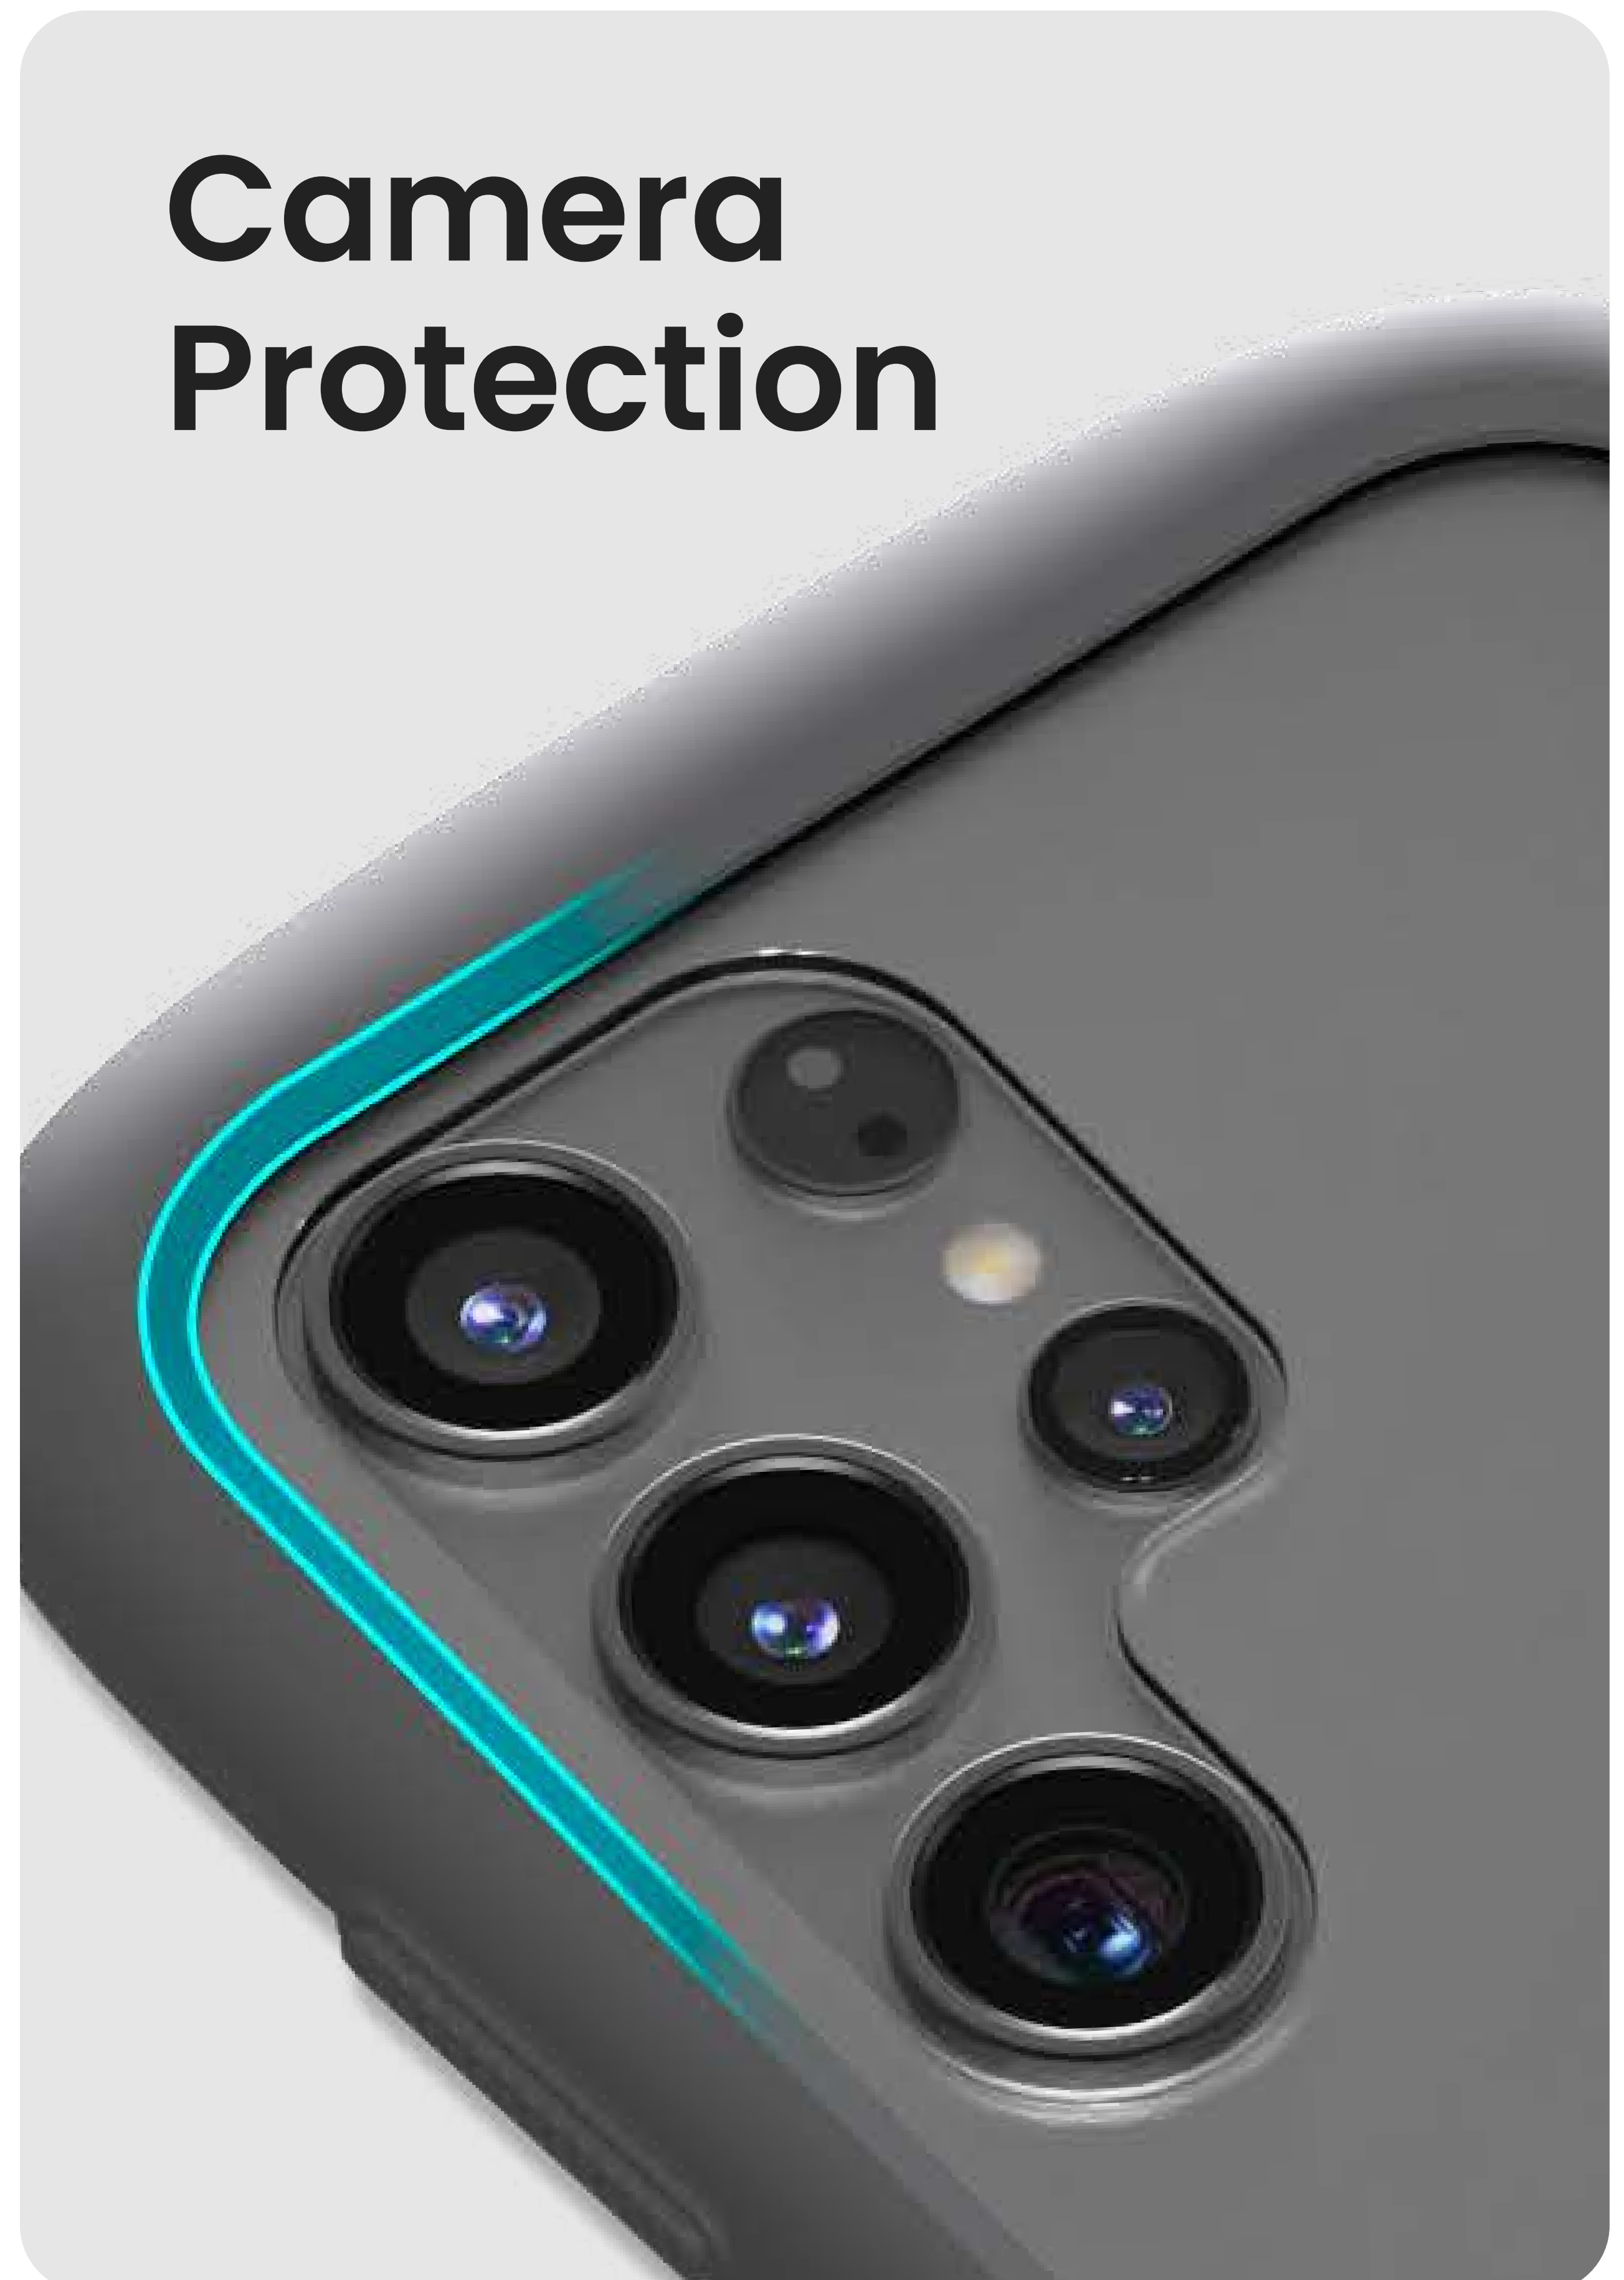

No more
devastating
drops

MIL-STD-810G Test

**Over 26 drops from a height of 1.22m
with no damage or abnormalities**

**Screen
Protection**

**Raised
Bezel**

Perfectly capturing
every detail with
unique clarity

**Camera
Protection**

Black

Gray

Beige

Pale Blue

Honey Yellow

 Based on Customer Review

Upgraded Glass!