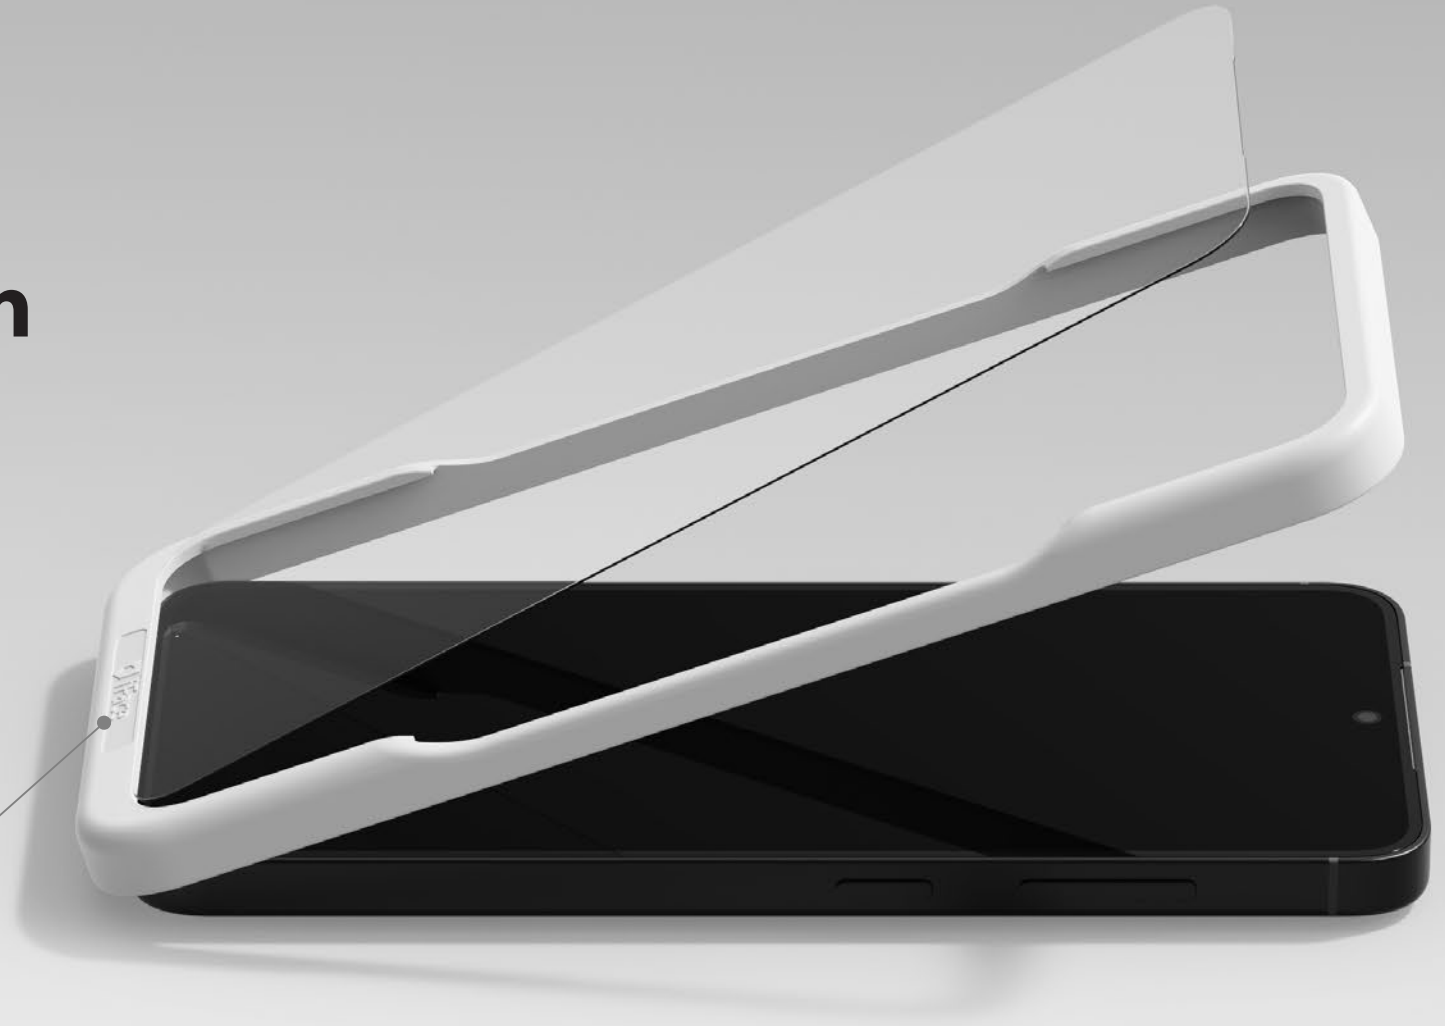

Crystal Clear

Protection your Galaxy needs,
without compromising on looks.

Tempered Glass
for Galaxy S Series

Excellent transmittance

It is designed for ultra high resolution and offers perfect clarity and accurate color optimized for AMOLED screens.

Easy installation

Includes the alignment installation kit for effortless application.

Installation Frame

**The original touch
and feel of Galaxy
remains unchanged**

***Oleophobic Coating**

maintains Galaxy's velvety smooth touch and excellent response speed.

Perfect fit with your Galaxy

The 2.5TR curvature
can perfectly fit with
your device nevertheless
of edge round.

by
your
side.

We encourage you to take the road you've never taken.
Try something you've never done before. Explore
the unknown daily with the warm feeling of being safe.
We will always protect you.
We are iFace.