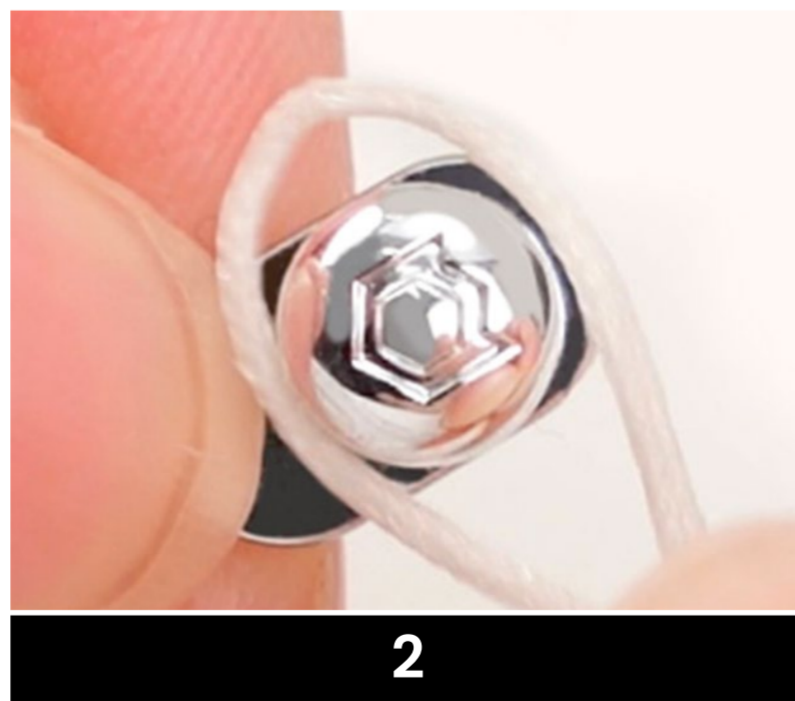

Glossy white
with aurora glow

🔧 **New! Only iFace**

Signature Ball

The iFace Signature Ball adds a unique design element for a striking brand identity. The functional design hole allows for attaching a hand strap or key rings.

How to attach a strap to the Signature Ball :

Insert the strap string through the small strap hole on the side of the case.

Hang the strap string around the neck of the Signature Ball.

Insert the Signature Ball into the Signature Ball hole and gently pull the strap.