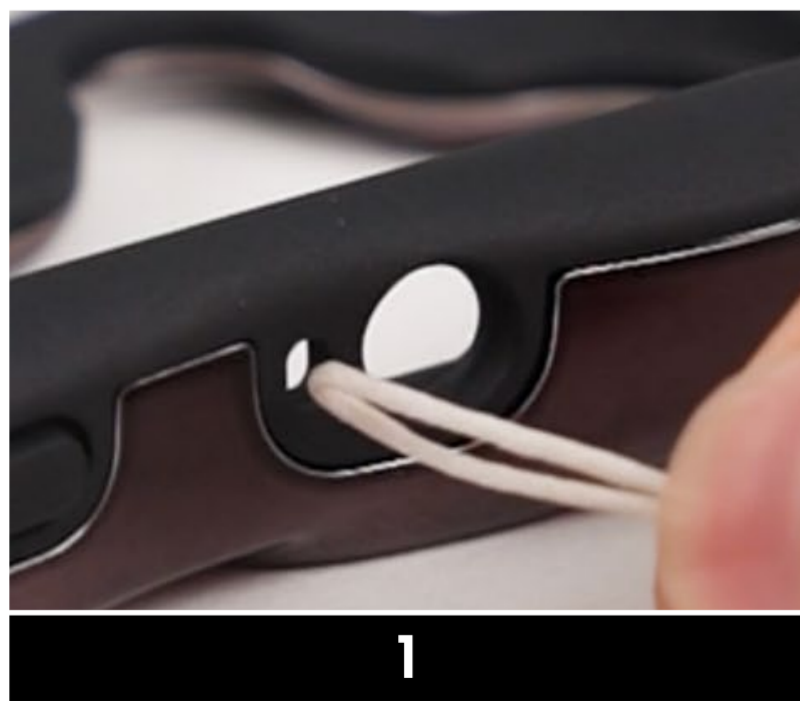

Glossy white
with aurora glow

🔧 **New! Only iFace**

Signature Ball

The iFace Signature Ball adds a unique design element for a striking brand identity. The functional design hole allows for attaching a hand strap or key rings.

How to attach a strap to the Signature Ball :

Insert the strap string through the small strap hole on the side of the case.

Hang the strap string around the neck of the Signature Ball.

Insert the Signature Ball into the Signature Ball hole and gently pull the strap.