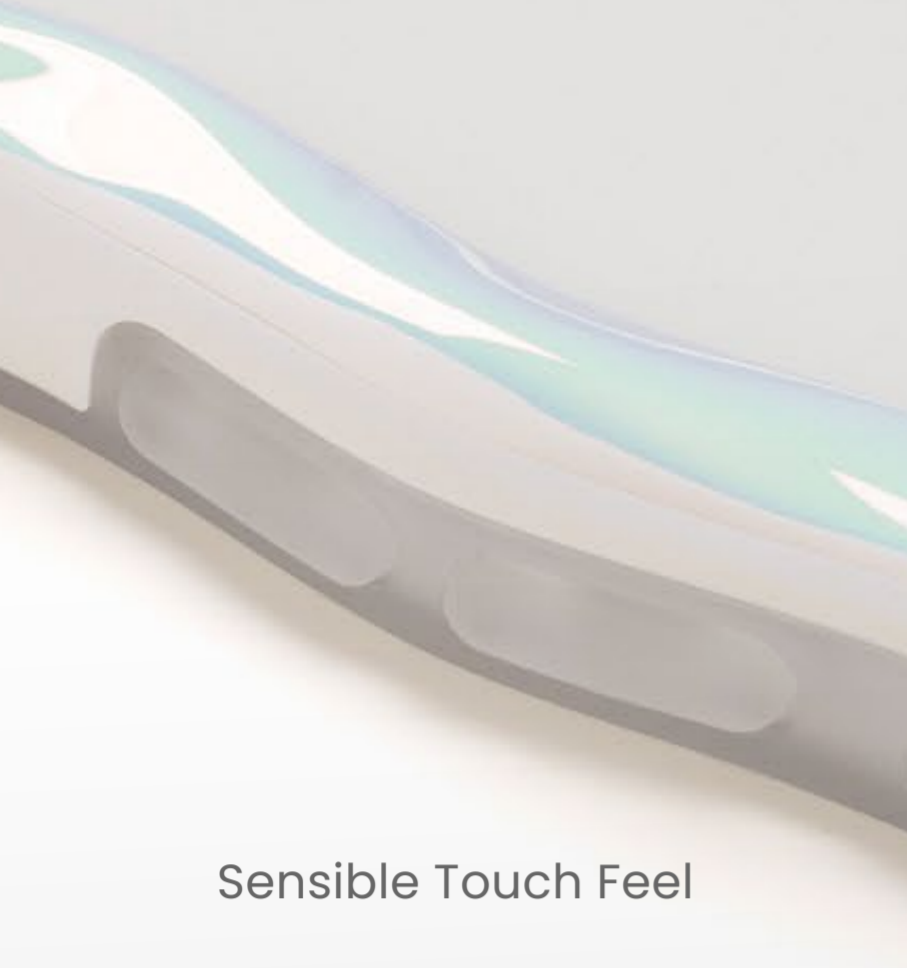

Captivate with the elegance
of an art-inspired design

1, 2

Attaching
lanyards, straps,
and charms

Signature Ball **1**

2 Strap
Hole

Perfect for
Showcasing
photos, sticker,
and other
decorations

A key item to
illuminate
everyday moments

Comfortable grip
with wave shape

Sensible Touch Feel

Camera Protection

BeBling

Screen Protection

Perfectly capturing every detail with unique clarity

Charging / Speaker Holes

iFace Slogan