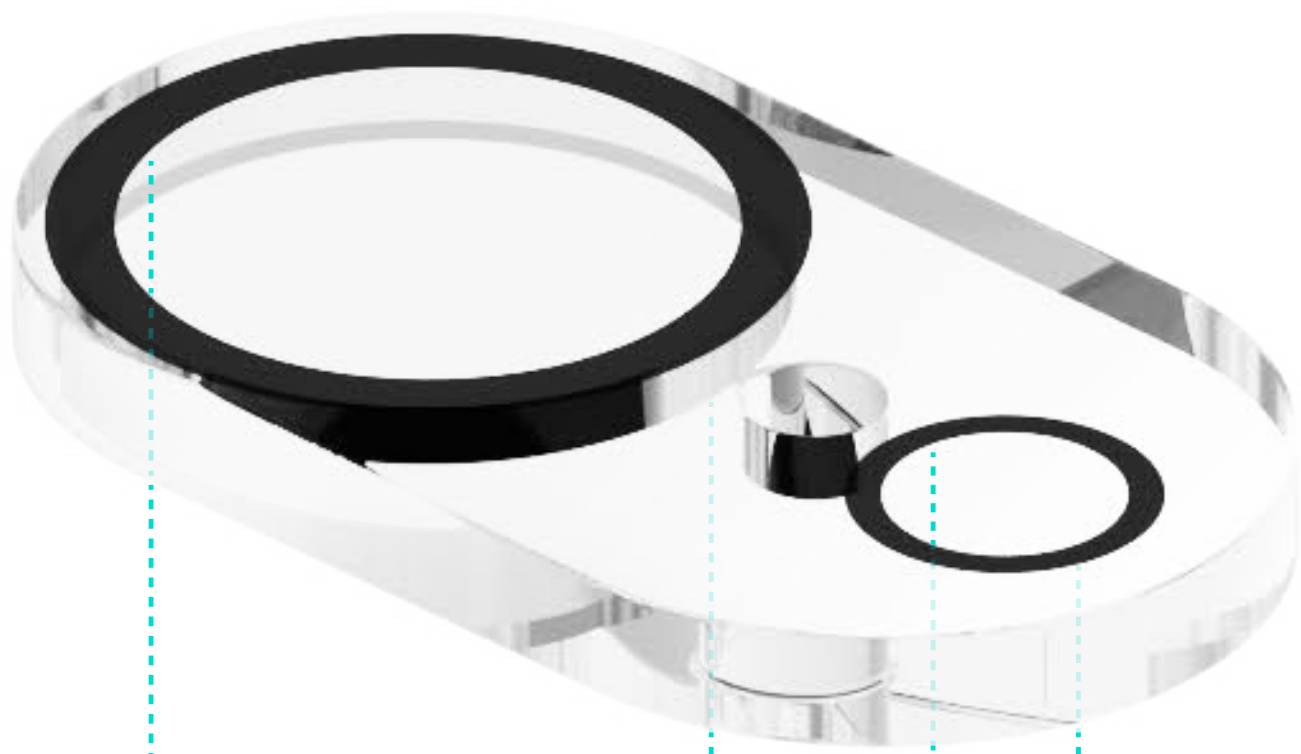

100% Original

 iFace

Camera Lens Protector
for iPhone

Official Store

Lens Protector

Full-cover camera lens protection

Provides an all-around edge camera lens protection
to guard against dust and impact

**Easy
Installation**

**Place on top, apply gently,
and be done.**

Perfect

Engineered to fit lens perfectly,
ensuring comprehensive
protection without compromising
on the quality of your photos.

Fit

**Don't
worry about
scratch
anymore**

**9H Hardness
Tempered Glass**

**Against
external shocks
and scratches**

No scratch!

Precision design for a perfect compatibility with iFace cases

Designed for a precise fit for iFace case lineup

Reflection