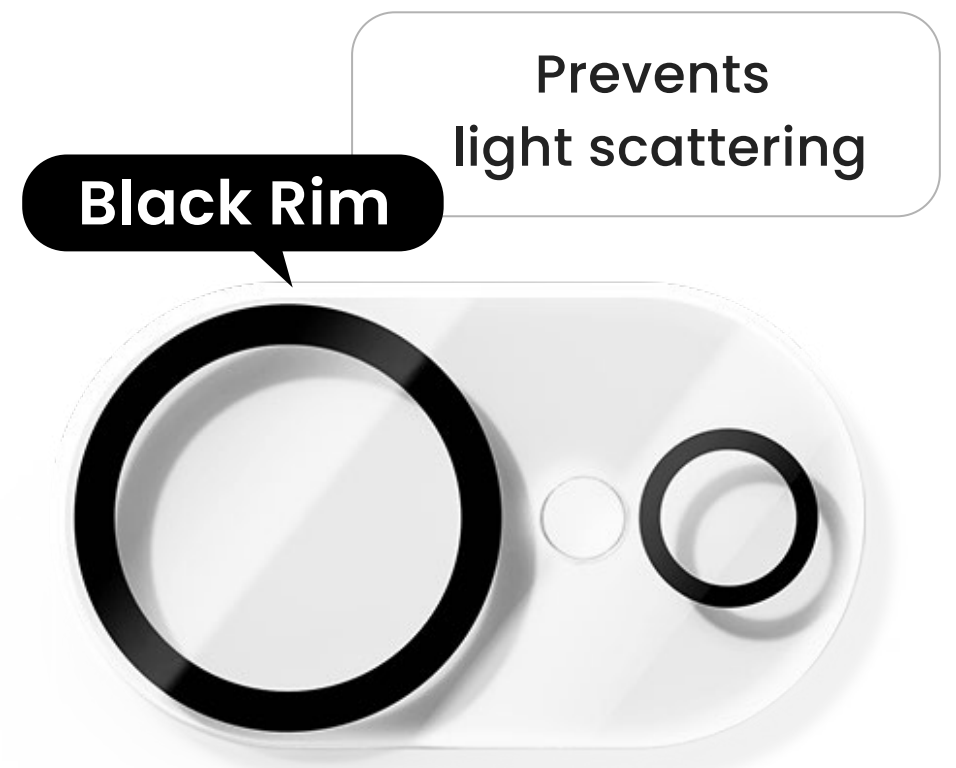

100% Original

 iFace

Camera Lens Protector
for iPhone

Official Store

Lens Protector

Full-cover camera lens protection

Provides an all-around edge camera lens protection
to guard against dust and impact

**Easy
Installation**

**Place on top, apply gently,
and be done.**

Perfect

Engineered to fit lens perfectly,
ensuring comprehensive
protection without compromising
on the quality of your photos.

Fit

**Don't
worry about
scratch
anymore**

**9H Hardness
Tempered Glass**

**Against
external shocks
and scratches**

No scratch!

Precision design for a perfect compatibility with iFace cases

Designed for a precise fit for iFace case lineup

Reflection