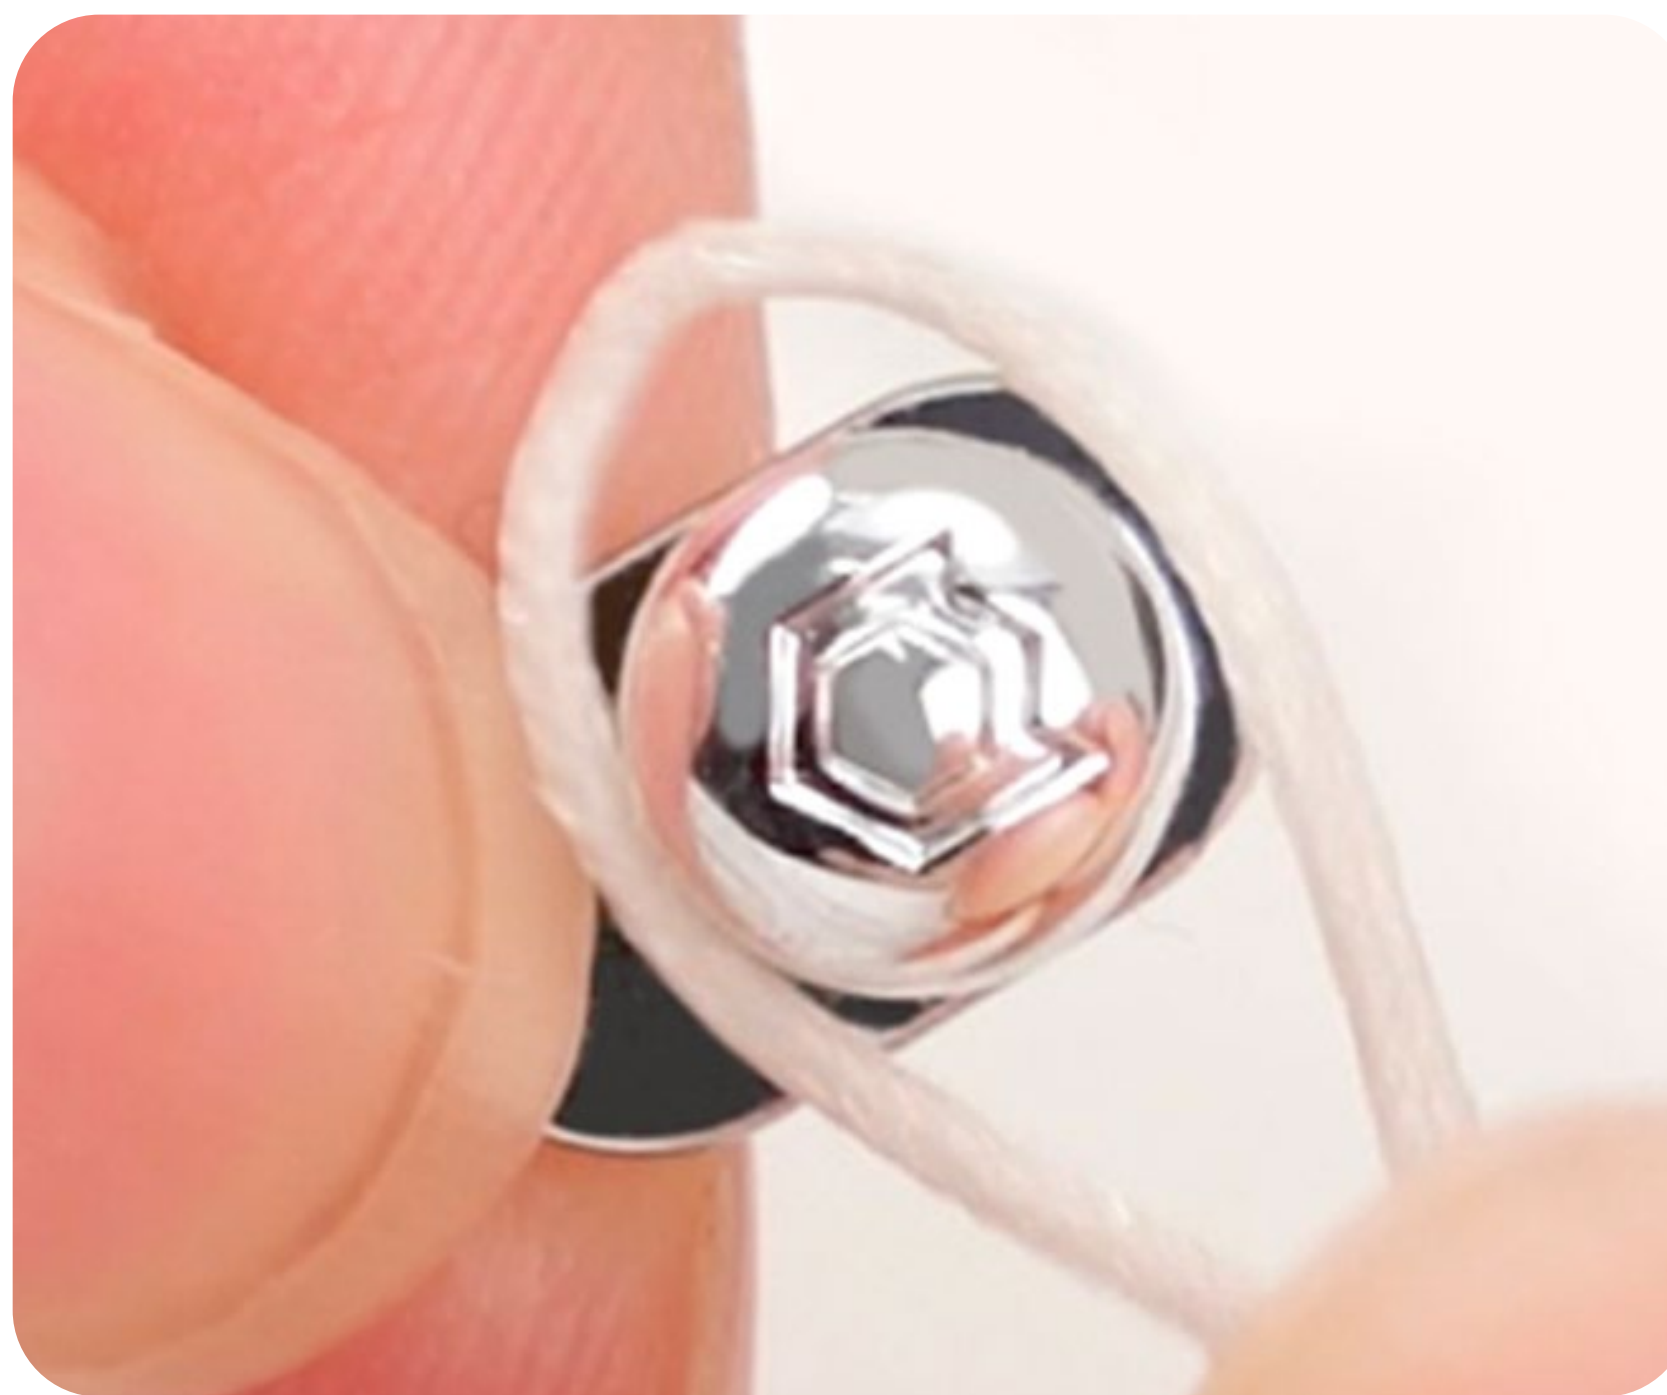

2 Hang the strap string around the neck of the Signature Ball.