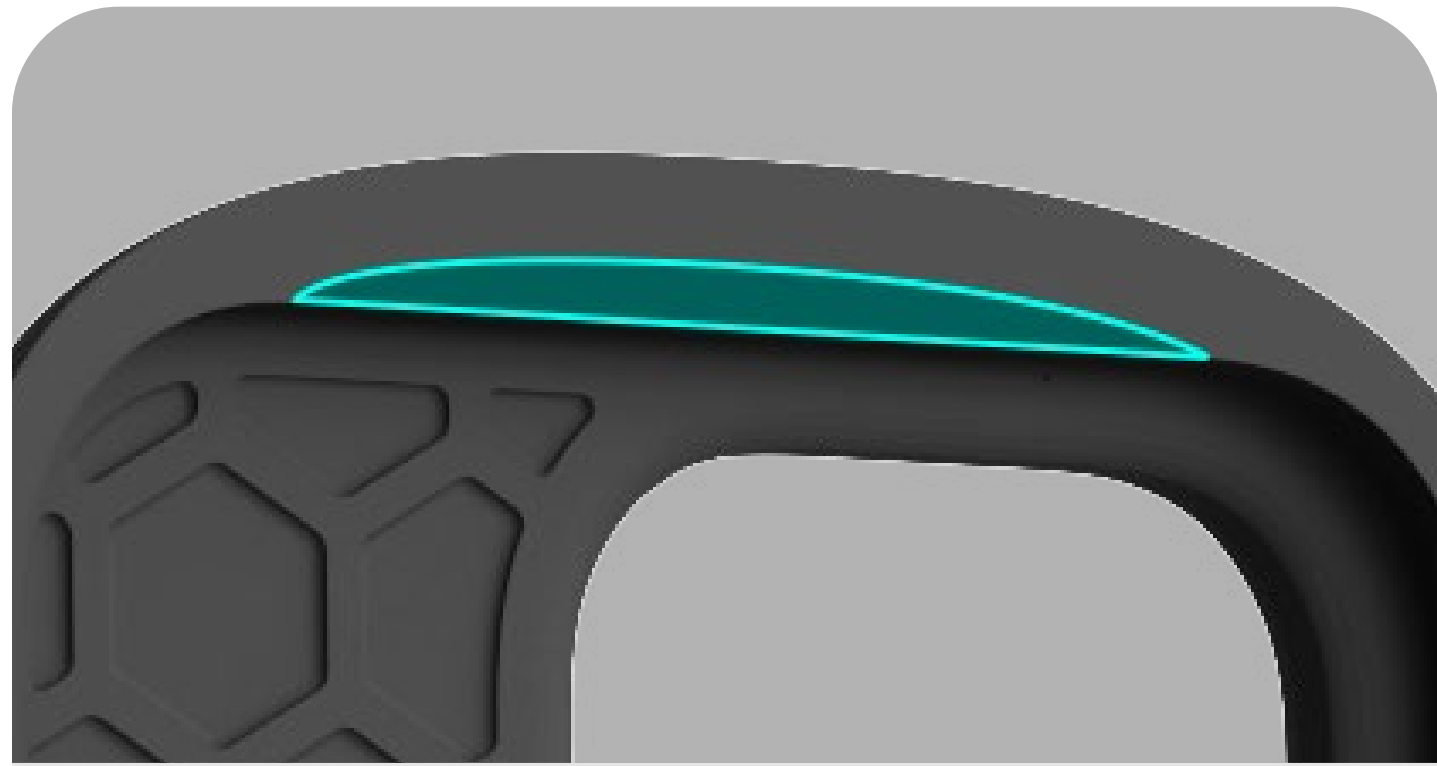

## MIL-STD-810G Test

Over 26 drops from a height of 1.22m  
with no damage or abnormalities