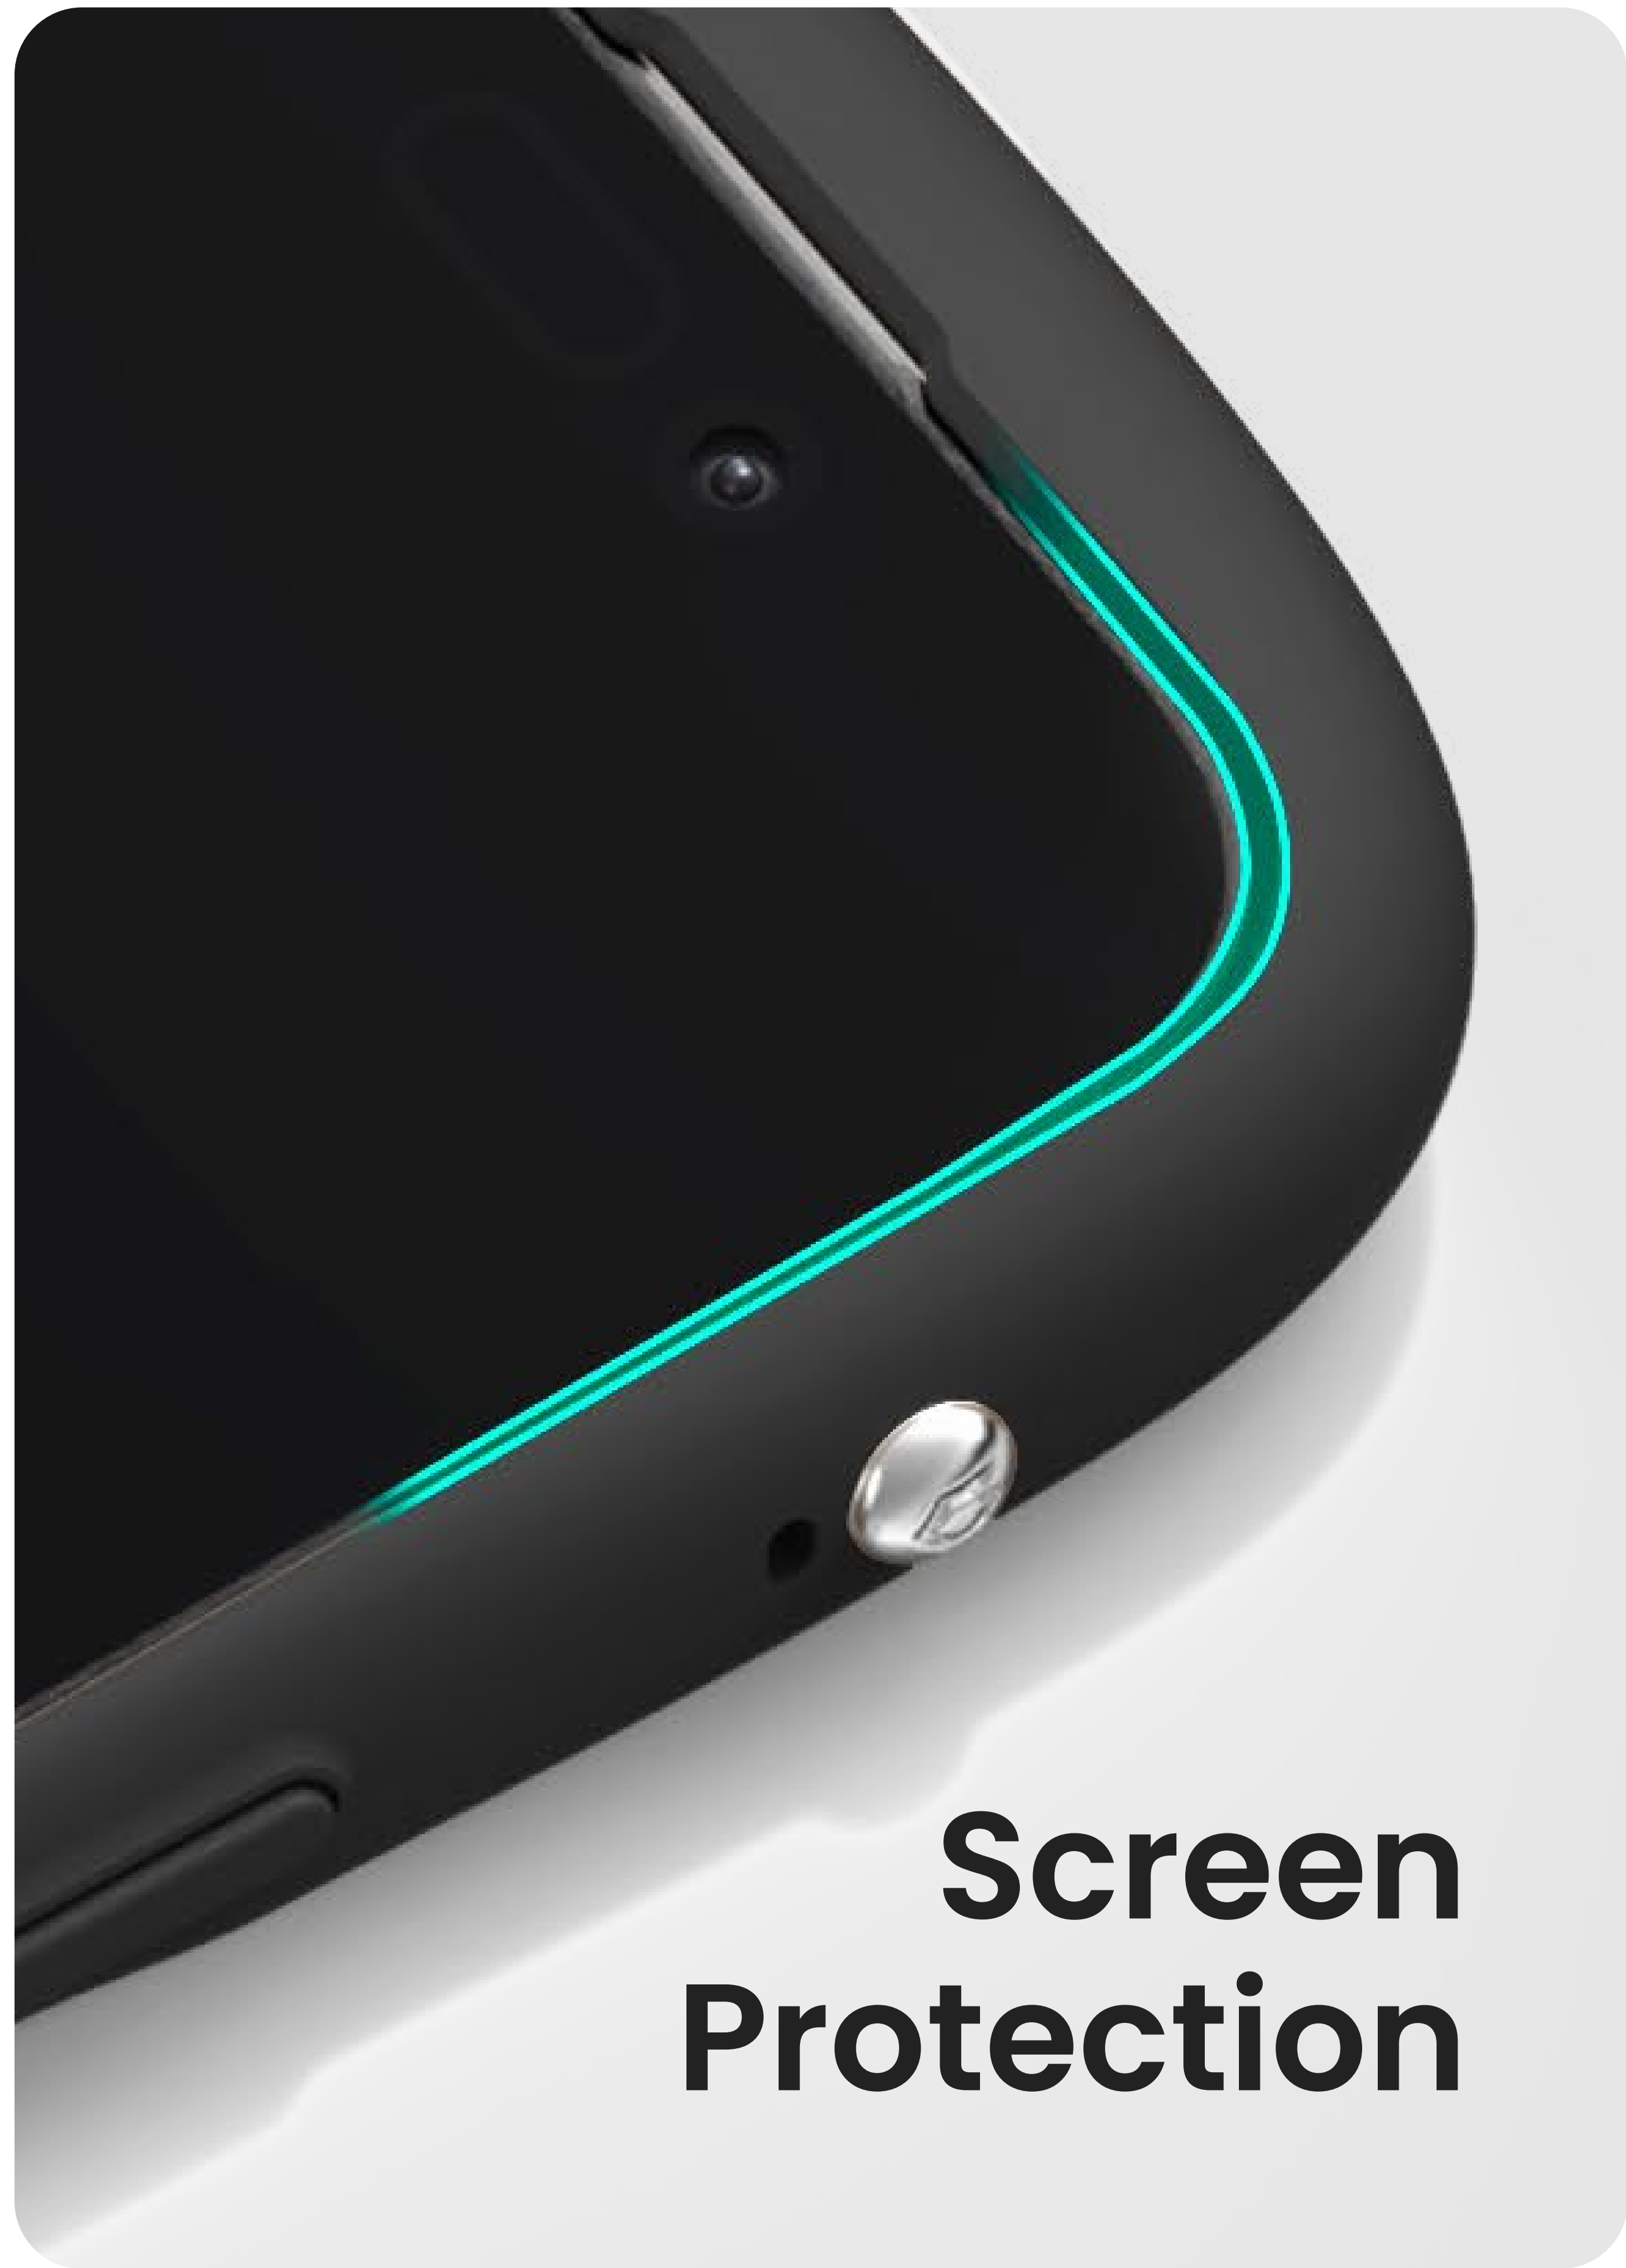

**Screen
Protection**

**Raised
Bezel**