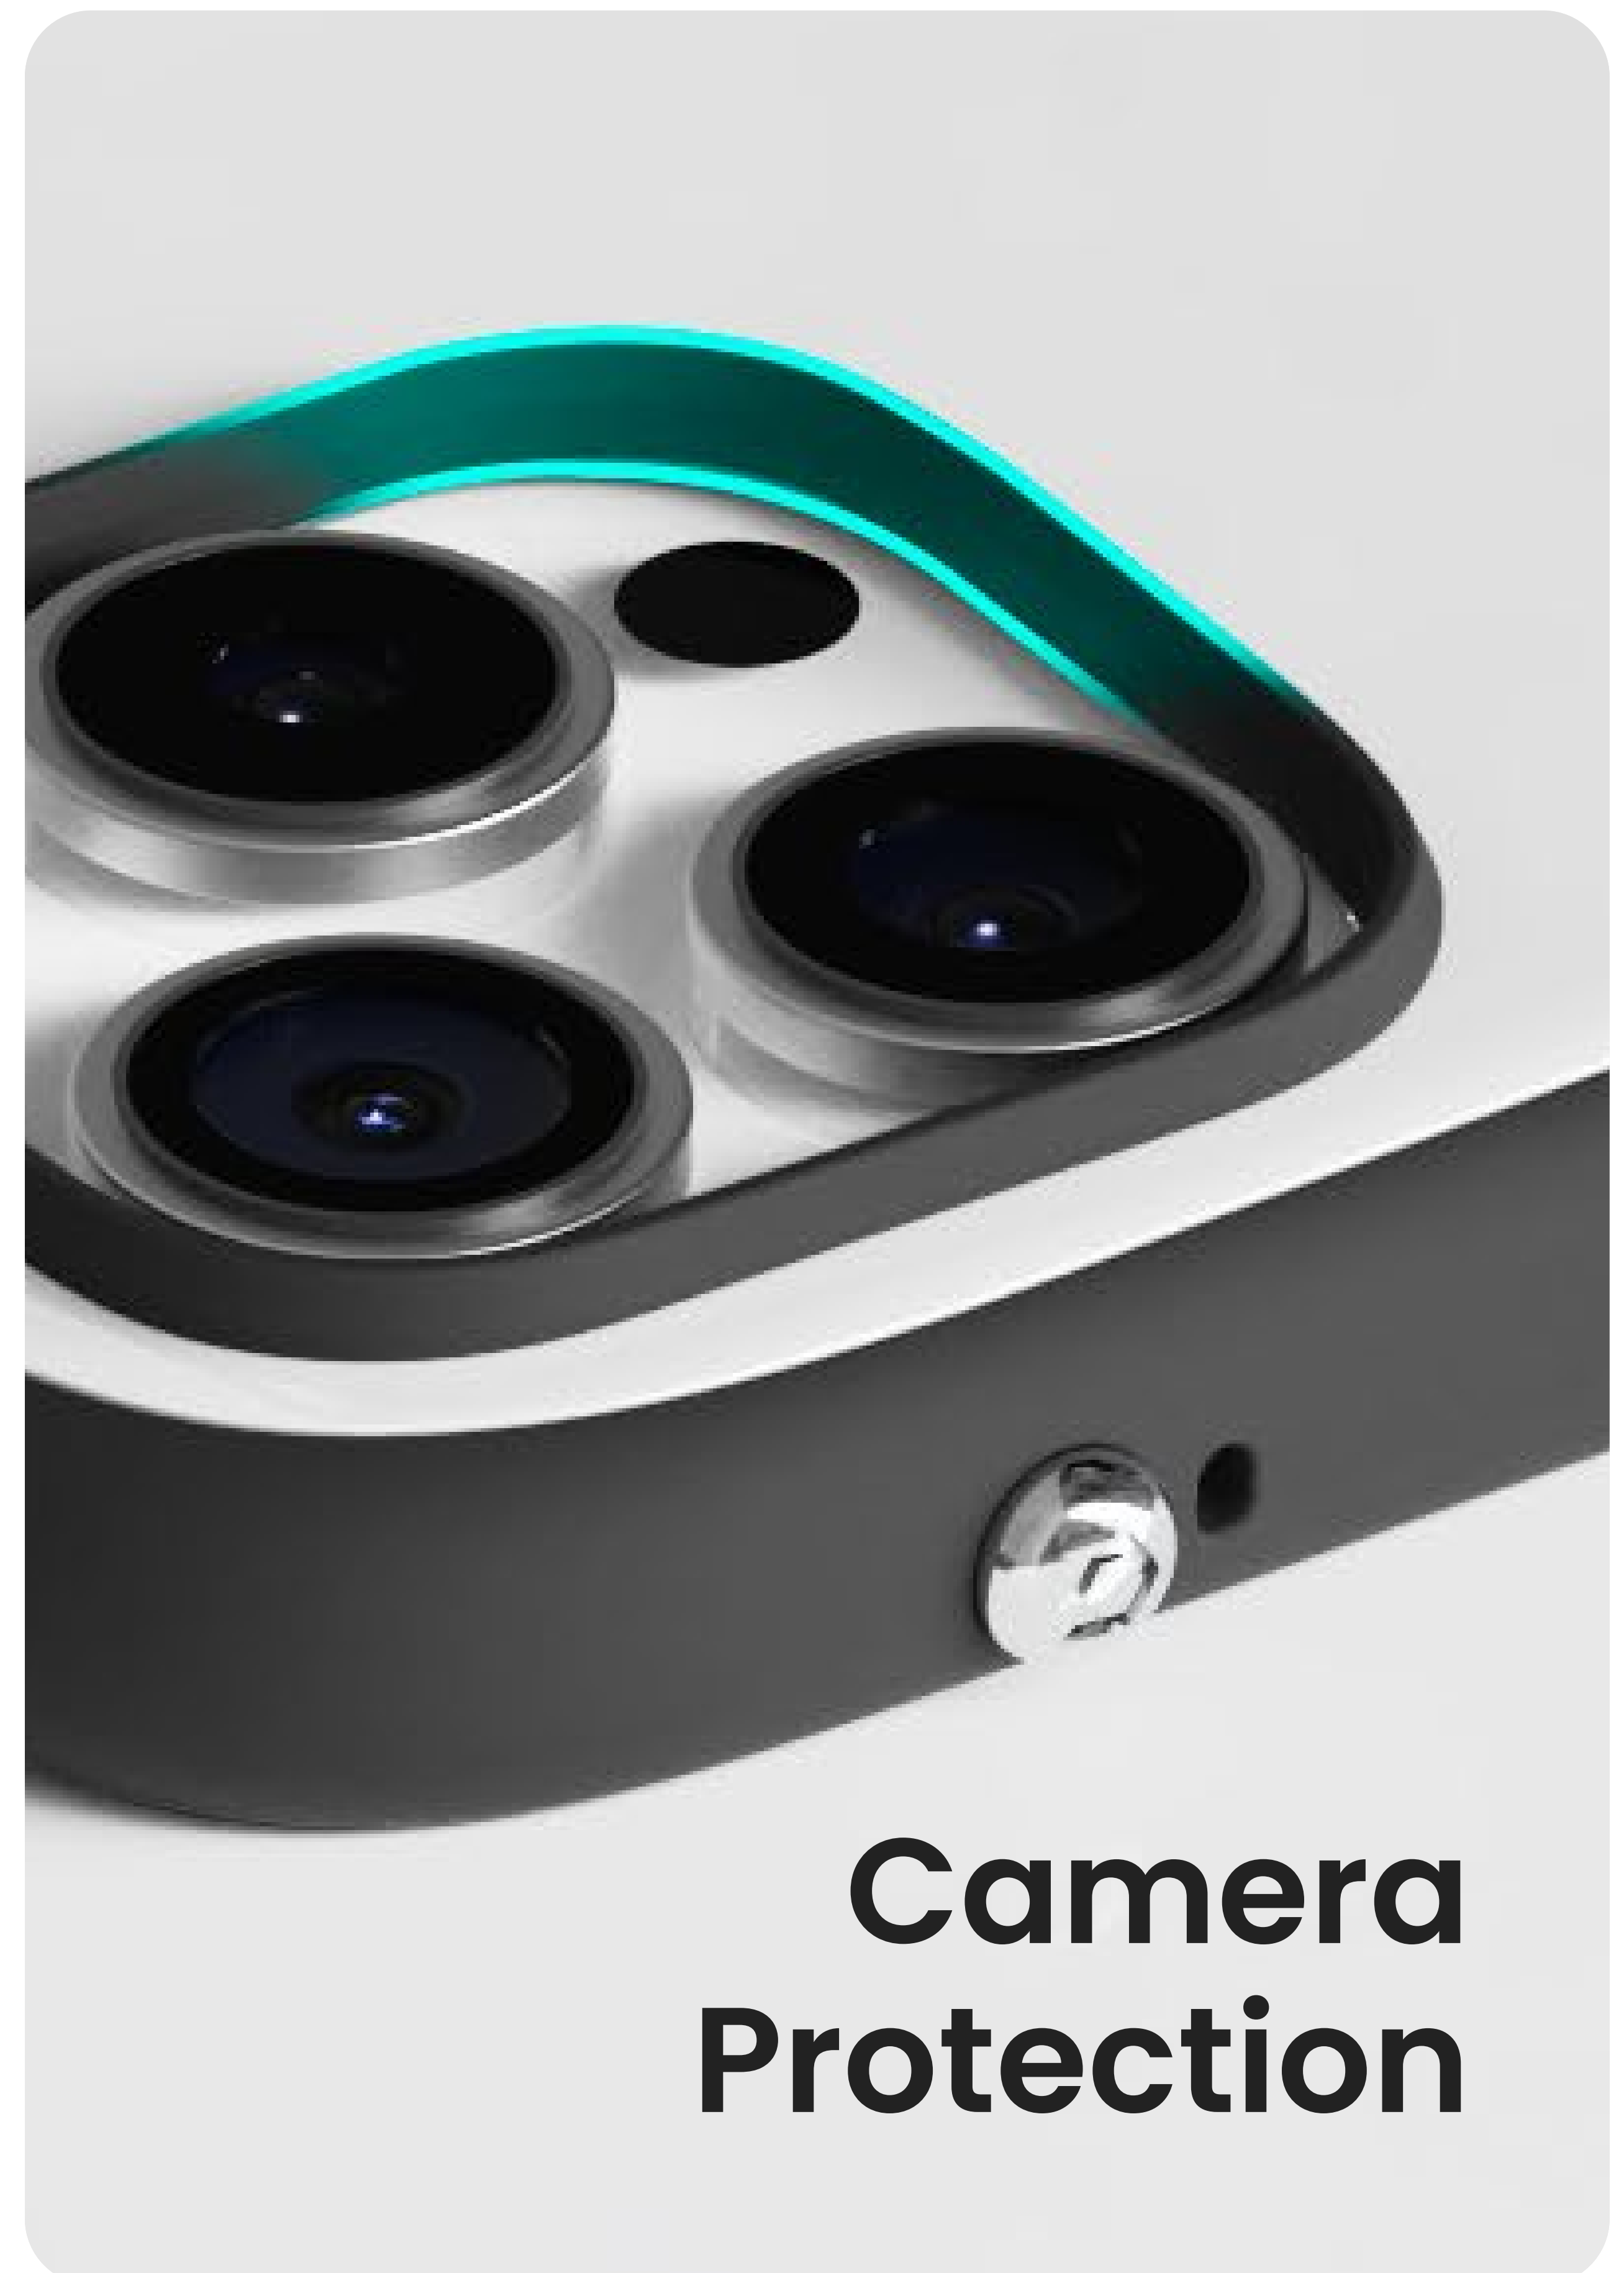

## Camera Control Hole

Hassle-Free and comfortable

## Strap Hole

**Screen  
Protection**

**Raised  
Bezel**

Perfectly capturing  
every detail with  
unique clarity

**Camera  
Protection**

# Comfortable Grip

Ergonomic  
Curved  
Design

Provides a comfortable and stable grip with a smooth surface and gently curved lines

**White**  
Gloosy

**Rose Gold**  
Gloosy / Pearl

**Coral Blue**  
Matte / Pearl