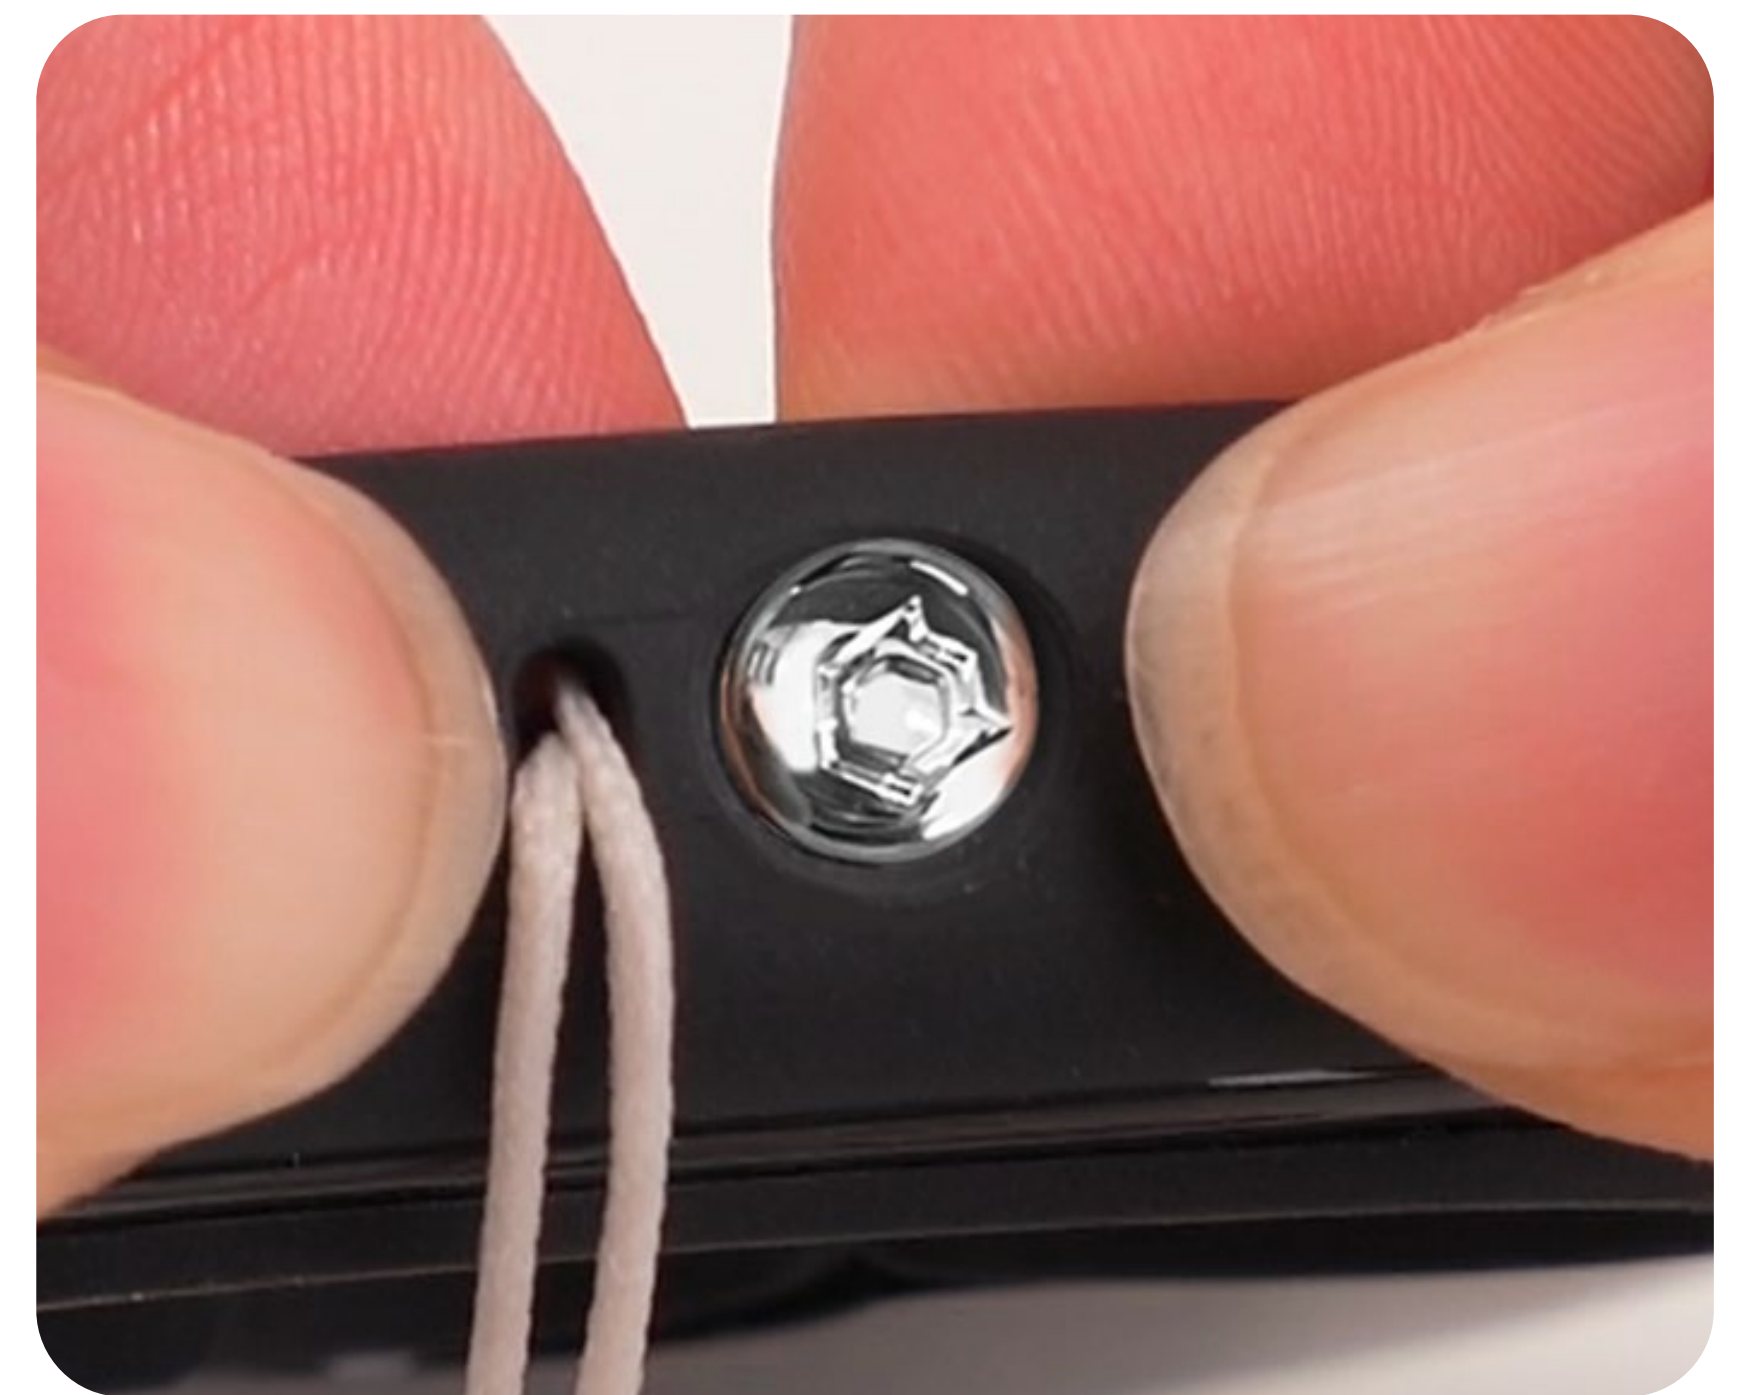

# Signature Ball

The iFace Signature Ball adds a unique design element for a striking brand identity. The functional design hole allows for attaching a hand strap or key rings.

\*Applicable from the iPhone 16 Series.

## How to attach a strap to the Signature Ball :

**1** Insert the strap string through the small strap hole on the side of the case.

**2** Hang the strap string around the neck of the Signature Ball.

**3** Insert the Signature Ball into the Signature Ball hole and gently pull the strap.