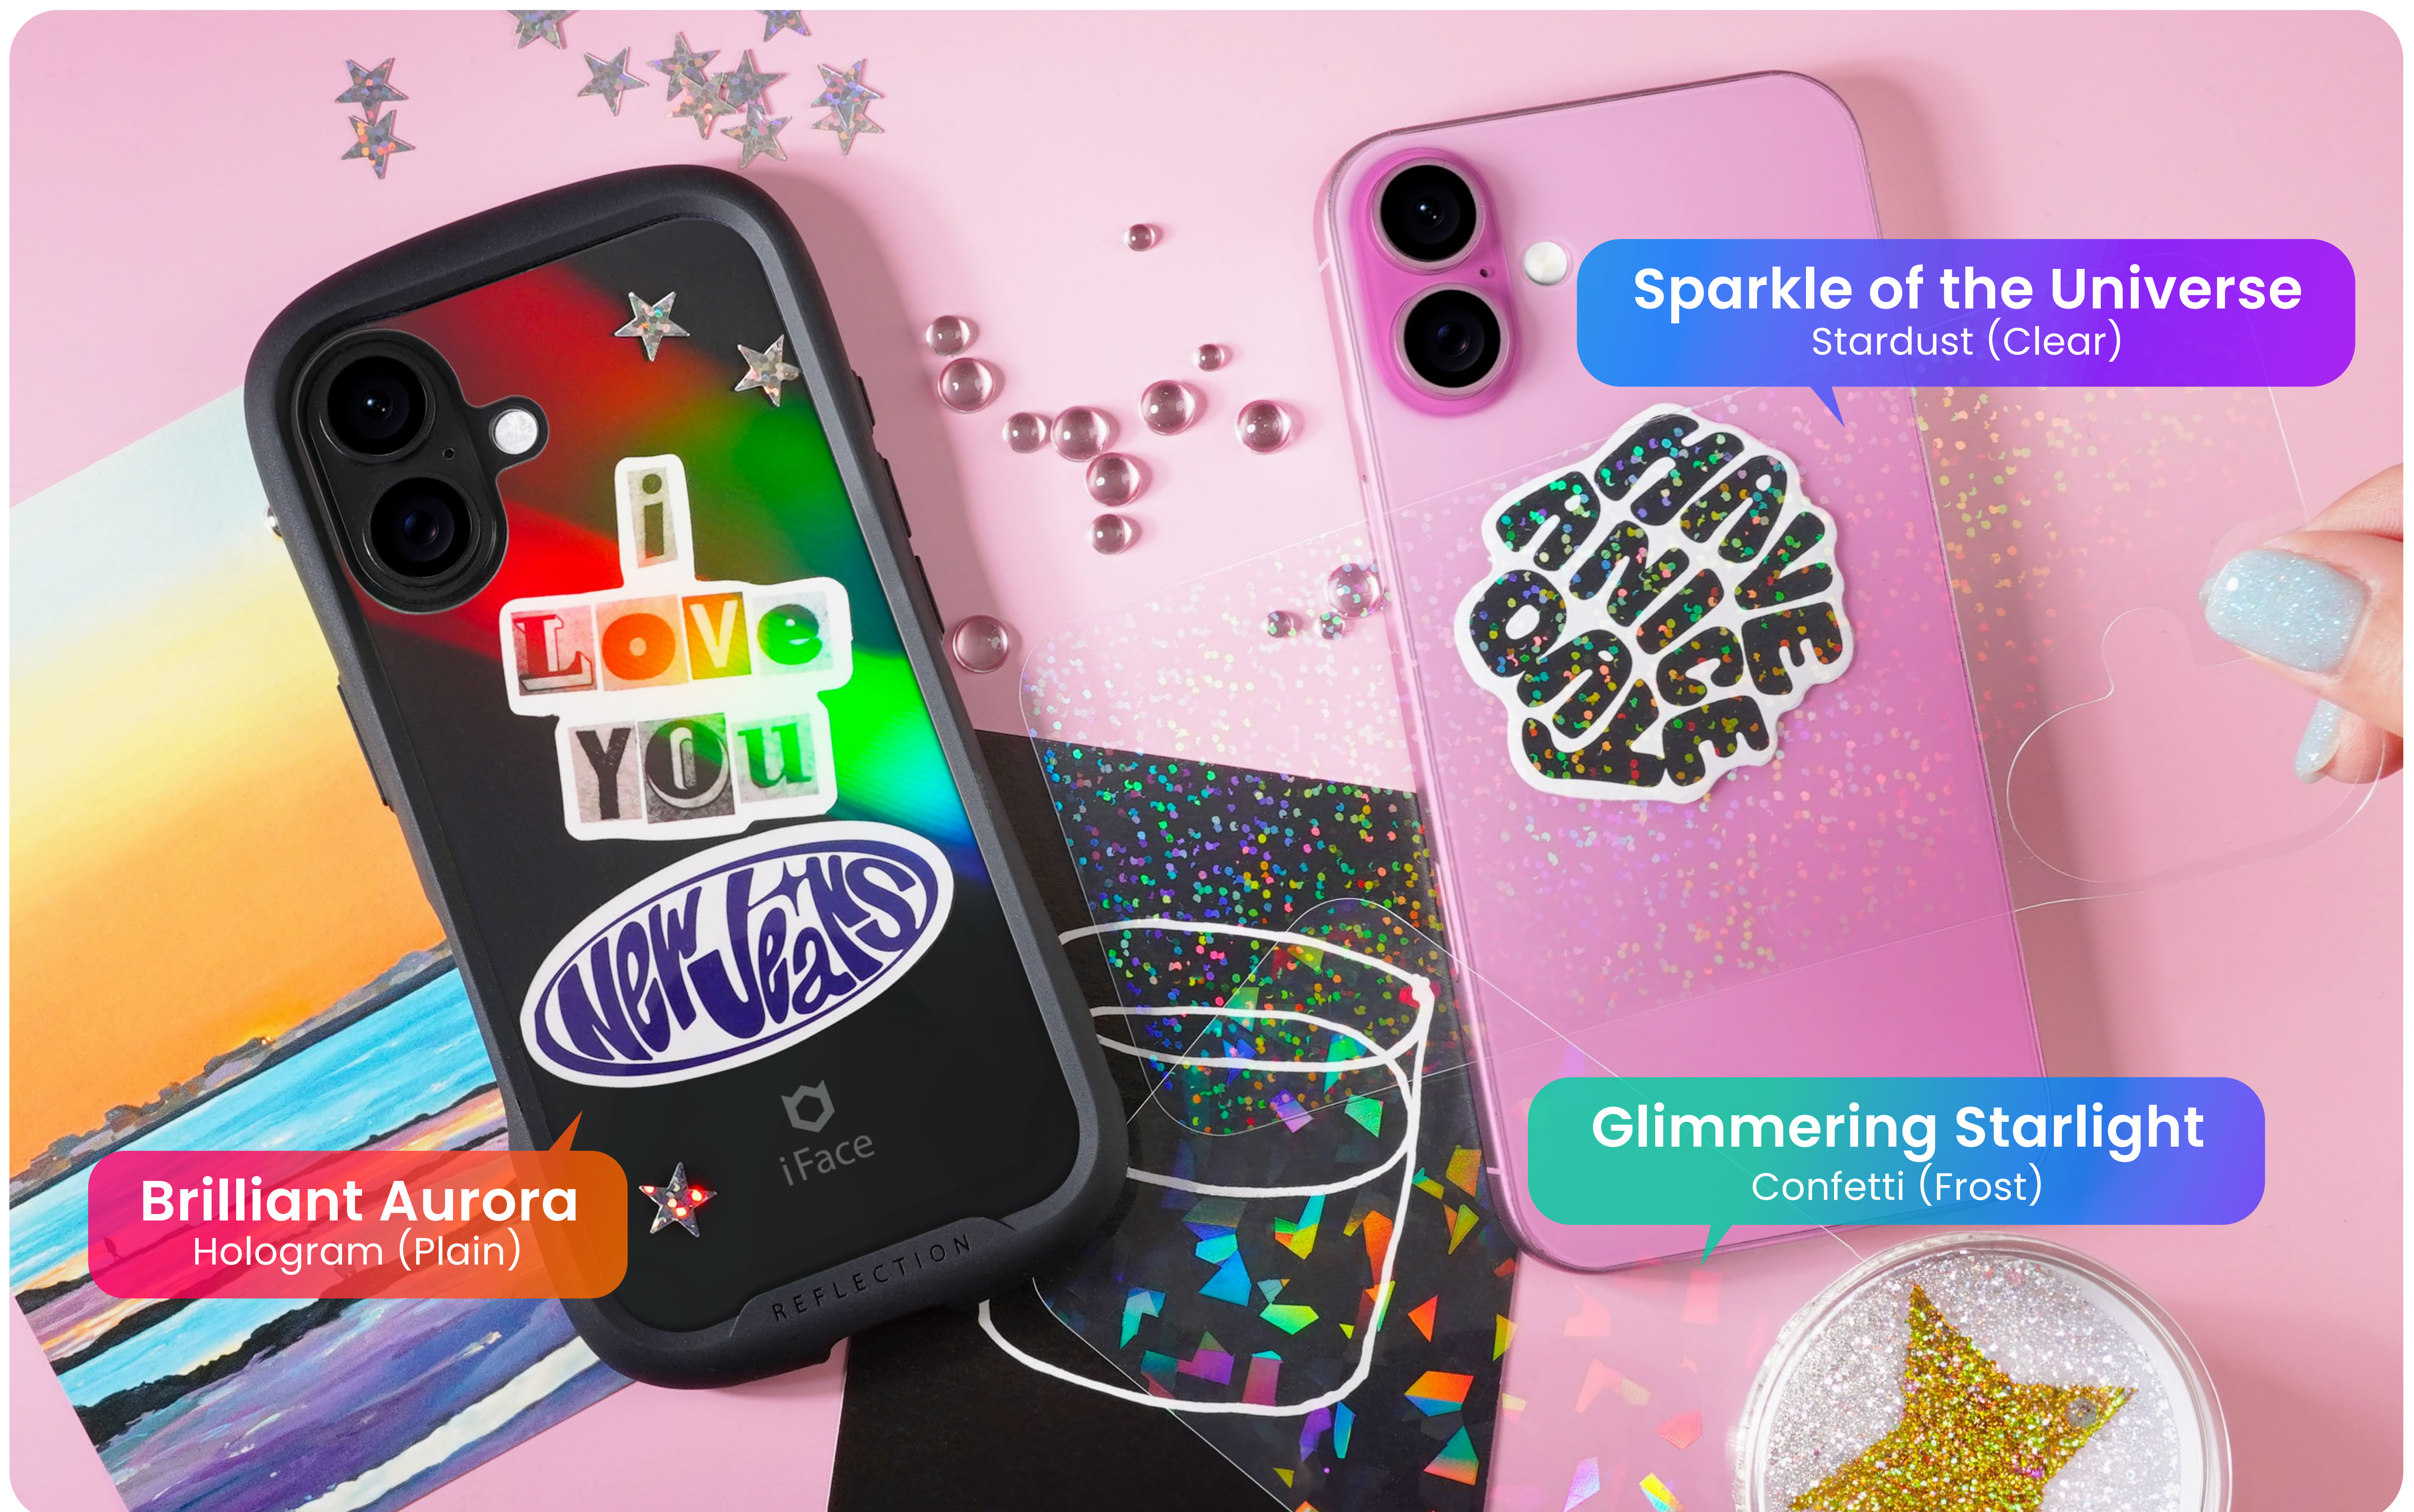

a simple, stylish way to update
the look of your phone case.

0.2mm
Ultra Thin Pet Film

Put it in!

Before Use
Remove the
protective film
from both sides

Transparent

Aurora

Give your phone
a stunning, sparkly finish
with the iridescent film

Opaque

White

Perfect for giving
your dark-colored phone
a bright new style

Transparent **Aurora**

Express Your Creativity

Showcase your photos, stickers, ticket stubs, cutouts, and more on the inner sheet for a unique, personalized look

Sparkle of the Universe
Stardust (Clear)

Glimmering Starlight
Confetti (Frost)

Brilliant Aurora
Hologram (Plain)

Opaque

White

Unleash Imagination

Ideal for showcasing signatures, illustrations, or drawings as a backdrop