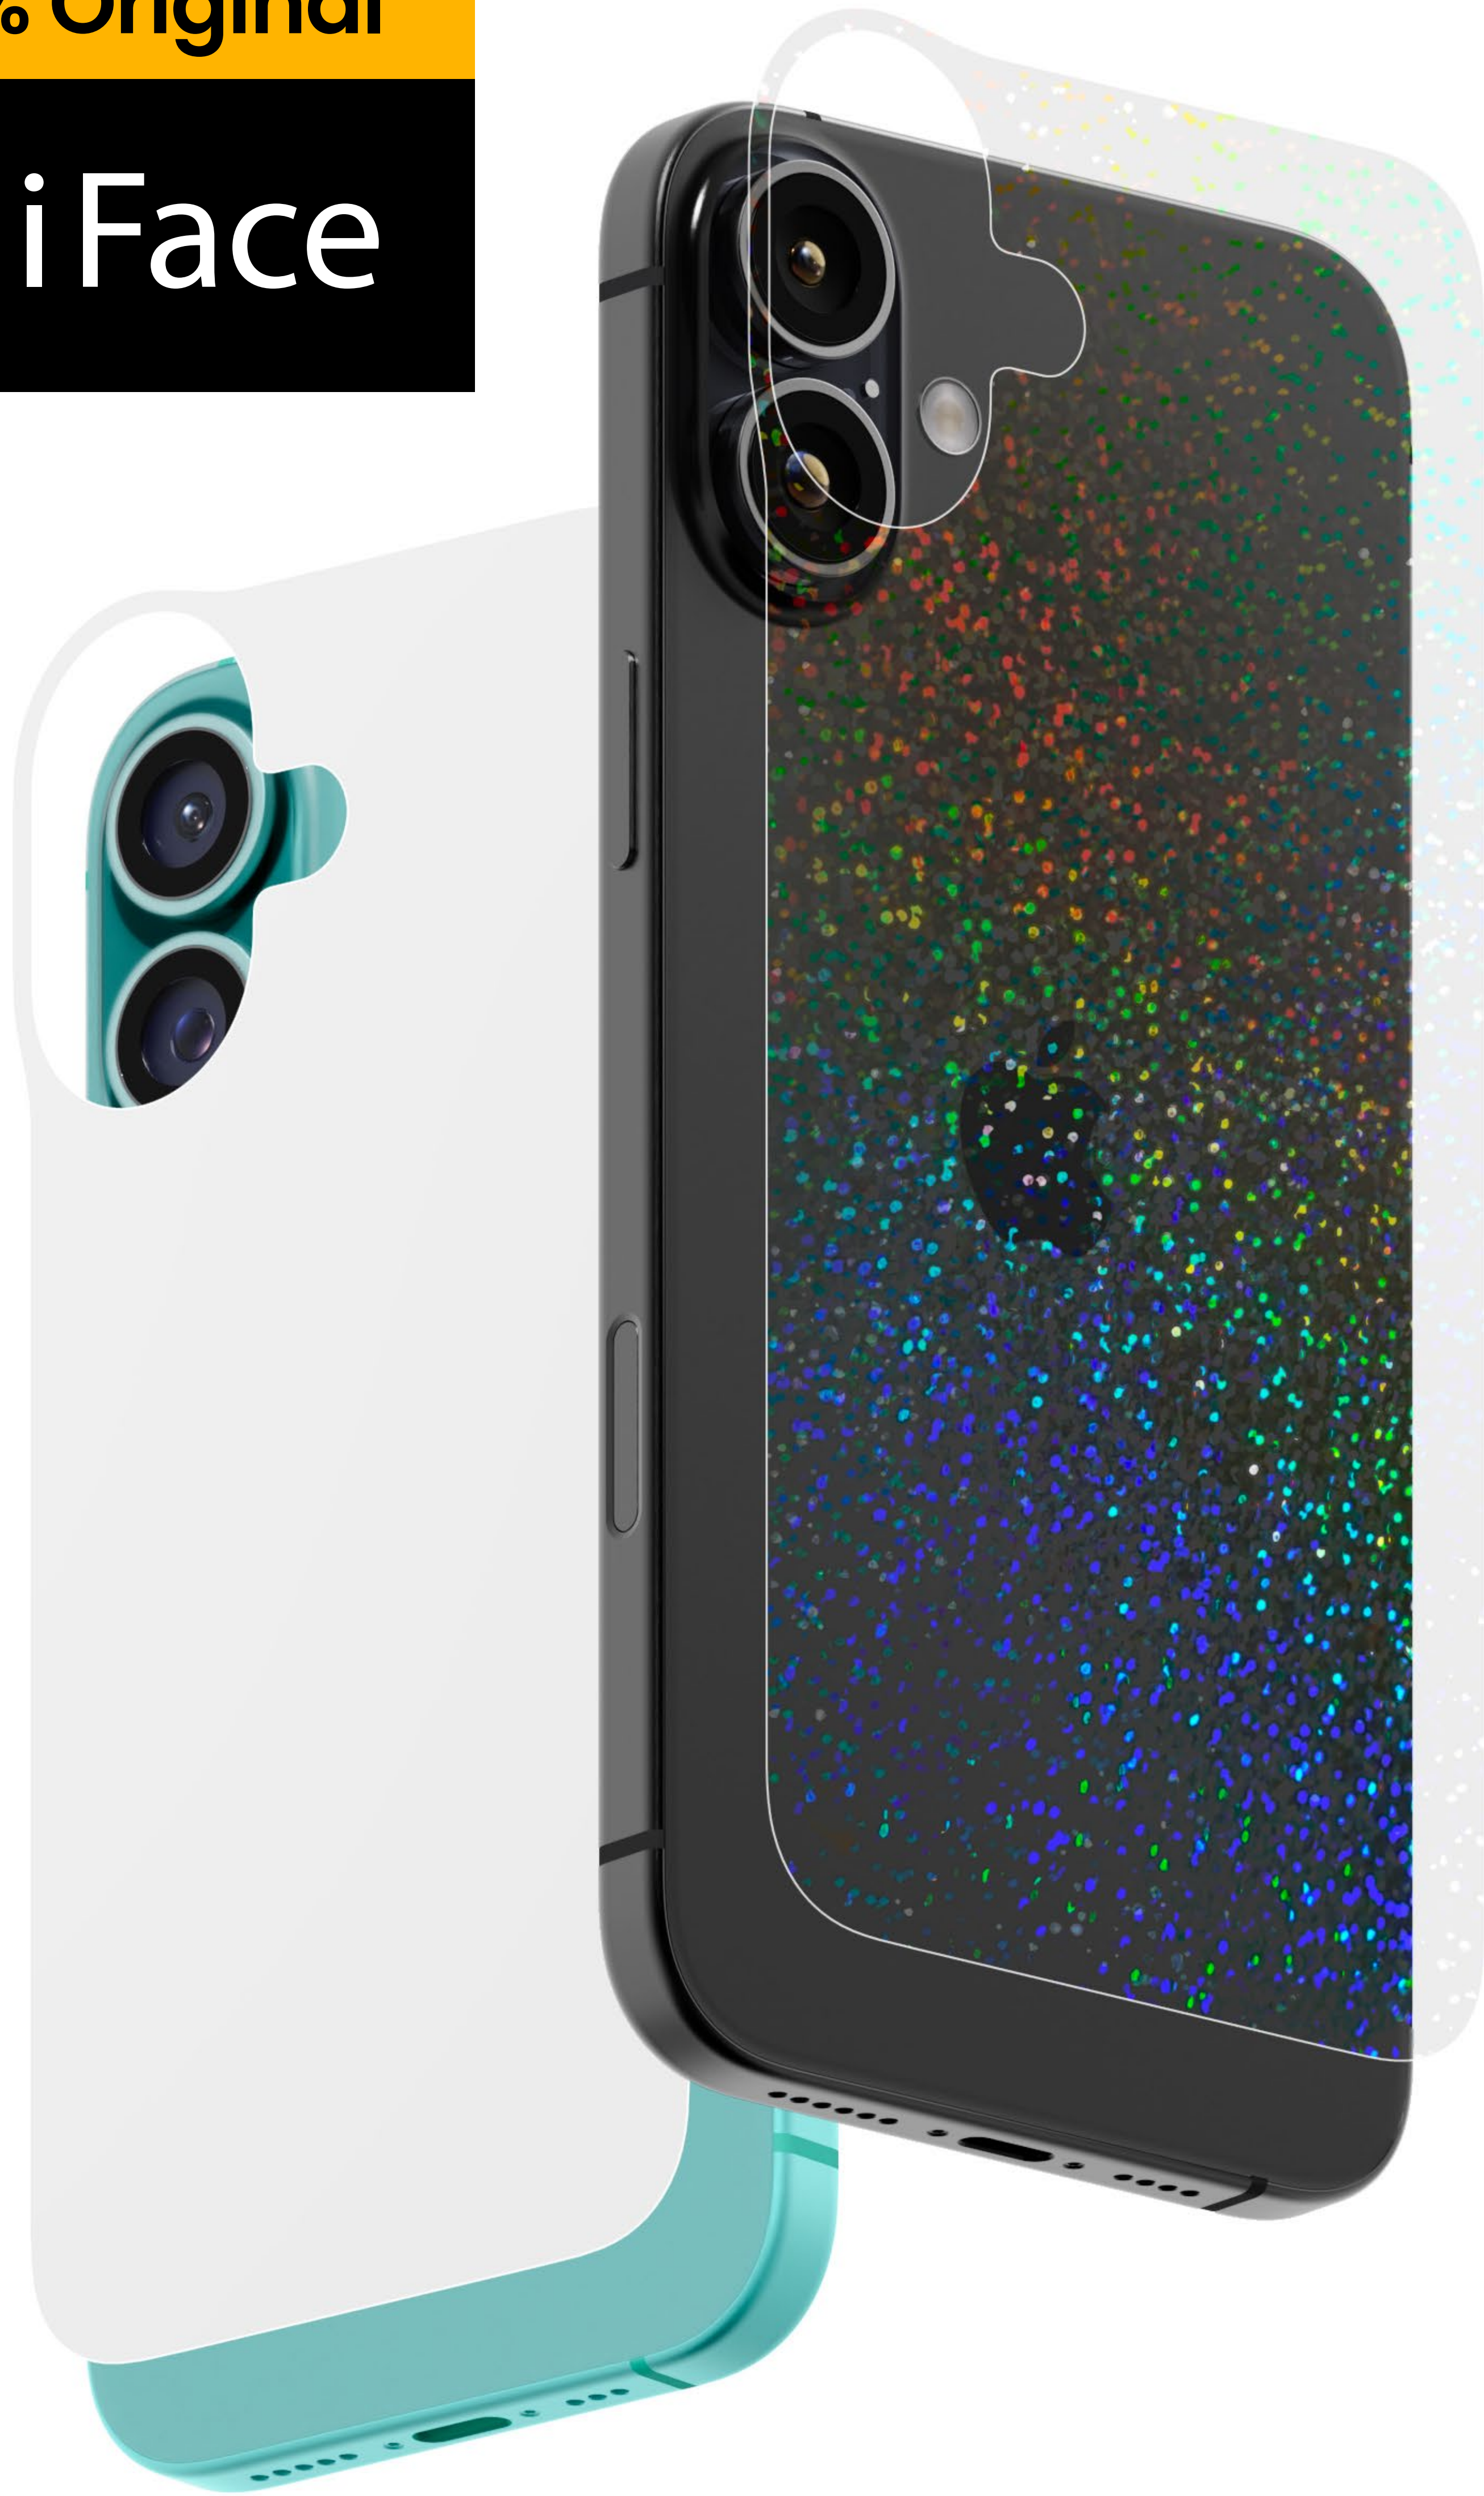

100% Original

 iFace

Inner Sheet
for iPhone 16 Series

Official Store

Inner Sheet

Transform

your daily phone with our stylish Inner Sheet
and give the back a fresh new look

Made for Clear Cases

a simple, stylish way to update
the look of your phone case.

0.2mm
Ultra Thin Pet Film

Put it in!

Before Use
Remove the
protective film
from both sides

Transparent

Aurora

Give your phone
a stunning, sparkly finish
with the iridescent film

Opaque

White

Perfect for giving
your dark-colored phone
a bright new style

Transparent **Aurora**

Express Your Creativity

Showcase your photos, stickers, ticket stubs, cutouts, and more on the inner sheet for a unique, personalized look

Sparkle of the Universe
Stardust (Clear)

Glimmering Starlight
Confetti (Frost)

Brilliant Aurora
Hologram (Plain)

Opaque

White

Unleash Imagination

Ideal for showcasing signatures, illustrations, or drawings as a backdrop