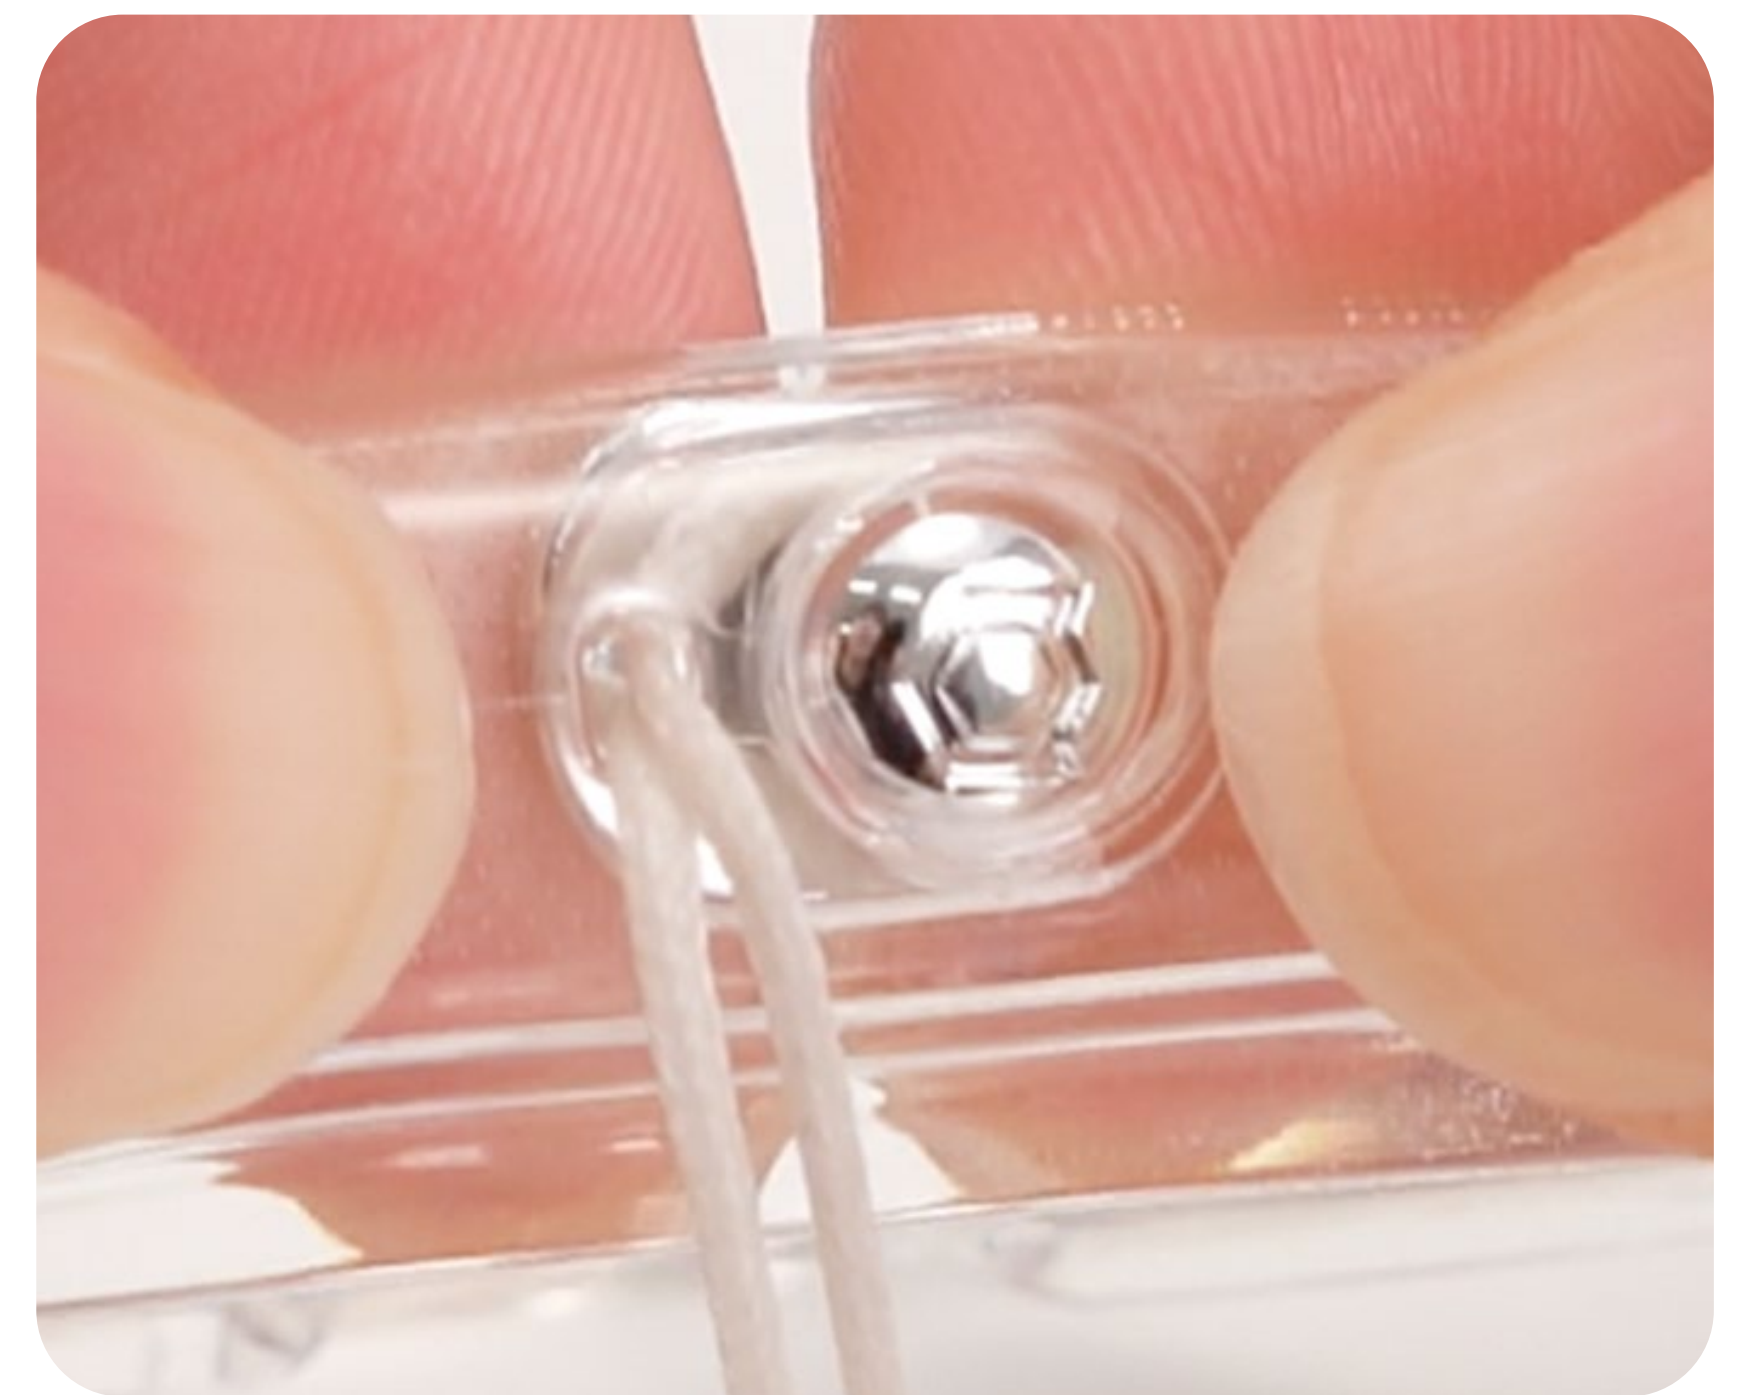

Innovative Attention to Detail

Camera Control Hole

Hassle-Free and comfortable

Strap Hole

Camera and Screen Protection

Perfectly capturing every detail with unique clarity

No more
devastating
drops

**DROP
TESTED
CERTIFIED**

The iFace Signature Ball adds a unique design element for a striking brand identity. The functional design hole allows for attaching a hand strap or key rings.

*Applicable from the iPhone 16 Series.

How to attach a strap to the Signature Ball :

1 Insert the strap string through the small strap hole on the side of the case.

2 Hang the strap string around the neck of the Signature Ball.

3 Insert the Signature Ball into the Signature Ball hole and gently pull the strap.