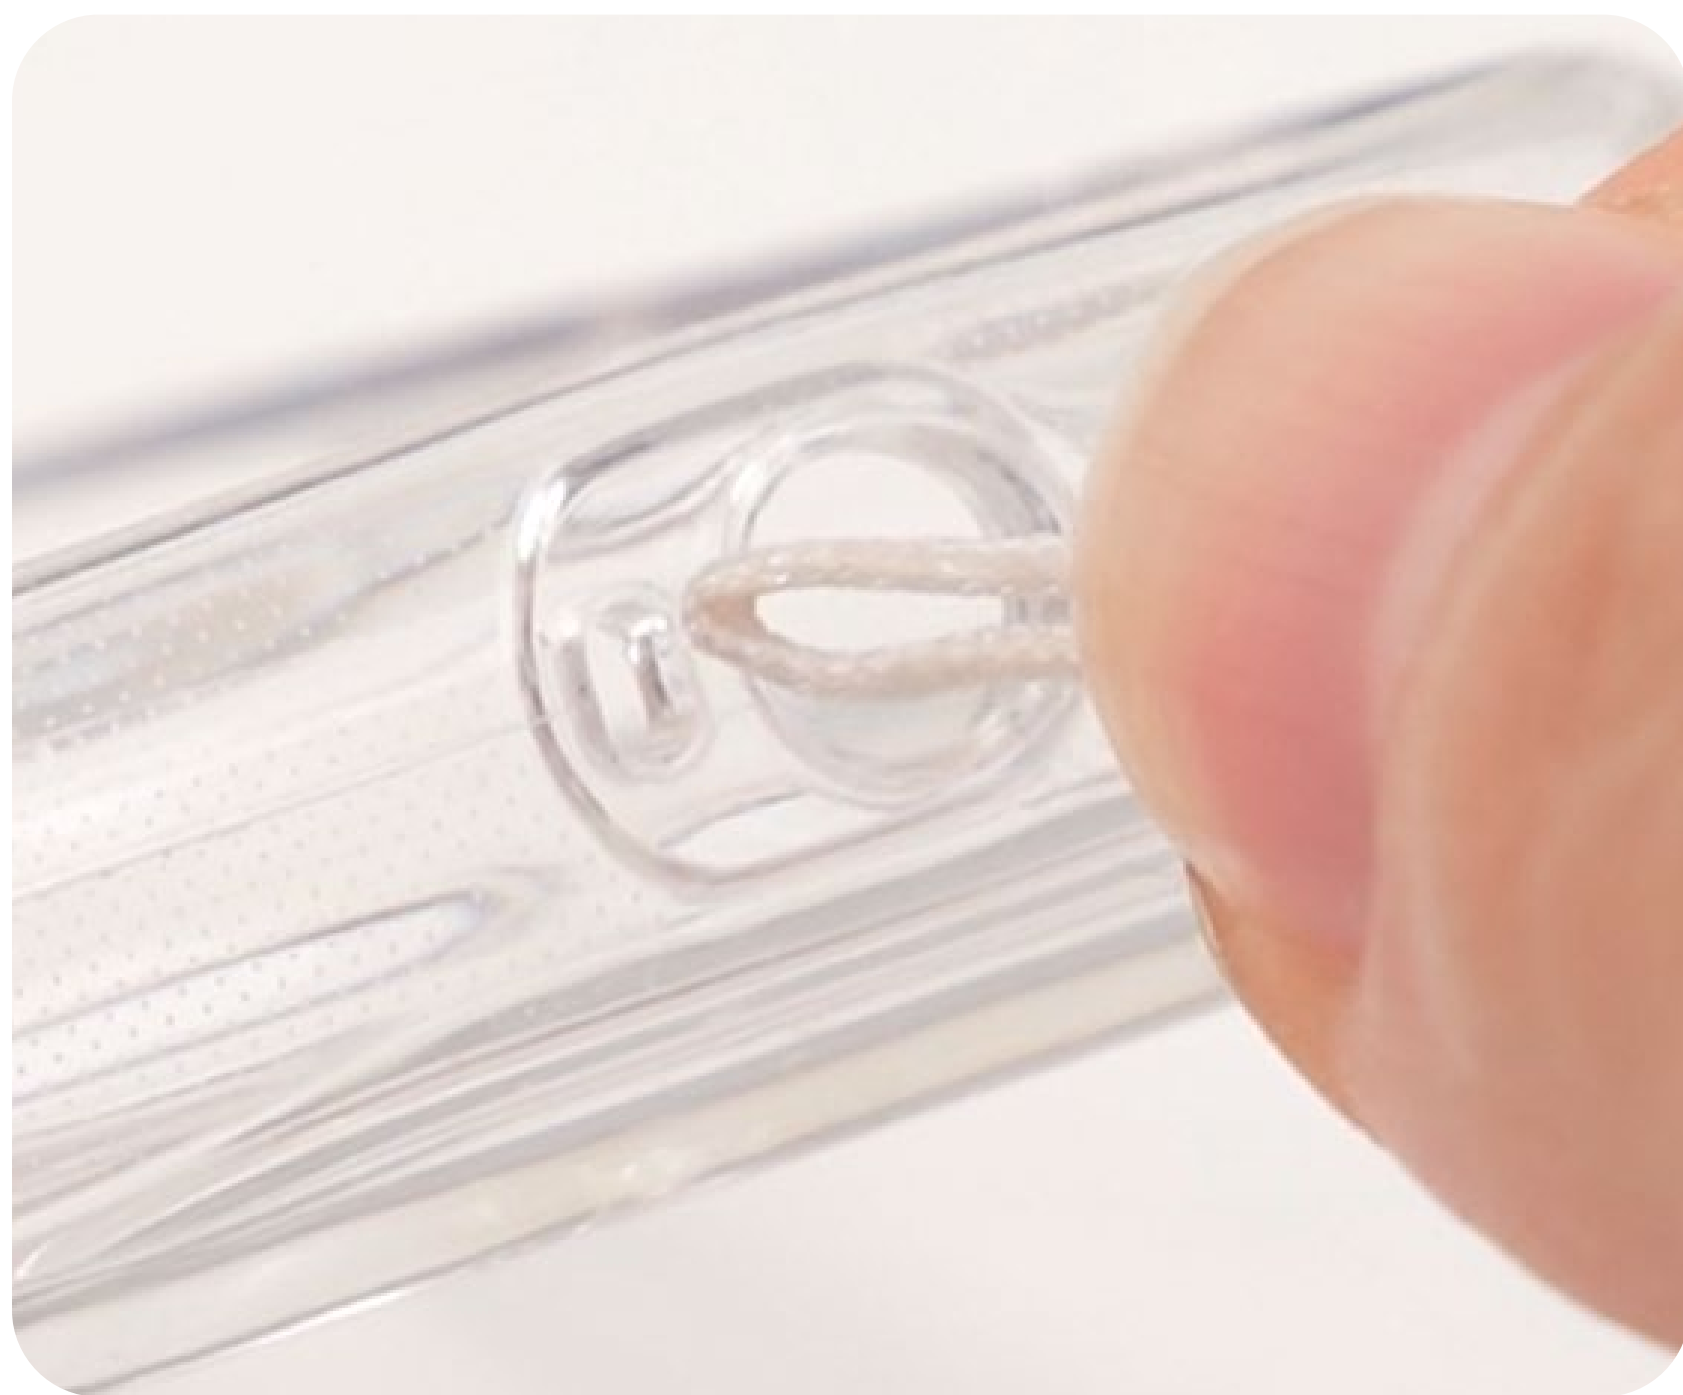

PC

Hybrid Dual Structure

TPU

Supreme shock absorption through excellent elasticity

Dot Pattern

Side TPU prevents air pockets from forming

Sensible Touch Feel

Inner rounded protrusions and integrated seams

Innovative Attention to Detail

Camera Control Hole

Hassle-Free and comfortable

Strap Hole

Camera and Screen Protection

Perfectly capturing every detail with unique clarity

No more
devastating
drops

**DROP
TESTED
CERTIFIED**

MIL-STD-810G Test

**Over 26 drops from a height of 1.22m
with no damage or abnormalities**

Clear

Personalize it! Perfect for showcasing photos, stickers, and other decorations.

🔧 New! Only iFace

Signature Ball

The iFace Signature Ball adds a unique design element for a striking brand identity. The functional design hole allows for attaching a hand strap or key rings.

*Applicable from the iPhone 16 Series.

How to attach a strap to the Signature Ball :