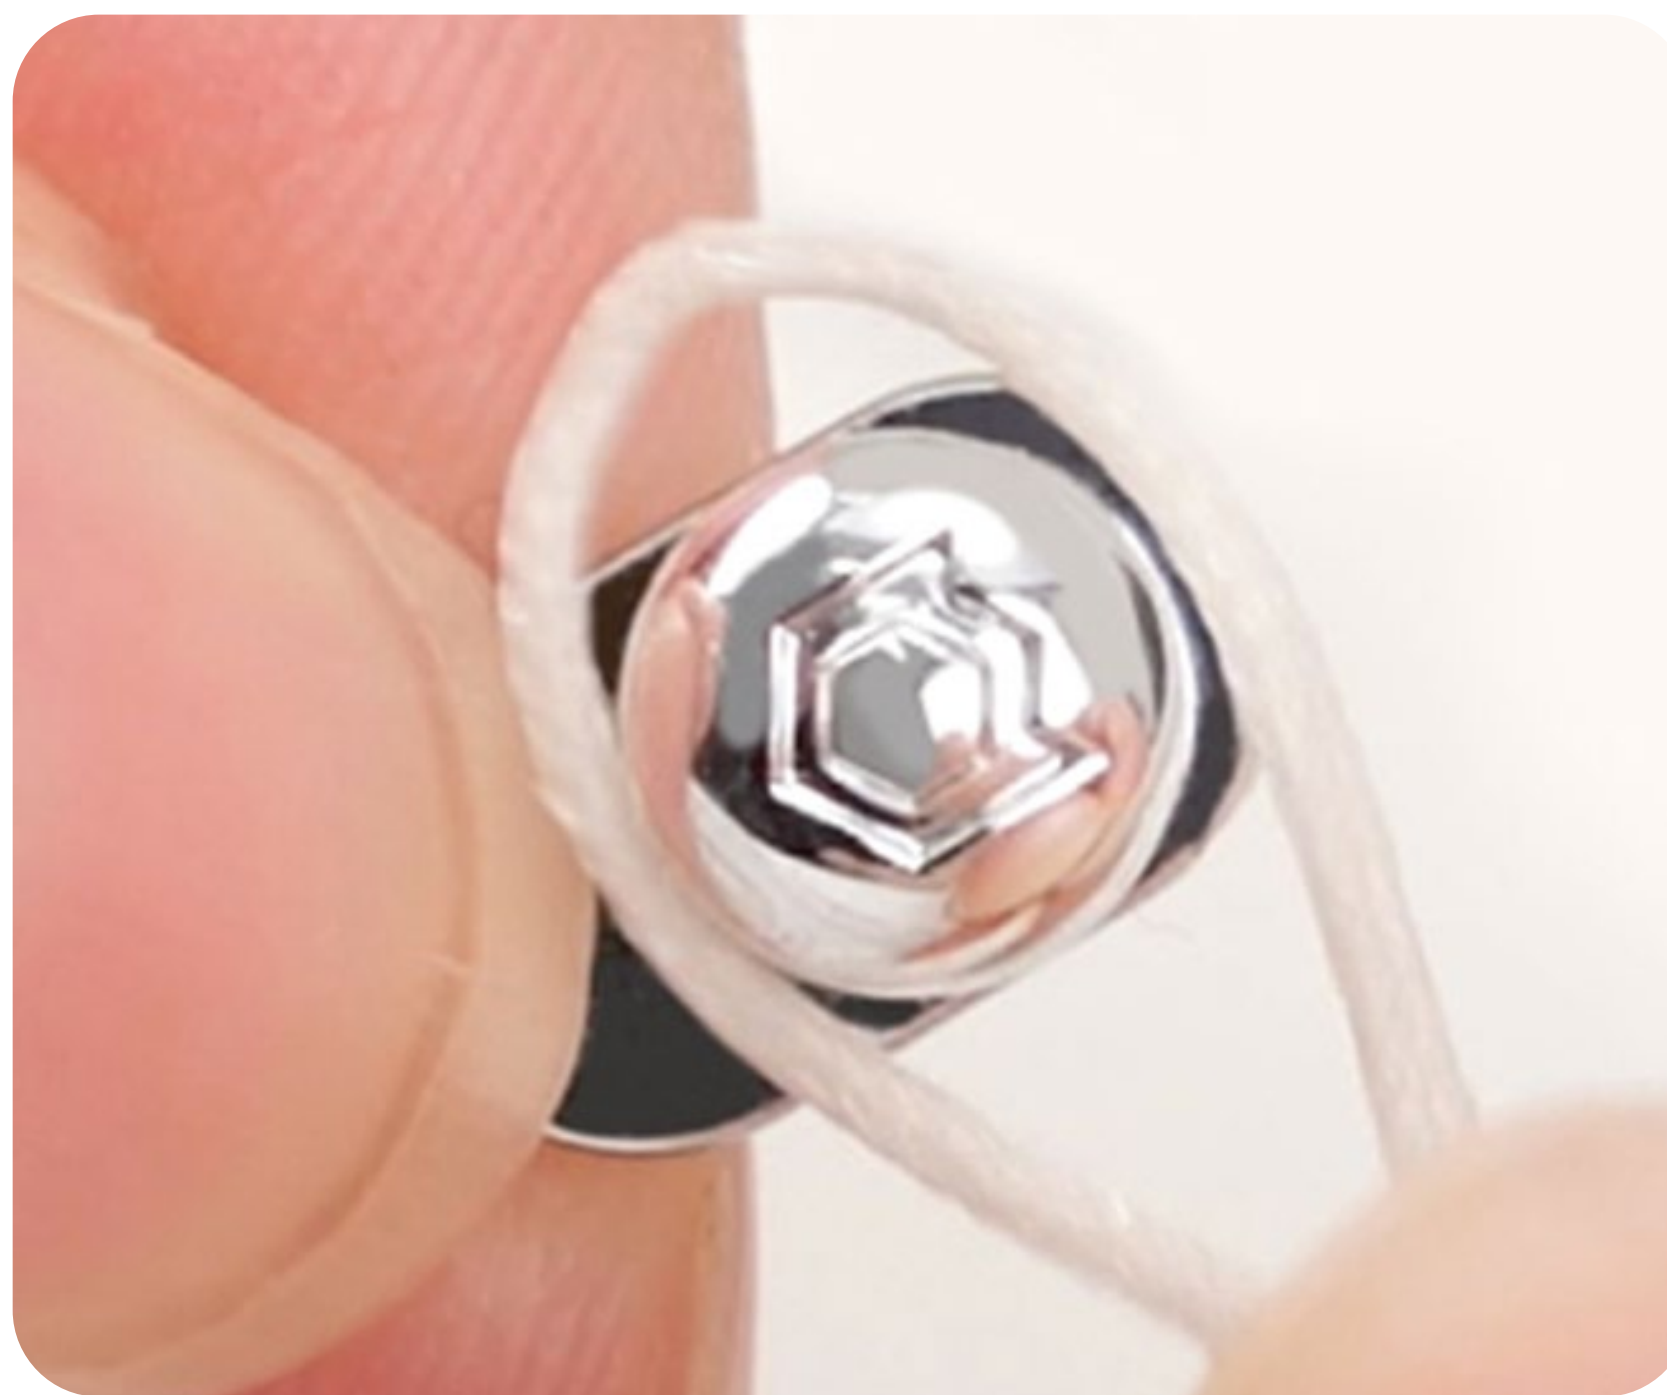

The iFace Signature Ball adds a unique design element for a striking brand identity. The functional design hole allows for attaching a hand strap or key rings.

*Applicable from the iPhone 16 Series.

How to attach a strap to the Signature Ball :

1 Insert the strap string through the small strap hole on the side of the case.

2 Hang the strap string around the neck of the Signature Ball.

3 Insert the Signature Ball into the Signature Ball hole and gently pull the strap.