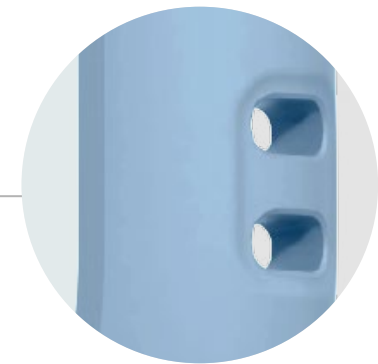

Strap Hole

Attaching lanyards, straps, and charms