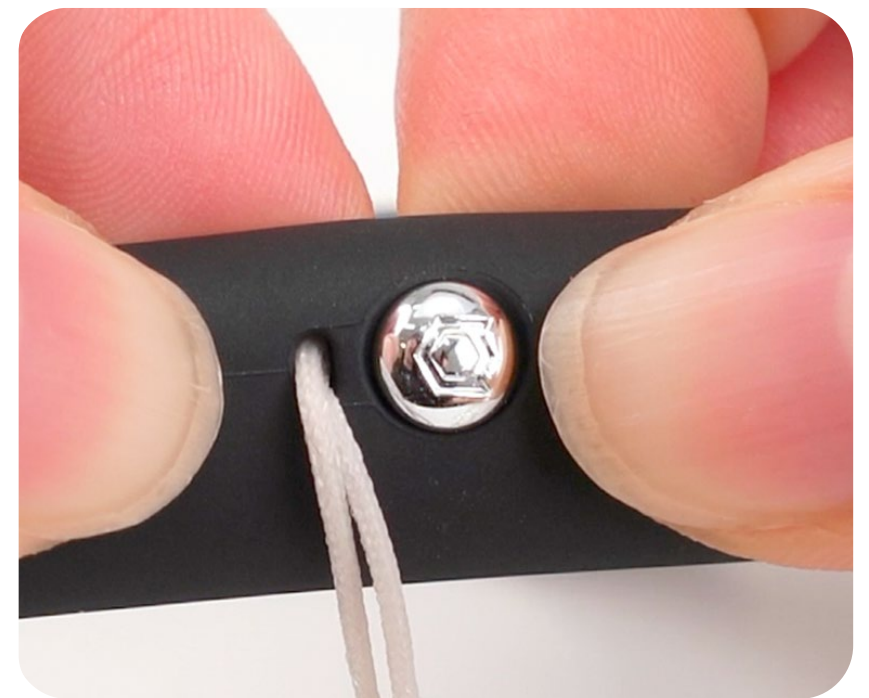

🔧 **New! Only iFace**

Signature Ball

The iFace Signature Ball adds a unique design element for a striking brand identity. The functional design hole allows for attaching a hand strap or key rings.

How to attach a strap to the Signature Ball :

1 Insert the strap string through the small strap hole on the side of the case.

2 Hang the strap string around the neck of the Signature Ball.

3 Insert the Signature Ball into the Signature Ball hole and gently pull the strap.