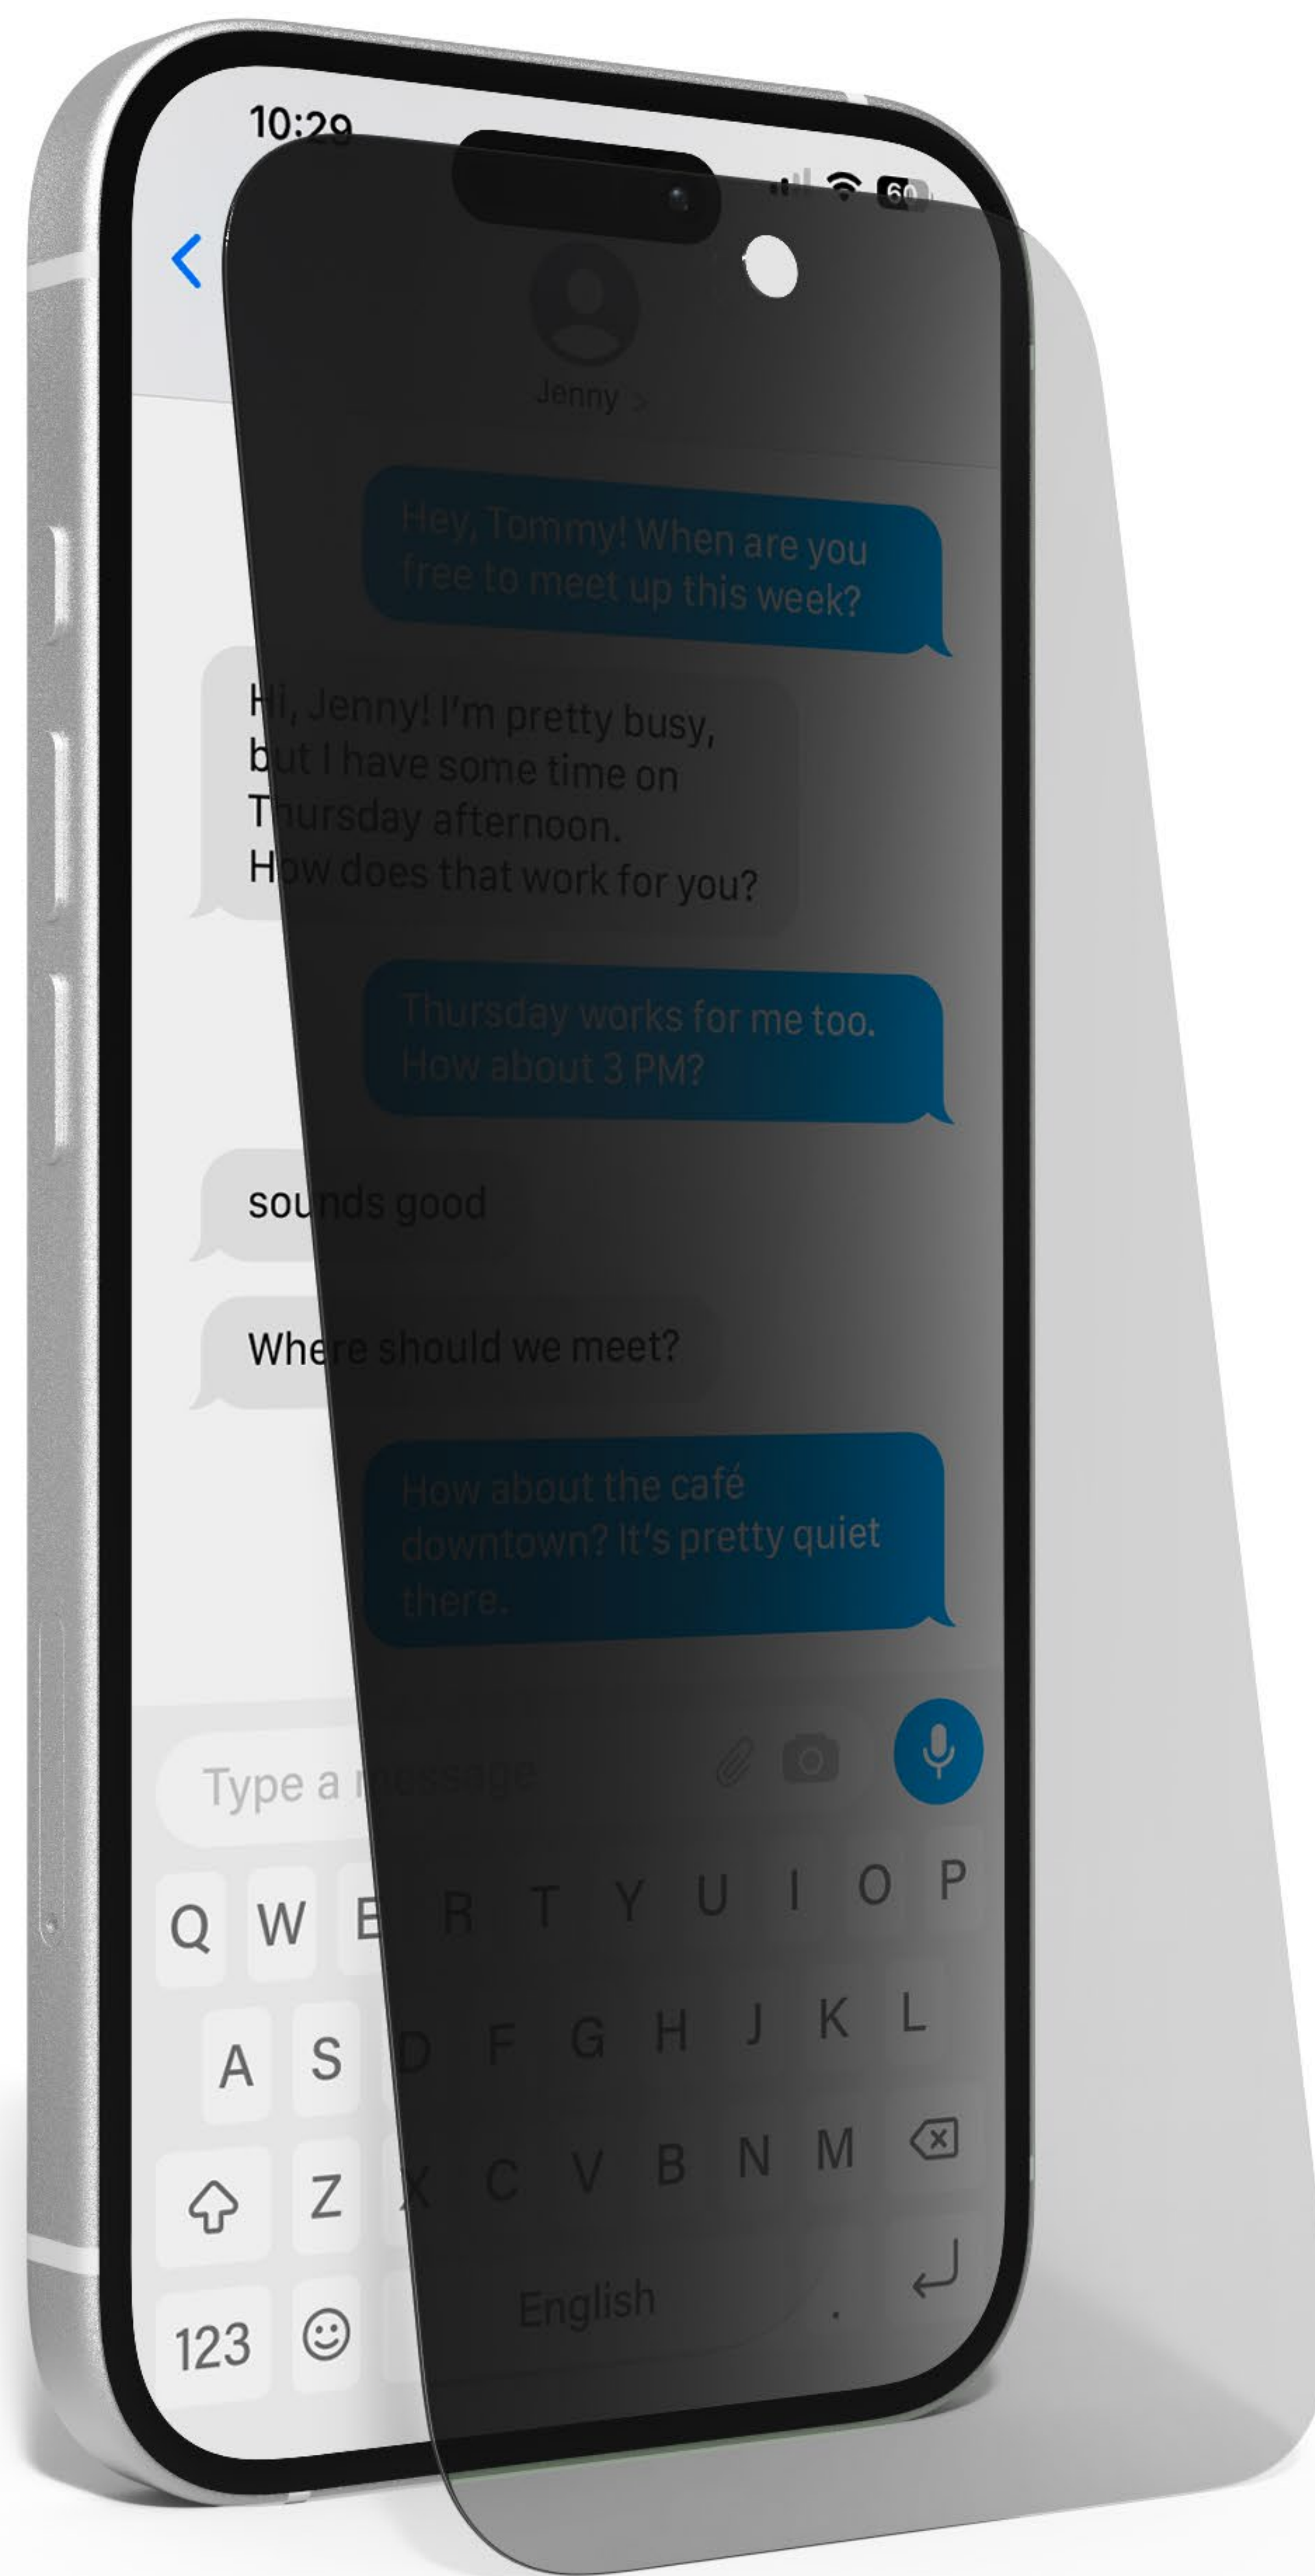

100% Original

iFace

Tempered Glass
for iPhone 16 Series

Official Store

Tempered Glass

Perfect

The protection your smartphone needs,
without compromising on looks

0.33 mm

Thickness

Fit

Round Edge

Anti-Fingerprint

Prevent Bubbles

Protect

your device from external shocks and scratches. No need to worry about scratches anymore.

10H