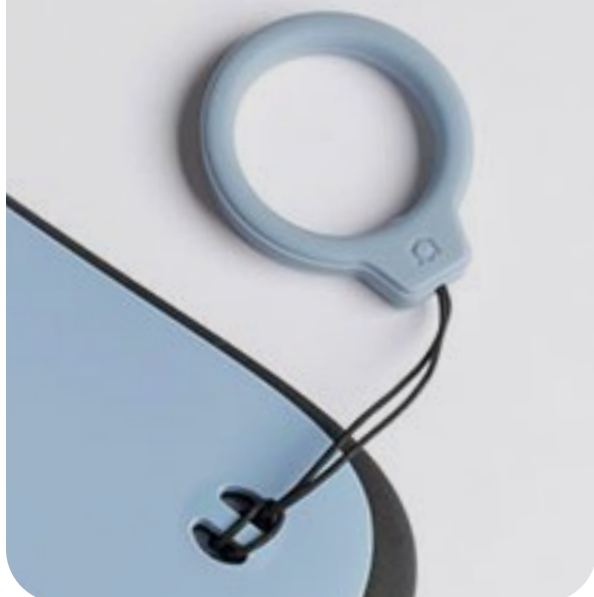

100% Original

 iFace

First Class
for Google Pixel

Official Store

Bumper Case

Always with Confidence

Spend precious time with people around you and let the signature iFace First Class set you free from worries.

Sensible Touch Feel

Inner rounded protrusions and integrated seams

Innovative Attention to Detail

Strap Hole

TPU

Supreme shock absorption through excellent elasticity

PC

Strong protection from external shock and scratches

Perfect Protection

Hexagon Pattern

Superior protection from external impacts

No more
devastating
drops

MIL-STD-810G Test

Over 26 drops from a height of 1.22m
with no damage or abnormalities

Camera and Screen Protection

Perfectly capturing every detail with unique clarity

Comfortable Grip

Provides a comfortable and stable grip with a smooth surface and gently curved lines

— Ergonomic
Curved
Design

White
Gloosy

Black
Gloosy